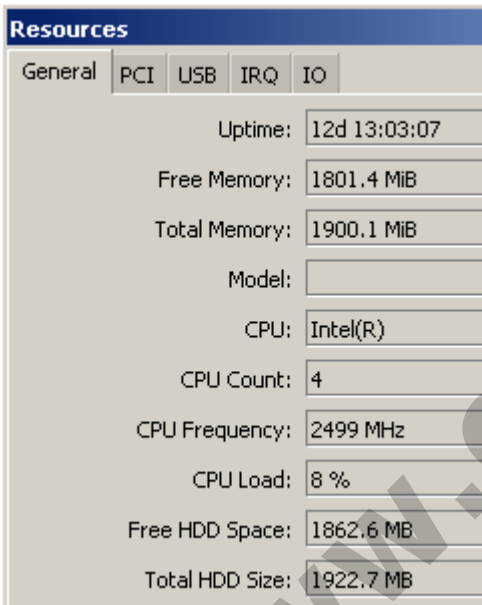

Test Type	Aggregate Result
TCP Routed	3.907 Mb/sec
Contrack Of	321.772 Packet/sec
TCP Routed	3.900 Mb/sec
Contrack On	321.146 Packet/sec
TCP NAT	3.661 Mb/sec
	301.465 Packet/sec
AES 256 IPSEC ESP	349,4 Mb/sec
AH & MD5	28.771 Packet/sec

* Harga, spesifikasi, dan ketersediaan bisa berubah dan tidak mengikat