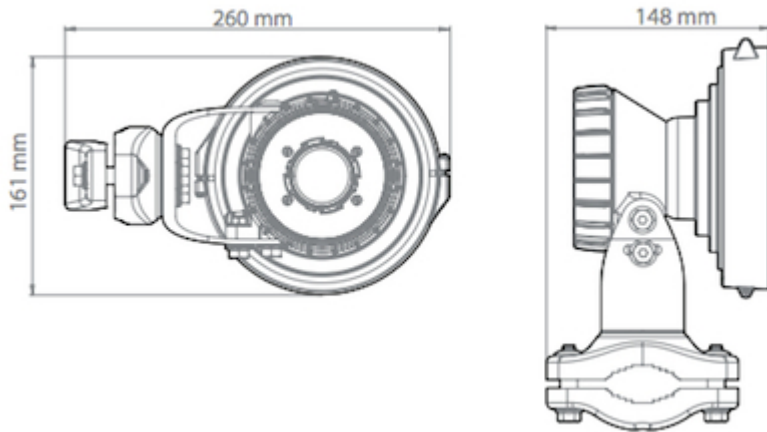

## Symmetrical Horn SH-TP 5-60

**Kode** : SH-TP 5-60  
**Kategori** : RF Elements  
**Harga** : Rp 1.575.000,00

Symmetrical Sectors are scalar horn antennas with symmetrical beam radiation pattern and industry changing TwistPort™ connector. Symmetrical Sectors offer perfect blend of features that solve the major weak points of current mainstream Sector antenna technology.

**Paket ini hanya Antenna only, Tidak termasuk Routerboard dan Box Enclosure**

2,9 x 16 mm lock Screw 1pcs

### TECHNICAL DATA

Antenna Connection	: TwistPort™ - Quick Locking Waveguide Port
Antenna Type	: Horn
Materials	: UV Resistant ABS Plastic, Polycarbonate, Polypropylene, Aluminium, Stainless Steel
Environmental	: IP55
Pole Mounting Diameter	: 15-86 mm
Temperature	: -30°C to +55°C (-22°F to +131°F)
Wind Survival	: 160 km/hour
Mechanical Tilt	: ± 25°
Weight	: 1.9 Kg / 4.2 lbs – single unit incl. package
Single Unit Retail Box	: 16.5 x 19 x 31.5 cm