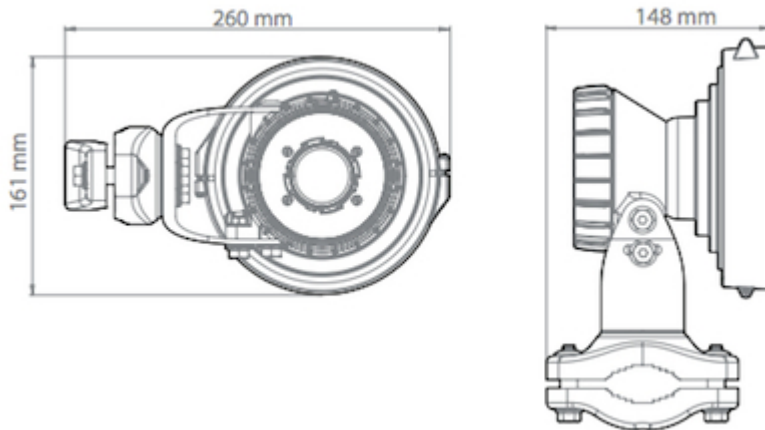

Symmetrical Horn SH-TP 5-60

Kode : SH-TP 5-60
Kategori : RF Elements
Harga : Rp 1.575.000,00

Symmetrical Sectors are scalar horn antennas with symmetrical beam radiation pattern and industry changing TwistPort™ connector. Symmetrical Sectors offer perfect blend of features that solve the major weak points of current mainstream Sector antenna technology.

Paket ini hanya Antenna only, Tidak termasuk Routerboard dan Box Enclosure

2,9 x 16 mm lock Screw 1pcs

TECHNICAL DATA

Antenna Connection	: TwistPort™ - Quick Locking Waveguide Port
Antenna Type	: Horn
Materials	: UV Resistant ABS Plastic, Polycarbonate, Polypropylene, Aluminium, Stainless Steel
Environmental	: IP55
Pole Mounting Diameter	: 15-86 mm
Temperature	: -30°C to +55°C (-22°F to +131°F)
Wind Survival	: 160 km/hour
Mechanical Tilt	: ± 25°
Weight	: 1.9 Kg / 4.2 lbs – single unit incl. package
Single Unit Retail Box	: 16.5 x 19 x 31.5 cm

PERFORMANCE

Gain Max	: 13.2 dBi
Gain Typical	: 13 dBi
Azimuth Beam Width	: -3 dB H 41° / V 41°
Elevation Beam Width	: -3 dB H 41° / V 41°
Azimuth Beam Width	: -6 dB H 60° / V 60°
Elevation Beam Width	: -6 dB H 60° / V 60°
Front-to-Back Ratio	: 36 dB