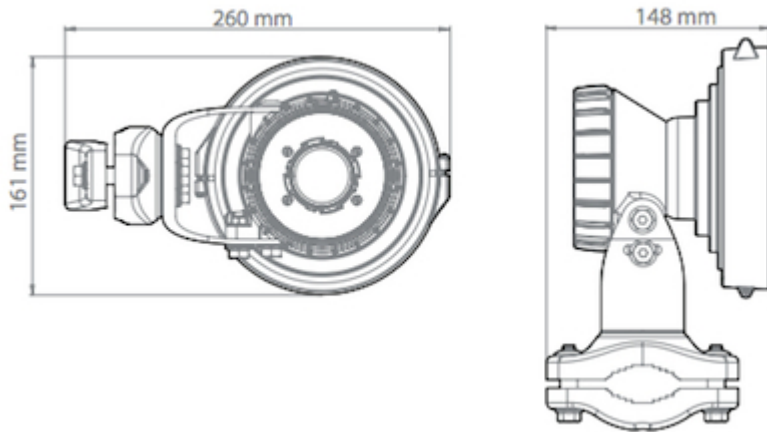

Symmetrical Horn SH-TP 5-60

Kode : SH-TP 5-60
Kategori : RF Elements
Harga : Rp 1.575.000,00

Symmetrical Sectors are scalar horn antennas with symmetrical beam radiation pattern and industry changing TwistPort™ connector. Symmetrical Sectors offer perfect blend of features that solve the major weak points of current mainstream Sector antenna technology.

Paket ini hanya Antenna only, Tidak termasuk Routerboard dan Box Enclosure

2,9 x 16 mm lock Screw 1pcs

TECHNICAL DATA

Antenna Connection	: TwistPort™ - Quick Locking Waveguide Port
Antenna Type	: Horn
Materials	: UV Resistant ABS Plastic, Polycarbonate, Polypropylene, Aluminium, Stainless Steel
Environmental	: IP55
Pole Mounting Diameter	: 15-86 mm
Temperature	: -30°C to +55°C (-22°F to +131°F)
Wind Survival	: 160 km/hour
Mechanical Tilt	: ± 25°
Weight	: 1.9 Kg / 4.2 lbs – single unit incl. package
Single Unit Retail Box	: 16.5 x 19 x 31.5 cm

PERFORMANCE

Gain Max	: 13.2 dBi
Gain Typical	: 13 dBi
Azimuth Beam Width	: -3 dB H 41° / V 41°
Elevation Beam Width	: -3 dB H 41° / V 41°
Azimuth Beam Width	: -6 dB H 60° / V 60°
Elevation Beam Width	: -6 dB H 60° / V 60°
Front-to-Back Ratio	: 36 dB