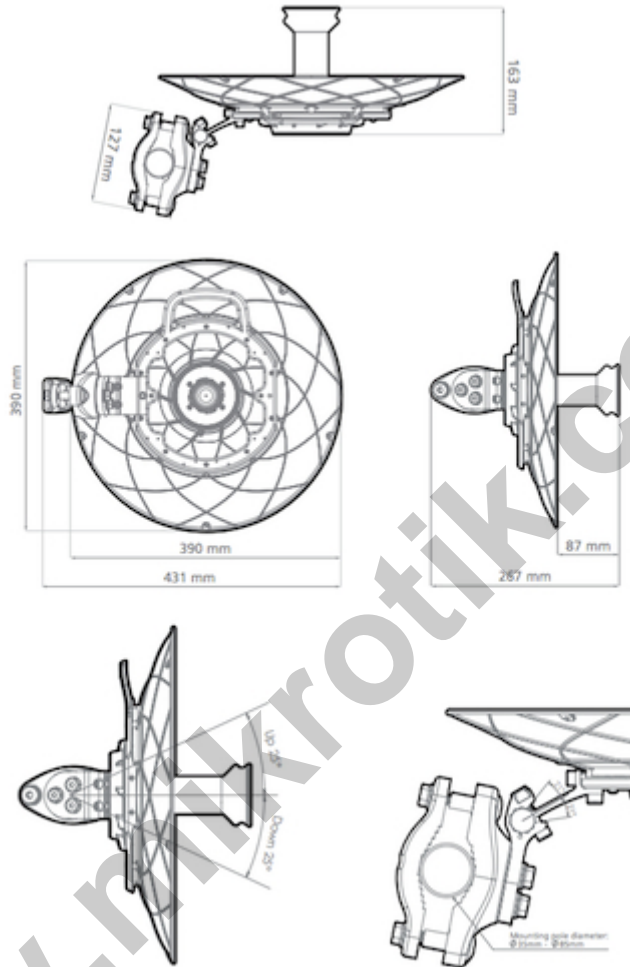

Single Unit Retail Box : 46.5 x 43 x 12 cm

* Harga, spesifikasi, dan ketersediaan bisa berubah dan tidak mengikat

URL : <http://www.mikrotik.co.id/produk_lihat.php?id=574>

Informasi lebih lanjut, pemesanan dan pembelian, hubungi: 0274-554444 atau email info@mikrotik.co.id