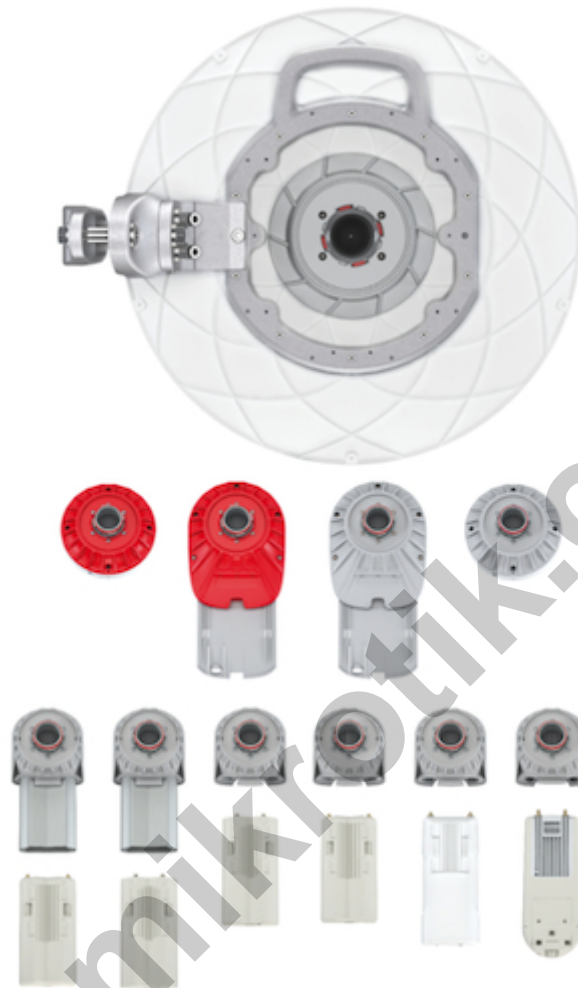

## RFelements UltraDish TP 380 5Ghz 24dbi

**Kode** : ULD-TP-380  
**Kategori** : RF Elements  
**Harga** : Rp 1.740.000,00

UltraDish TP Antennas are high-gain directional parabolic antennas with a lossless TwistPort connector. The antennas are highly directional and have suppressed sidelobes for ultimate performance.

Paket ini hanya terdiri dari unit antenna saja belum termasuk wireless Access Point.

UltraDish™ TP 380

UltraDish™ TP 380's are designed for CPE or PtP connections. The antenna reflector is made of die-cast aluminum to ensure a very uniform shape. Our virtually lossless TwistPort™ connector guarantees easy radio deployment and maintenance.

Antenna installation is extremely easy and ensures rapid deployment for large scale projects. Our innovative antenna mount fits a wide range of pole diameters and can be easily swapped for right or left side mounts. A single HEX tool is all you need to perform your installation.

Suppressed sidelobe radiation reduces interferences and enables installation in areas with high noise levels. The gain of UltraDish TP antennas is achieved by focusing the signal delivered via the TwistPort waveguide connector. UltraDish TP 380 provides a 24dBi gain and an 8° (-3dB) beamwidth.