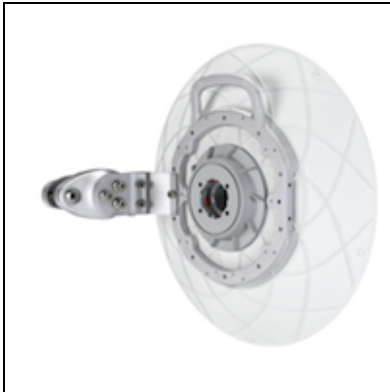

## RFelements UltraDish TP 380 5Ghz 24dbi

**Kode** : ULD-TP-380  
**Kategori** : RF Elements  
**Harga** : Rp 1.740.000,00

UltraDish TP Antennas are high-gain directional parabolic antennas with a lossless TwistPort connector. The antennas are highly directional and have suppressed sidelobes for ultimate performance.

Paket ini hanya terdiri dari unit antenna saja belum termasuk wireless Access Point.

UltraDish™ TP 380

UltraDish™ TP 380's are designed for CPE or PtP connections. The antenna reflector is made of die-cast aluminum to ensure a very uniform shape. Our virtually lossless TwistPort™ connector guarantees easy radio deployment and maintenance.

Antenna installation is extremely easy and ensures rapid deployment for large scale projects. Our innovative antenna mount fits a wide range of pole diameters and can be easily swapped for right or left side mounts. A single HEX tool is all you need to perform your installation.

Suppressed sidelobe radiation reduces interferences and enables installation in areas with high noise levels. The gain of UltraDish TP antennas is achieved by focusing the signal delivered via the TwistPort waveguide connector. UltraDish TP 380 provides a 24dBi gain and an 8° (-3dB) beamwidth.