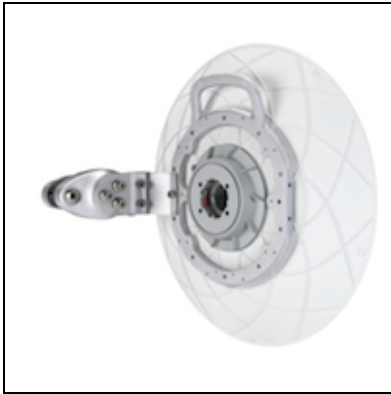

## RFelements UltraDish TP 380 5Ghz 24dbi

**Kode** : ULD-TP-380  
**Kategori** : RF Elements  
**Harga** : Rp 1.740.000,00

UltraDish TP Antennas are high-gain directional parabolic antennas with a lossless TwistPort connector. The antennas are highly directional and have suppressed sidelobes for ultimate performance.

Paket ini hanya terdiri dari unit antenna saja belum termasuk wireless Access Point.

UltraDish™ TP 380

UltraDish™ TP 380's are designed for CPE or PtP connections. The antenna reflector is made of die-cast aluminum to ensure a very uniform shape. Our virtually lossless TwistPort™ connector guarantees easy radio deployment and maintenance.

Antenna installation is extremely easy and ensures rapid deployment for large scale projects. Our innovative antenna mount fits a wide range of pole diameters and can be easily swapped for right or left side mounts. A single HEX tool is all you need to perform your installation.

Suppressed sidelobe radiation reduces interferences and enables installation in areas with high noise levels. The gain of UltraDish TP antennas is achieved by focusing the signal delivered via the TwistPort waveguide connector. UltraDish TP 380 provides a 24dBi gain and an 8° (-3dB) beamwidth.