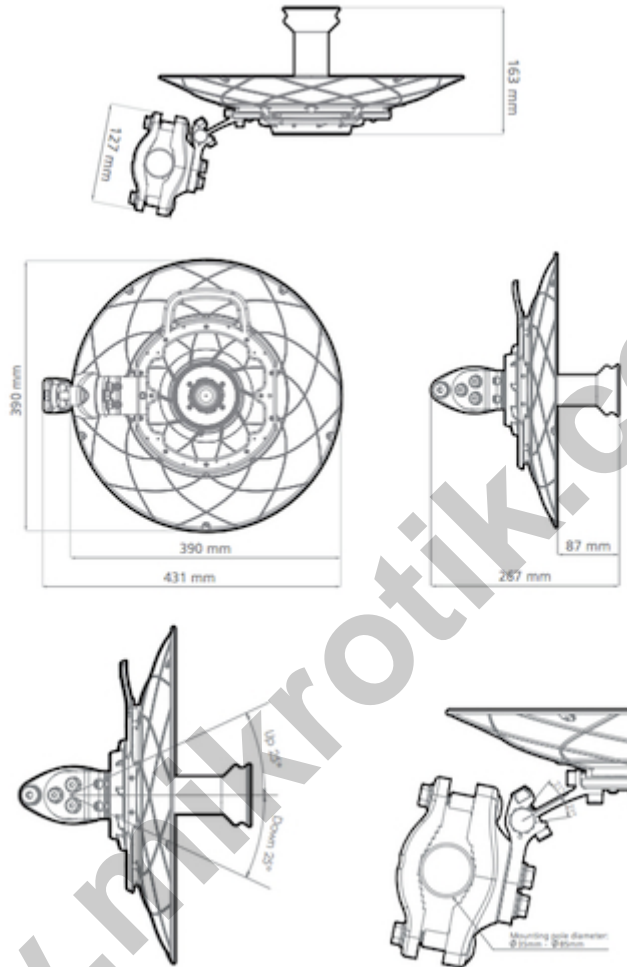

Single Unit Retail Box : 46.5 x 43 x 12 cm

* Harga, spesifikasi, dan ketersediaan bisa berubah dan tidak mengikat

URL : <http://www.mikrotik.co.id/produk_lihat.php?id=574>

Informasi lebih lanjut, pemesanan dan pembelian, hubungi: 0274-554444 atau email info@mikrotik.co.id