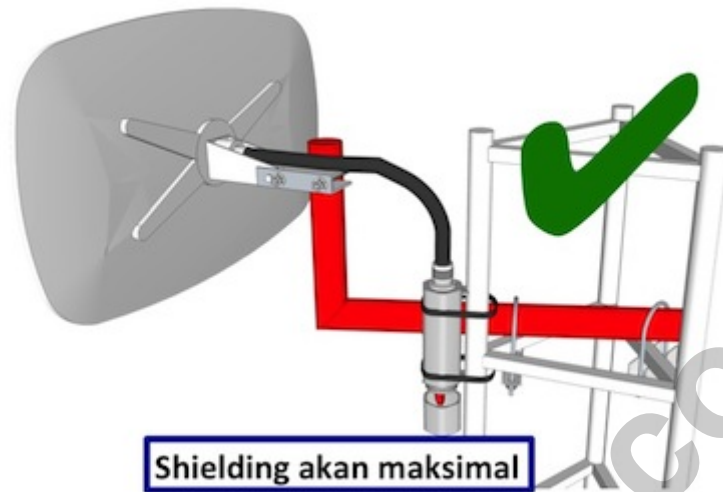

GrooveGA 52HPacn (AP 2GHz/5Ghz)

Kode : RBGrooveGA-52HPacn
Kategori : Groove & Metal
Harga : Rp 1.329.000,00

The New Groove still smallest outdoor series model - a fully featured RouterBOARD powered by RouterOS. Weatherproof, durable and ready to use. It has one Gigabit Ethernet port with PoE support and a built-in 400mW 802.11a/b/g/n/ac wireless radio. With the Nv2 TDMA technology, 125Mbit aggregate throughput is possible, limited only by the ethernet port!

Jika Anda akan menghubungkan Groove dengan antenna menggunakan kabel jumper N-Male to N-Male, mungkin Anda juga membutuhkan [Connector N-Female to N-Female](#).

Pemasangan Groove yang kurang tepat :

Pemasangan Groove yang direkomendasikan :