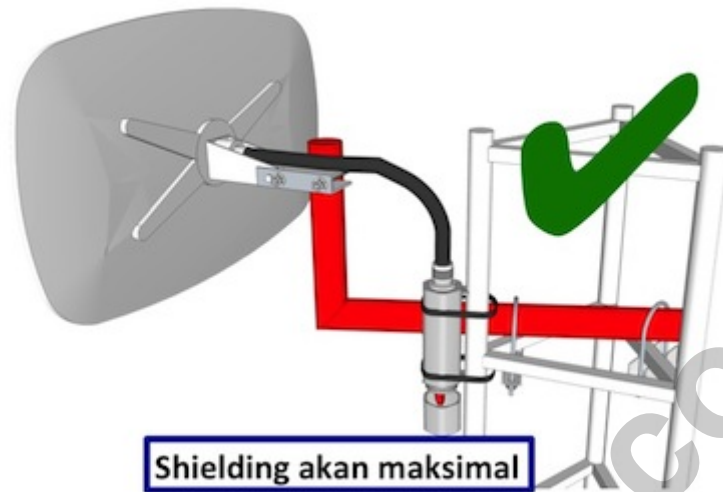

GrooveGA 52HPacn (AP 2GHz/5Ghz)

Kode : RBGrooveGA-52HPacn
Kategori : Groove & Metal
Harga : Rp 1.239.000,00

The New Groove still smallest outdoor series model - a fully featured RouterBOARD powered by RouterOS. Weatherproof, durable and ready to use. It has one Gigabit Ethernet port with PoE support and a built-in 400mW 802.11a/b/g/n/ac wireless radio. With the Nv2 TDMA technology, 125Mbit aggregate throughput is possible, limited only by the ethernet port!

(Maksimal 2 pcs per account)

Jika Anda akan menghubungkan Groove dengan antenna menggunakan kabel jumper N-Male to N-Male, mungkin Anda juga membutuhkan [Connector N-Female to N-Female](#).

Pemasangan Groove yang kurang tepat :

Pemasangan Groove yang direkomendasikan :

Spesifikasi RBGrooveGA-52HPacn

Product Code	RBGrooveGA-52HPacn
Architecture	MIPS-BE
CPU	QCA9556 720MHz
Current Monitor	No
Main Storage/NAND	16MB
RAM	64MB
SFP Ports	0
LAN Ports	1
Gigabit	Yes
Switch Chip	No
MiniPCI	0
Integrated Wireless	Yes
Wireless Standarts	802.11 a/b/g/n/ac
Wireless Tx Power	26dBm
Integrated Antenna	No
MiniPCIe	0
SIM Card Slots	No
USB	No
Memory Cards	No
Power Jack	No
802.3af Support	No
POE Input	9-30V
POE Output	No
Serial Port	No