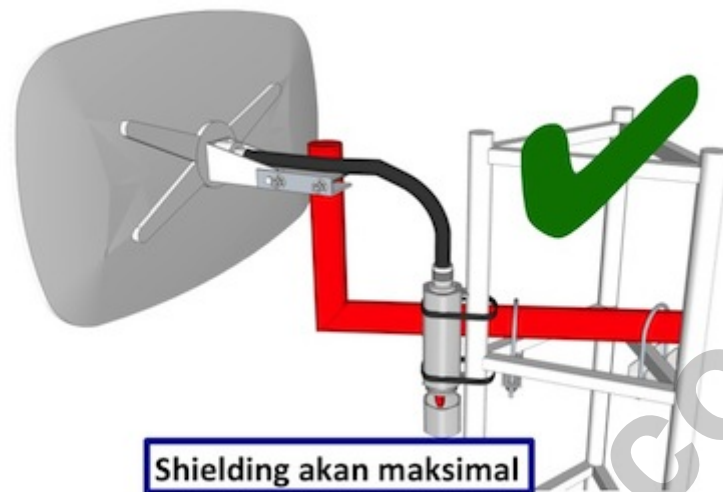

GrooveGA 52HPacn (AP 2GHz/5Ghz)

Kode : RBGrooveGA-52HPacn
Kategori : Groove & Metal
Harga : Rp 1.239.000,00

The New Groove still smallest outdoor series model - a fully featured RouterBOARD powered by RouterOS. Weatherproof, durable and ready to use. It has one Gigabit Ethernet port with PoE support and a built-in 400mW 802.11a/b/g/n/ac wireless radio. With the Nv2 TDMA technology, 125Mbit aggregate throughput is possible, limited only by the ethernet port!

(Maksimal 2 pcs per account)

Jika Anda akan menghubungkan Groove dengan antenna menggunakan kabel jumper N-Male to N-Male, mungkin Anda juga membutuhkan [Connector N-Female to N-Female](#).

Pemasangan Groove yang kurang tepat :

Pemasangan Groove yang direkomendasikan :

Spesifikasi RBGrooveGA-52HPacn

Product Code	RBGrooveGA-52HPacn
Architecture	MIPS-BE
CPU	QCA9556 720MHz
Current Monitor	No
Main Storage/NAND	16MB
RAM	64MB
SFP Ports	0
LAN Ports	1
Gigabit	Yes
Switch Chip	No
MiniPCI	0
Integrated Wireless	Yes
Wireless Standarts	802.11 a/b/g/n/ac
Wireless Tx Power	26dBm
Integrated Antenna	No
MiniPCIe	0
SIM Card Slots	No
USB	No
Memory Cards	No
Power Jack	No
802.3af Support	No
POE Input	9-30V
POE Output	No
Serial Port	No