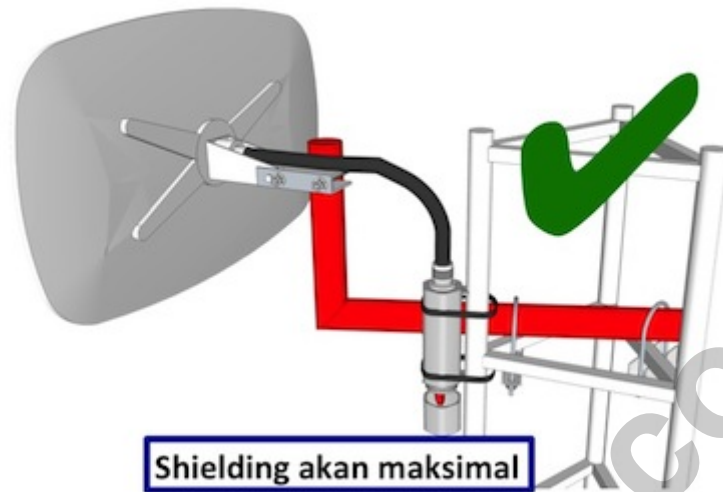

GrooveGA 52HPacn (AP 2GHz/5Ghz)

Kode : RBGrooveGA-52HPacn
Kategori : Groove
Harga : Rp 1.329.000,00

The New Groove still smallest outdoor series model - a fully featured RouterBOARD powered by RouterOS. Weatherproof, durable and ready to use. It has one Gigabit Ethernet port with PoE support and a built-in 400mW 802.11a/b/g/n/ac wireless radio. With the Nv2 TDMA technology, 125Mbit aggregate throughput is possible, limited only by the ethernet port!

Jika Anda akan menghubungkan Groove dengan antenna menggunakan kabel jumper N-Male to N-Male, mungkin Anda juga membutuhkan [Connector N-Female to N-Female](#).

Pemasangan Groove yang kurang tepat :

Pemasangan Groove yang direkomendasikan :