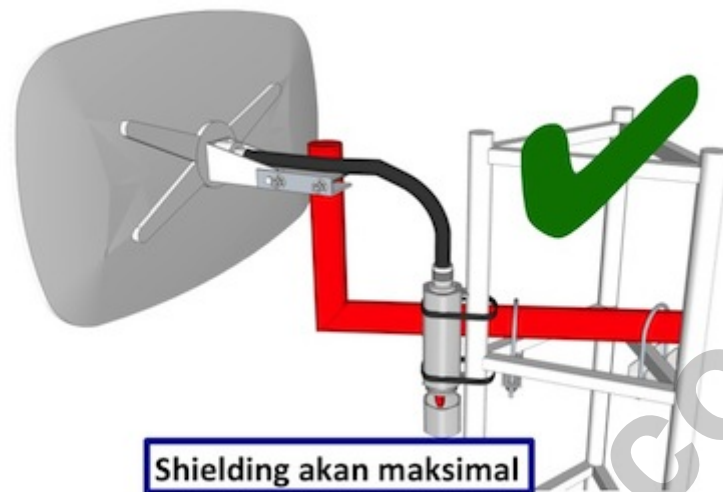

GrooveGA 52HPacn (AP 2GHz/5Ghz)

Kode : RBGrooveGA-52HPacn
Kategori : Groove
Harga : Rp 1.329.000,00

The New Groove still smallest outdoor series model - a fully featured RouterBOARD powered by RouterOS. Weatherproof, durable and ready to use. It has one Gigabit Ethernet port with PoE support and a built-in 400mW 802.11a/b/g/n/ac wireless radio. With the Nv2 TDMA technology, 125Mbit aggregate throughput is possible, limited only by the ethernet port!

Jika Anda akan menghubungkan Groove dengan antenna menggunakan kabel jumper N-Male to N-Male, mungkin Anda juga membutuhkan [Connector N-Female to N-Female](#).

Pemasangan Groove yang kurang tepat :

Pemasangan Groove yang direkomendasikan :