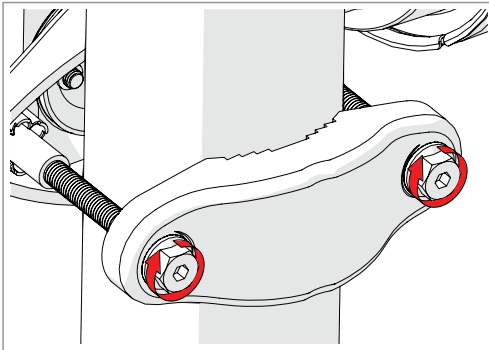

Symmetrical Horn SH-TP 5-90

SYMMETRICAL HORN ANTENNA WITH TWISTPORT CONNECTOR
AND CARRIER CLASS PERFORMANCE

Symmetrical Horn SH-TP 5-90

3

Package Contents

Number	Description	Quantity
1	SH-TP 5-90 Body	1x
2	SH-TP 5-90 Bracket	1x
3	M8 x 42,5mm Screw	2x
4	M8 x 73,5mm Screw	2x
5	2,9 x 16 mm lock Screw	1x

Symmetrical Horn SH-TP 5-90

Pre - Installation

The antenna is pre-assembled for installation on the left side of the pole.
If you need to swap to use the right side of the pole, see page 10.

Ensure that the water drain points downwards!

Symmetrical Horn SH-TP 5-90

Pole Installation

Symmetrical Horn SH-TP 5-90

Installation Guide

Symmetrical Horn SH-TP 5-90

Installation Guide

Symmetrical Horn SH-TP 5-90

Installation Guide

1

2 **Optional:** Install the 2.9 x 16mm locking screw.

Tighten the locking screw to secure the TwisPort lock mechanism.

*TwistPort™ Adaptor or SIMPER™ Radio sold separately.

Symmetrical Horn SH-TP 5-90

Installation Guide