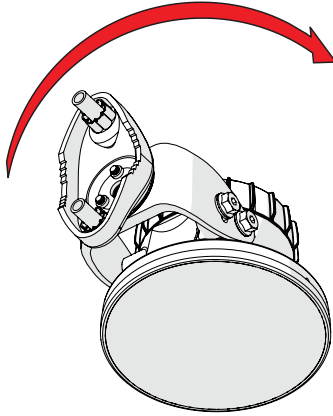

Symmetrical Horn SH-TP 5-90

Pre - Installation

The antenna is pre-assembled for installation on the left side of the pole.
If you need to swap to use the right side of the pole, see page 10.

Ensure that the water drain points downwards!

1 If the locking screw was used,

2

unscrew it by about 10 mm
before unlocking the TwisPort mechanism.

3

* TwisPort™ Adaptor or SIMPER™ Radio sold separately.

Symmetrical Horn SH-TP 5-90

10

Pre - Installation

Optional: Right side of the pole mounting.

Symmetrical Horn SH-TP 5-90

11

Pre - Installation

Optional: Right side of the pole mounting.

Symmetrical Horn SH-TP 5-90

12

Pre - Installation

Optional: Right side of the pole mounting.

Symmetrical Horn SH-TP 5-90

13

Pre - Installation

Optional: Right side of the pole mounting, continue on page 5.

Ensure that the water drain points downwards!

Compatible Devices