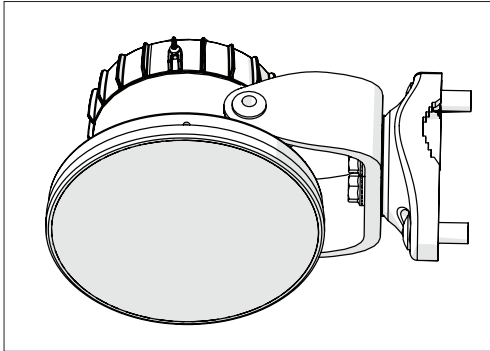

Symmetrical Horn SH-TP 5-90

Pre - Installation

The antenna is pre-assembled for installation on the left side of the pole.
If you need to swap to use the right side of the pole, see page 10.

Ensure that the water drain points downwards!

1 If the locking screw was used,

2

unscrew it by about 10 mm
before unlocking the TwisPort mechanism.

3

* TwisPort™ Adaptor or SIMPER™ Radio sold separately.

Symmetrical Horn SH-TP 5-90

10

Pre - Installation

Optional: Right side of the pole mounting.

Symmetrical Horn SH-TP 5-90

11

Pre - Installation

Optional: Right side of the pole mounting.

Symmetrical Horn SH-TP 5-90

12

Pre - Installation

Optional: Right side of the pole mounting.

Symmetrical Horn SH-TP 5-90

13

Pre - Installation

Optional: Right side of the pole mounting, continue on page 5.

Ensure that the water drain points downwards!

Compatible Devices