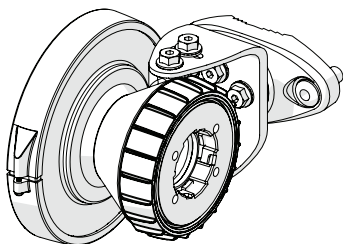

Symmetrical Horn SH-TP 5-90

SYMMETRICAL HORN ANTENNA WITH TWISTPORT CONNECTOR
AND CARRIER CLASS PERFORMANCE

Symmetrical Horn SH-TP 5-90

3

Package Contents

Number	Description	Quantity
1	SH-TP 5-90 Body	1x
2	SH-TP 5-90 Bracket	1x
3	M8 x 42,5mm Screw	2x
4	M8 x 73,5mm Screw	2x
5	2,9 x 16 mm lock Screw	1x

Symmetrical Horn SH-TP 5-90

Pre - Installation

The antenna is pre-assembled for installation on the left side of the pole.
If you need to swap to use the right side of the pole, see page 10.

Ensure that the water drain points downwards!

1

2 **Optional:** Install the 2.9 x 16mm locking screw.

Tighten the locking screw to secure the TwisPort lock mechanism.

*TwistPort™ Adaptor or SIMPER™ Radio sold separately.

Symmetrical Horn SH-TP 5-90

Installation Guide