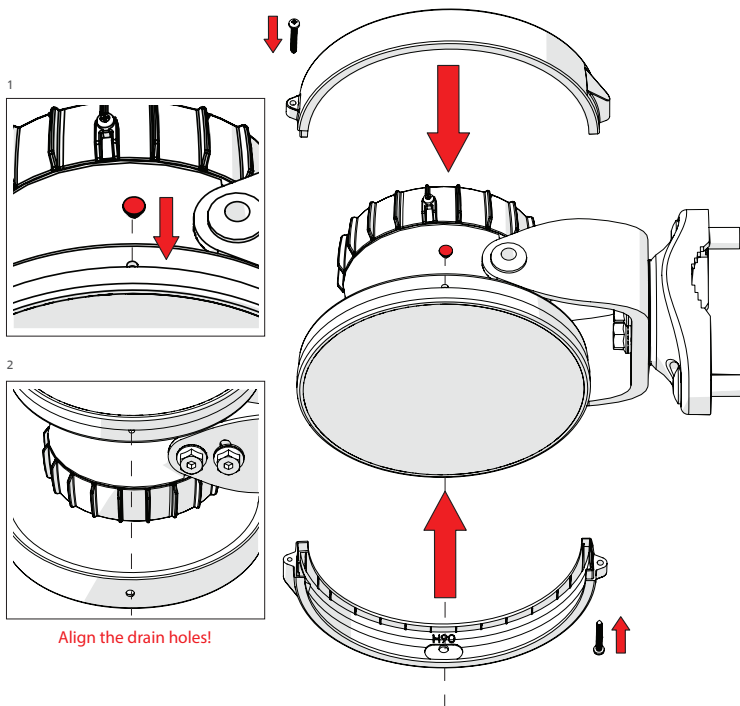

1

2 **Optional:** Install the 2.9 x 16mm locking screw.

Tighten the locking screw to secure the TwisPort lock mechanism.

*TwistPort™ Adaptor or SIMPER™ Radio sold separately.

Symmetrical Horn SH-TP 5-90

Installation Guide

1 If the locking screw was used,

2

unscrew it by about 10 mm
before unlocking the TwisPort mechanism.

3

* TwisPort™ Adaptor or SIMPER™ Radio sold separately.

Symmetrical Horn SH-TP 5-90

10

Pre - Installation

Optional: Right side of the pole mounting.

Symmetrical Horn SH-TP 5-90

11

Pre - Installation

Optional: Right side of the pole mounting.

Symmetrical Horn SH-TP 5-90

12

Pre - Installation

Optional: Right side of the pole mounting.

Symmetrical Horn SH-TP 5-90

13

Pre - Installation

Optional: Right side of the pole mounting, continue on page 5.

Ensure that the water drain points downwards!

Compatible Devices