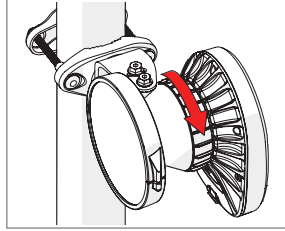

Symmetrical Horn SH-TP 5-90

Pre - Installation

The antenna is pre-assembled for installation on the left side of the pole.
If you need to swap to use the right side of the pole, see page 10.

Ensure that the water drain points downwards!

Symmetrical Horn SH-TP 5-90

Pole Installation

Symmetrical Horn SH-TP 5-90

Installation Guide

Symmetrical Horn SH-TP 5-90

Installation Guide

Symmetrical Horn SH-TP 5-90

Installation Guide

1

2 **Optional:** Install the 2.9 x 16mm locking screw.

Tighten the locking screw to secure the TwisPort lock mechanism.

*TwistPort™ Adaptor or SIMPER™ Radio sold separately.

Symmetrical Horn SH-TP 5-90

Installation Guide

1 If the locking screw was used,

2

unscrew it by about 10 mm
before unlocking the TwisPort mechanism.

3

* TwisPort™ Adaptor or SIMPER™ Radio sold separately.

Symmetrical Horn SH-TP 5-90

10

Pre - Installation