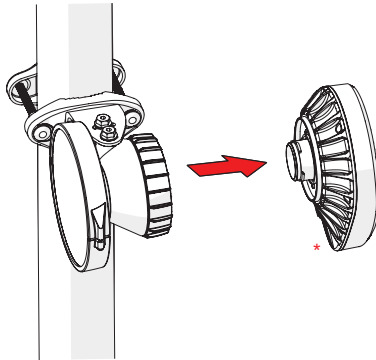

Symmetrical Horn SH-TP 5-90

Pre - Installation

The antenna is pre-assembled for installation on the left side of the pole.
If you need to swap to use the right side of the pole, see page 10.

Ensure that the water drain points downwards!

1

2 **Optional:** Install the 2.9 x 16mm locking screw.

Tighten the locking screw to secure the TwisPort lock mechanism.

*TwistPort™ Adaptor or SIMPER™ Radio sold separately.

Symmetrical Horn SH-TP 5-90

Installation Guide

1 If the locking screw was used,

2

unscrew it by about 10 mm
before unlocking the TwisPort mechanism.

3

* TwisPort™ Adaptor or SIMPER™ Radio sold separately.

Symmetrical Horn SH-TP 5-90

10

Pre - Installation

Optional: Right side of the pole mounting.

Symmetrical Horn SH-TP 5-90

11

Pre - Installation

Optional: Right side of the pole mounting.

Symmetrical Horn SH-TP 5-90

12

Pre - Installation