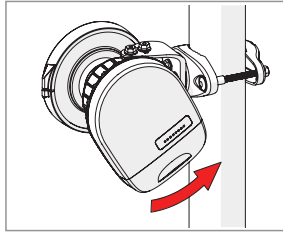

1

2 **Optional:** Install the 2.9 x 16mm locking screw.

Tighten the locking screw to secure the TwisPort lock mechanism.

*TwistPort™ Adaptor or SIMPER™ Radio sold separately.

Symmetrical Horn SH-TP 5-90

Installation Guide

1 If the locking screw was used,

2

unscrew it by about 10 mm
before unlocking the TwisPort mechanism.

3

* TwisPort™ Adaptor or SIMPER™ Radio sold separately.

Symmetrical Horn SH-TP 5-90

10

Pre - Installation

Optional: Right side of the pole mounting.

Symmetrical Horn SH-TP 5-90

11

Pre - Installation

Optional: Right side of the pole mounting.

Symmetrical Horn SH-TP 5-90

12

Pre - Installation