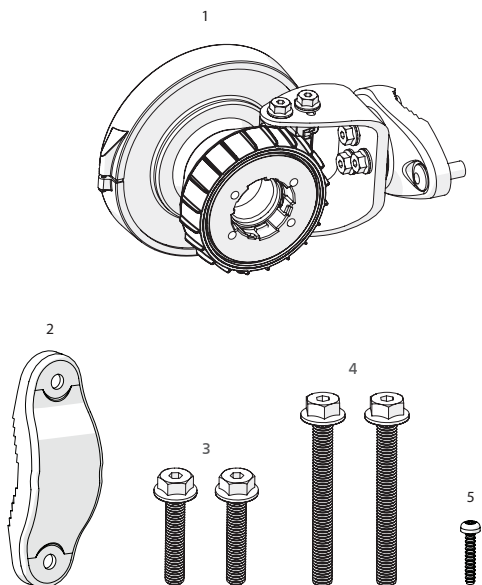

Symmetrical Horn SH-TP 5-90

SYMMETRICAL HORN ANTENNA WITH TWISTPORT CONNECTOR
AND CARRIER CLASS PERFORMANCE

Symmetrical Horn SH-TP 5-90

3

Package Contents

Number	Description	Quantity
1	SH-TP 5-90 Body	1x
2	SH-TP 5-90 Bracket	1x
3	M8 x 42,5mm Screw	2x
4	M8 x 73,5mm Screw	2x
5	2,9 x 16 mm lock Screw	1x

Symmetrical Horn SH-TP 5-90

Pre - Installation

The antenna is pre-assembled for installation on the left side of the pole.
If you need to swap to use the right side of the pole, see page 10.

Ensure that the water drain points downwards!

Symmetrical Horn SH-TP 5-90

Pole Installation

Symmetrical Horn SH-TP 5-90

Installation Guide

Symmetrical Horn SH-TP 5-90

Installation Guide

Symmetrical Horn SH-TP 5-90

Installation Guide

1

2 **Optional:** Install the 2.9 x 16mm locking screw.

Tighten the locking screw to secure the TwisPort lock mechanism.

*TwistPort™ Adaptor or SIMPER™ Radio sold separately.

Symmetrical Horn SH-TP 5-90

Installation Guide