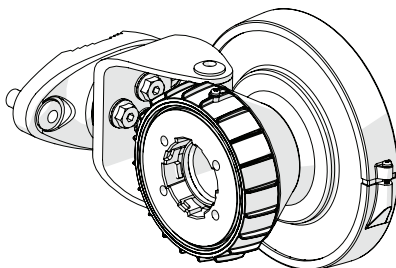

Symmetrical Horn SH-TP 5-90

Pre - Installation

The antenna is pre-assembled for installation on the left side of the pole.
If you need to swap to use the right side of the pole, see page 10.

Ensure that the water drain points downwards!

Optional: Right side of the pole mounting.

Symmetrical Horn SH-TP 5-90

11

Pre - Installation

Optional: Right side of the pole mounting.

Symmetrical Horn SH-TP 5-90

12

Pre - Installation

Optional: Right side of the pole mounting.

Symmetrical Horn SH-TP 5-90

13

Pre - Installation

Optional: Right side of the pole mounting, continue on page 5.

Ensure that the water drain points downwards!

Compatible Devices