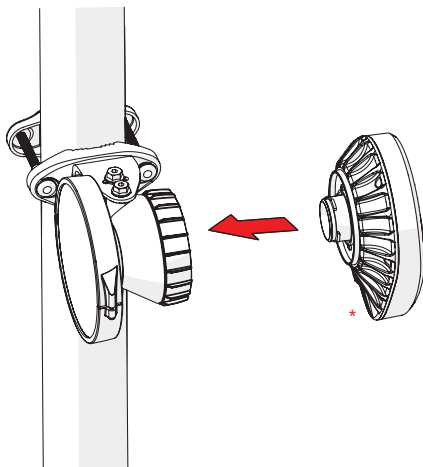

Symmetrical Horn SH-TP 5-90

SYMMETRICAL HORN ANTENNA WITH TWISTPORT CONNECTOR
AND CARRIER CLASS PERFORMANCE

Symmetrical Horn SH-TP 5-90

3

Package Contents

Number	Description	Quantity
1	SH-TP 5-90 Body	1x
2	SH-TP 5-90 Bracket	1x
3	M8 x 42,5mm Screw	2x
4	M8 x 73,5mm Screw	2x
5	2,9 x 16 mm lock Screw	1x

Symmetrical Horn SH-TP 5-90

Pre - Installation

The antenna is pre-assembled for installation on the left side of the pole.
If you need to swap to use the right side of the pole, see page 10.

Ensure that the water drain points downwards!

Symmetrical Horn SH-TP 5-90

Pole Installation

Symmetrical Horn SH-TP 5-90

Installation Guide

Symmetrical Horn SH-TP 5-90

Installation Guide

Symmetrical Horn SH-TP 5-90

Installation Guide

1

2 **Optional:** Install the 2.9 x 16mm locking screw.

Tighten the locking screw to secure the TwisPort lock mechanism.

*TwistPort™ Adaptor or SIMPER™ Radio sold separately.

Symmetrical Horn SH-TP 5-90

Installation Guide