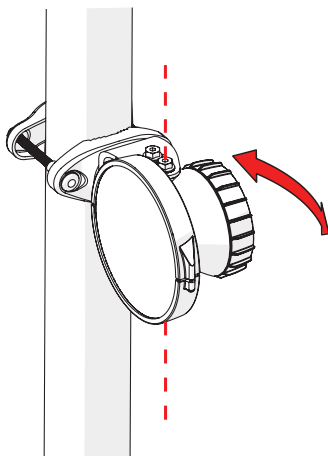

Symmetrical Horn SH-TP 5-90

SYMMETRICAL HORN ANTENNA WITH TWISTPORT CONNECTOR
AND CARRIER CLASS PERFORMANCE

Symmetrical Horn SH-TP 5-90

3

Package Contents

Number	Description	Quantity
1	SH-TP 5-90 Body	1x
2	SH-TP 5-90 Bracket	1x
3	M8 x 42,5mm Screw	2x
4	M8 x 73,5mm Screw	2x
5	2,9 x 16 mm lock Screw	1x

Symmetrical Horn SH-TP 5-90

Pre - Installation

The antenna is pre-assembled for installation on the left side of the pole.
If you need to swap to use the right side of the pole, see page 10.

Ensure that the water drain points downwards!

Symmetrical Horn SH-TP 5-90

Pole Installation

Symmetrical Horn SH-TP 5-90

Installation Guide

Symmetrical Horn SH-TP 5-90

Installation Guide

Symmetrical Horn SH-TP 5-90

Installation Guide

1

2 **Optional:** Install the 2.9 x 16mm locking screw.

Tighten the locking screw to secure the TwisPort lock mechanism.

*TwistPort™ Adaptor or SIMPER™ Radio sold separately.

Symmetrical Horn SH-TP 5-90

Installation Guide