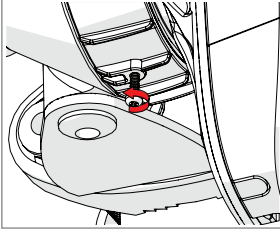

Symmetrical Horn SH-TP 5-90

Pre - Installation

The antenna is pre-assembled for installation on the left side of the pole.
If you need to swap to use the right side of the pole, see page 10.

Ensure that the water drain points downwards!

1

2 **Optional:** Install the 2.9 x 16mm locking screw.

Tighten the locking screw to secure the TwisPort lock mechanism.

*TwistPort™ Adaptor or SIMPER™ Radio sold separately.

Symmetrical Horn SH-TP 5-90

Installation Guide

1 If the locking screw was used,

2

unscrew it by about 10 mm
before unlocking the TwisPort mechanism.

3

* TwisPort™ Adaptor or SIMPER™ Radio sold separately.

Symmetrical Horn SH-TP 5-90

10

Pre - Installation