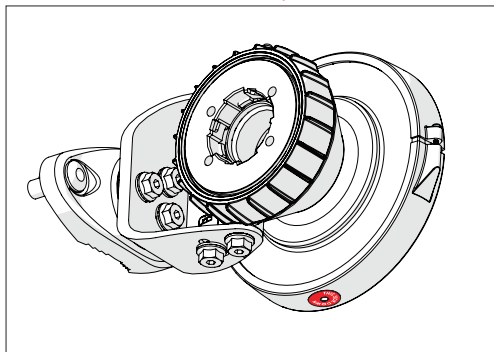

Symmetrical Horn SH-TP 5-90

Pre - Installation

The antenna is pre-assembled for installation on the left side of the pole.
If you need to swap to use the right side of the pole, see page 10.

Ensure that the water drain points downwards!

1

2 **Optional:** Install the 2.9 x 16mm locking screw.

Tighten the locking screw to secure the TwisPort lock mechanism.

*TwistPort™ Adaptor or SIMPER™ Radio sold separately.

Symmetrical Horn SH-TP 5-90

Installation Guide

Optional: Right side of the pole mounting.

Symmetrical Horn SH-TP 5-90

11

Pre - Installation

Optional: Right side of the pole mounting.

Symmetrical Horn SH-TP 5-90

12

Pre - Installation

Optional: Right side of the pole mounting.

Symmetrical Horn SH-TP 5-90

13

Pre - Installation

Optional: Right side of the pole mounting, continue on page 5.

Ensure that the water drain points downwards!

Compatible Devices