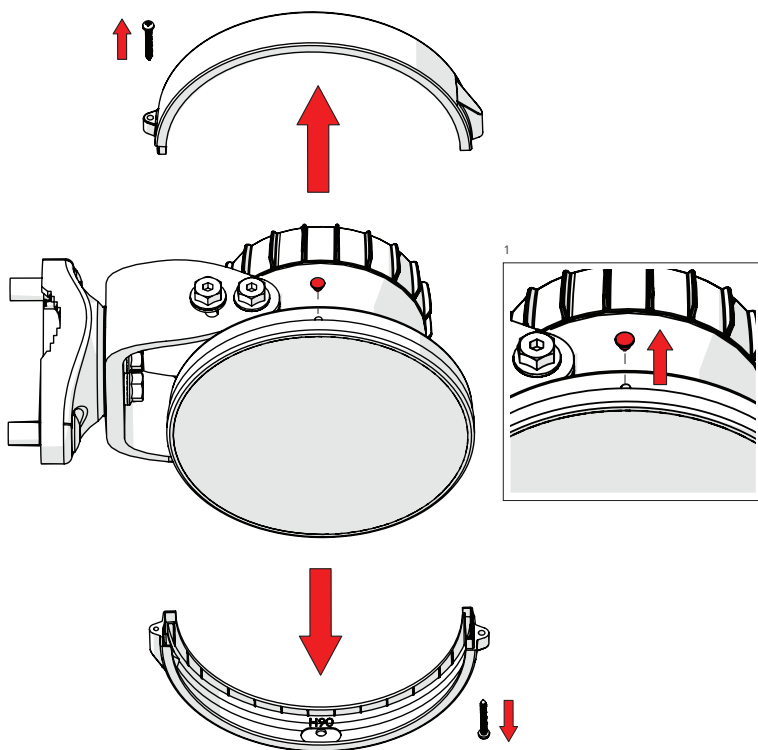

Symmetrical Horn SH-TP 5-90

Pre - Installation

The antenna is pre-assembled for installation on the left side of the pole.
If you need to swap to use the right side of the pole, see page 10.

Ensure that the water drain points downwards!

1

2 **Optional:** Install the 2.9 x 16mm locking screw.

Tighten the locking screw to secure the TwisPort lock mechanism.

*TwistPort™ Adaptor or SIMPER™ Radio sold separately.

Symmetrical Horn SH-TP 5-90

Installation Guide

1 If the locking screw was used,

2

unscrew it by about 10 mm
before unlocking the TwisPort mechanism.

3

* TwisPort™ Adaptor or SIMPER™ Radio sold separately.

Symmetrical Horn SH-TP 5-90

10

Pre - Installation

Optional: Right side of the pole mounting.

Symmetrical Horn SH-TP 5-90

11

Pre - Installation

Optional: Right side of the pole mounting.

Symmetrical Horn SH-TP 5-90

12

Pre - Installation