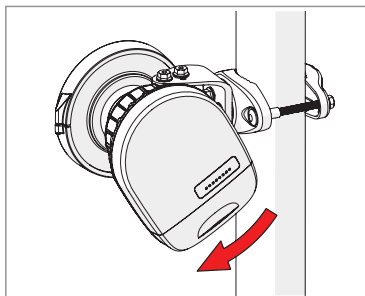

Symmetrical Horn SH-TP 5-90

Pre - Installation

The antenna is pre-assembled for installation on the left side of the pole.
If you need to swap to use the right side of the pole, see page 10.

Ensure that the water drain points downwards!

Symmetrical Horn SH-TP 5-90

Pole Installation

Symmetrical Horn SH-TP 5-90

Installation Guide

Symmetrical Horn SH-TP 5-90

Installation Guide

Symmetrical Horn SH-TP 5-90

Installation Guide

1

2 **Optional:** Install the 2.9 x 16mm locking screw.

Tighten the locking screw to secure the TwisPort lock mechanism.

*TwistPort™ Adaptor or SIMPER™ Radio sold separately.

Symmetrical Horn SH-TP 5-90

Installation Guide