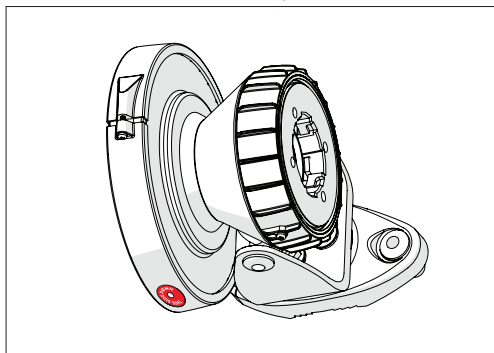

Symmetrical Horn SH-TP 5-90

SYMMETRICAL HORN ANTENNA WITH TWISTPORT CONNECTOR
AND CARRIER CLASS PERFORMANCE

Symmetrical Horn SH-TP 5-90

3

Package Contents

Number	Description	Quantity
1	SH-TP 5-90 Body	1x
2	SH-TP 5-90 Bracket	1x
3	M8 x 42,5mm Screw	2x
4	M8 x 73,5mm Screw	2x
5	2,9 x 16 mm lock Screw	1x

Symmetrical Horn SH-TP 5-90

Pre - Installation

The antenna is pre-assembled for installation on the left side of the pole.
If you need to swap to use the right side of the pole, see page 10.

Ensure that the water drain points downwards!

1

2 **Optional:** Install the 2.9 x 16mm locking screw.

Tighten the locking screw to secure the TwisPort lock mechanism.

*TwistPort™ Adaptor or SIMPER™ Radio sold separately.

Symmetrical Horn SH-TP 5-90

Installation Guide