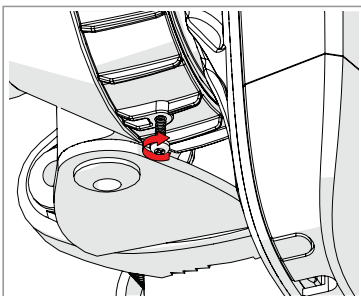

Symmetrical Horn SH-TP 5-90

Pre - Installation

The antenna is pre-assembled for installation on the left side of the pole.
If you need to swap to use the right side of the pole, see page 10.

Ensure that the water drain points downwards!

Symmetrical Horn SH-TP 5-90

Pole Installation

Symmetrical Horn SH-TP 5-90

Installation Guide

Symmetrical Horn SH-TP 5-90

Installation Guide

Symmetrical Horn SH-TP 5-90

Installation Guide

1

2 **Optional:** Install the 2.9 x 16mm locking screw.

Tighten the locking screw to secure the TwisPort lock mechanism.

*TwistPort™ Adaptor or SIMPER™ Radio sold separately.

Symmetrical Horn SH-TP 5-90

Installation Guide