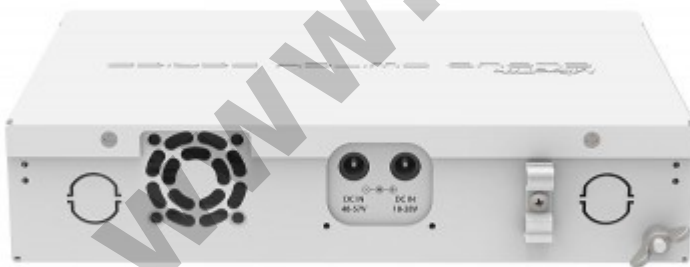

Routerboard CRS112-8P-4S-IN

Kode : CRS112-8P-4S-IN

Kategori : Cloud Router Switch

Harga : Rp 3.374.000,00

RouterBoard CRS112-8P-4S-IN Adalah Switch Layer 3 dengan 8 port gigabit ethernet yang support PoE 802.3at/af ditambah dengan 4 SFP. Switch ini Berbasis RouterOS sehingga mampu melakukan berbagai fungsi networking seperti Routing/Firewall/VPN (**Desktop Case**)

- Ethernet & Fiber
- PoE out function (802.3at/af)
- RouterOS
- 8 gigabit ports
- 4 port Gigabit SFP

Support 2 Power Jack :

The device has two direct-input power jacks (5.5 mm outside and 2 mm inside, female, pin positive plug). One DC input supports 48-57 V DC, the other supports 18-28 V DC. Only a 28 V PSU is included. You can use either one, or both inputs at the same time.

This will also affect the PoE output functionality.

Spesifikasi CRS112-8P-4S-IN

Product Code	CRS112-8P-4S-IN
Architecture	MIPS-BE
CPU	QCA8511-AL1C 400MHz
Current Monitor	Yes
Main Storage/NAND	64MB
RAM	128MB
SFP Ports	4
LAN Ports	8
Gigabit	Yes
Switch Chip	1
MiniPCI	0
Integrated Wireless	No
MiniPCle	0
SIM Card Slots	No
USB	No
Memory Cards	No
Power Jack	Yes
802.3af Support	No
POE Input	No
POE Output	Yes, 802.3af/at
Serial Port	Yes
Voltage Monitor	Yes
Temperature Sensor	Yes
Dimensions	200x143x43mm
Operating System	RouterOS
Temperature Range	-30C .. +70C
RouterOS License	Level5