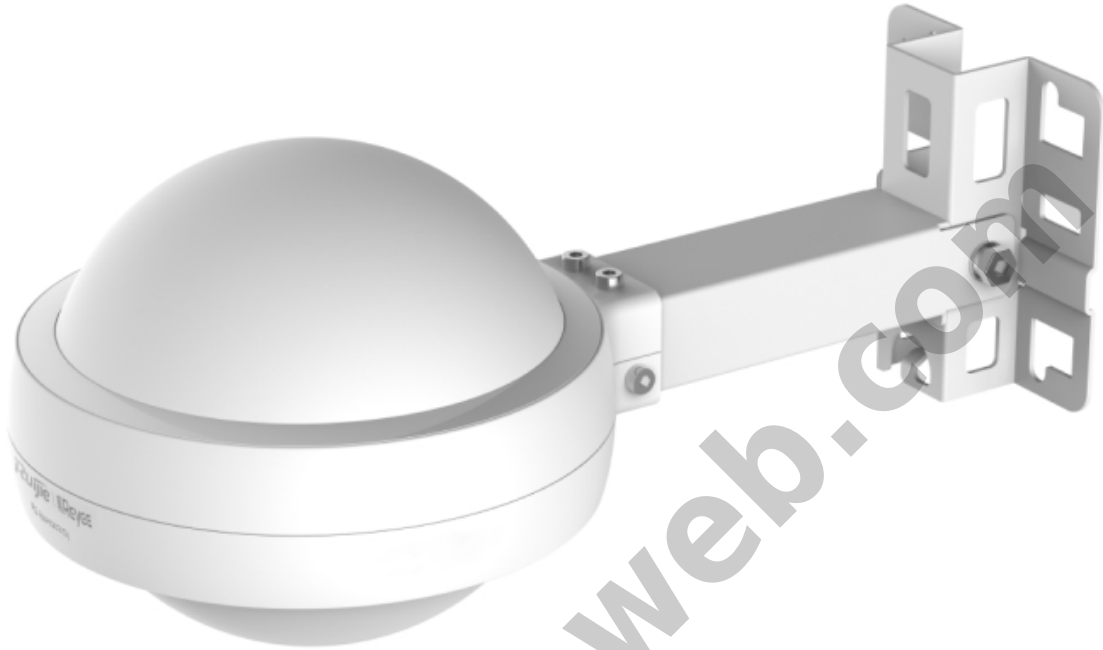

RG-RAP6202(G) Wi-Fi 5 AC1300 Outdoor Omni-directional Access Point

Kode : RG-RAP6202(G)

Kategori : Ruijie

Harga : Rp 1.694.000,00

RG-RAP6202(G) Wi-Fi 5 AC1300 Outdoor Omni-directional Access Point. Rock-solid in Harsh Environments with IP68 Protection. Adopts completely sealed, waterproof, dustproof, moisture proof and flame-retardant, wind erosion protection, Wide Temperature range, and 4kV surge protection design. Built-in 4 high gain antennas, supports full coverage with radius of 100 meters at 2.4GHz, and 300 meters at 5GHz*.

***Belum termasuk adaptor dan poe injector**

Produk ini merupakan produk Fix Price. Pembelian produk tidak dapat menggunakan diskon apapun.

- 'UFO' design, a perfect blend of wireless technology and artwork
- IP68 protection, rock-solid in harsh environments
- Omni-directional coverage with long range
- Easily add extra outdoor Wi-Fi with Reyee Mesh
- Rack-separated mounting design, easily installation on high

Specification

Model	RG-RAP6202(G)
Protocol	Wi-Fi 5 (IEEE 802.11ac Wave2) Wi-Fi 4 (IEEE 802.11n)
Antenna	Built-in Omnidirectional Antennas (2.4GHz: 3 dBi; 5GHz: 4 dBi)
Spatial Streams	2.4 GHz: 2x2 MU-MIMO 5 GHz: 2x2 MU-MIMO
Max Throughput	Up to 400 Mbps at 2.4 GHz Up to 867 Mbps at 5 GHz
Service Ports	2x 10/100/1000 Base-T
Power Supply	802.3af/802.3at PoE, local power supply, DC 12V/1.5A (Note: The power adapter is sold as an optional accessory)
Power Consumption	≤ 12.95 W
Operating temperature	-30°C-65°C
Storage temperature	-40°C-85°C
MTBF	>250000H
Maximum number of clients	110
Recommended number of clients	96
Maximum Number of SSIDs	8