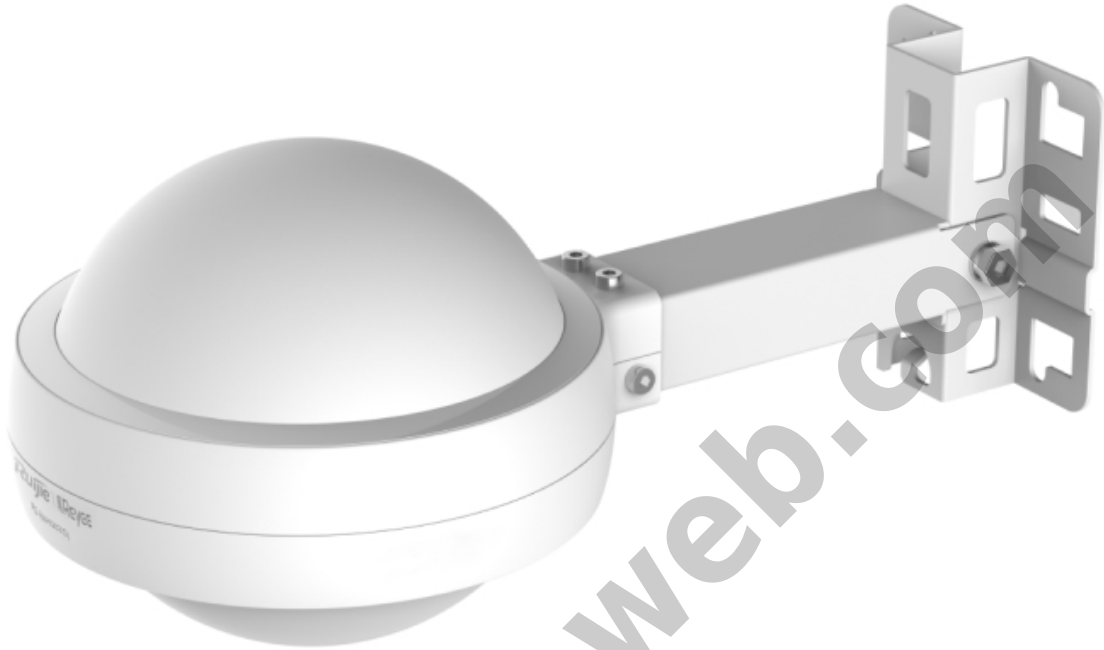

RG-RAP6202(G) REYEE Wi-Fi 5 AC1300 Outdoor Omni-directional Access Point

Kode : RG-RAP6202(G)

Kategori : Ruijie & Reeye Wireless

Harga : Rp 1.620.000,00

RG-RAP6202(G) Ruijie Reeye Wi-Fi 5 AC1300 Outdoor Omni-directional Access Point. Rock-solid in Harsh Environments with IP68 Protection. Adopts completely sealed, waterproof, dustproof, moisture proof and flame-retardant, wind erosion protection, Wide Temperature range, and 4kV surge protection design. Built-in 4 high gain antennas, supports full coverage with radius of 100 meters at 2.4GHz, and 300 meters at 5GHz*.

***Belum termasuk adaptor dan poe injector**

Produk ini merupakan produk Fix Price. Pembelian produk tidak dapat menggunakan diskon apapun.

Penawaran Harga Spesial

 **08112039555**

- 'UFO' design, a perfect blend of wireless technology and artwork
- IP68 protection, rock-solid in harsh environments
- Omni-directional coverage with long range
- Easily add extra outdoor Wi-Fi with Reeye Mesh
- Rack-separated mounting design, easily installation on high

Specification

Model	RG-RAP6202(G)
Protocol	Wi-Fi 5 (IEEE 802.11ac Wave2) Wi-Fi 4 (IEEE 802.11n)
Antenna	Built-in Omnidirectional Antennas (2.4GHz: 3 dBi; 5GHz: 4 dBi)
Spatial Streams	2.4 GHz: 2x2 MU-MIMO 5 GHz: 2x2 MU-MIMO
Max Throughput	Up to 400 Mbps at 2.4 GHz Up to 867 Mbps at 5 GHz
Service Ports	2x 10/100/1000 Base-T
Power Supply	802.3af/802.3at PoE, local power supply, DC 12V/1.5A (Note: The power adapter is sold as an optional accessory)
Power Consumption	≤ 12.95 W
Operating temperature	-30°C-65°C
Storage temperature	-40°C-85°C
MTBF	>250000H