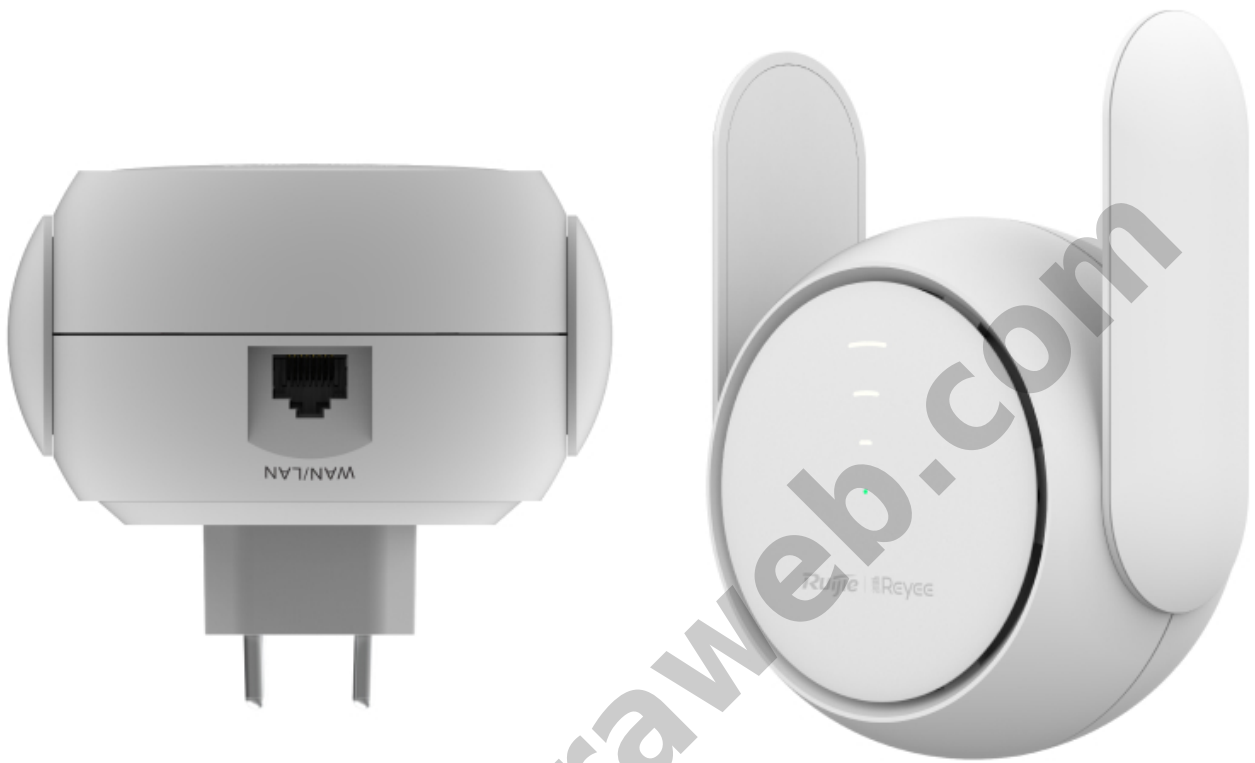

RG-EW1200R REYEE Dual-band Mesh Wi-Fi Extender

Kode : RG-EW1200R

Brand : Ruijie - Reeye

Jenis : Wireless Indoor

Harga : Rp 402.000,00

RG-EW1200R Ruijie Reeye Dual-band Mesh Wi-Fi Extender. RG-EW1200R clearly shows you the signal strength and guides you the best spot to position the repeater, while others only give you the "Yes or No" answer. When the primary router is Reeye Mesh Wi-Fi series, mesh them up and enjoy the seamless network.

Penawaran Harga Spesial

 08112039555

- Cover your whole home network with one-click
- Unbreakable Wi-Fi signal throughout your Home
- Three-bar signal indicator guides you to find the best spot
- Reeye Mesh brings you unlimited signal connection everywhere you go
- More wireless mode options, more surprise
- Take control of your home network at your fingertips