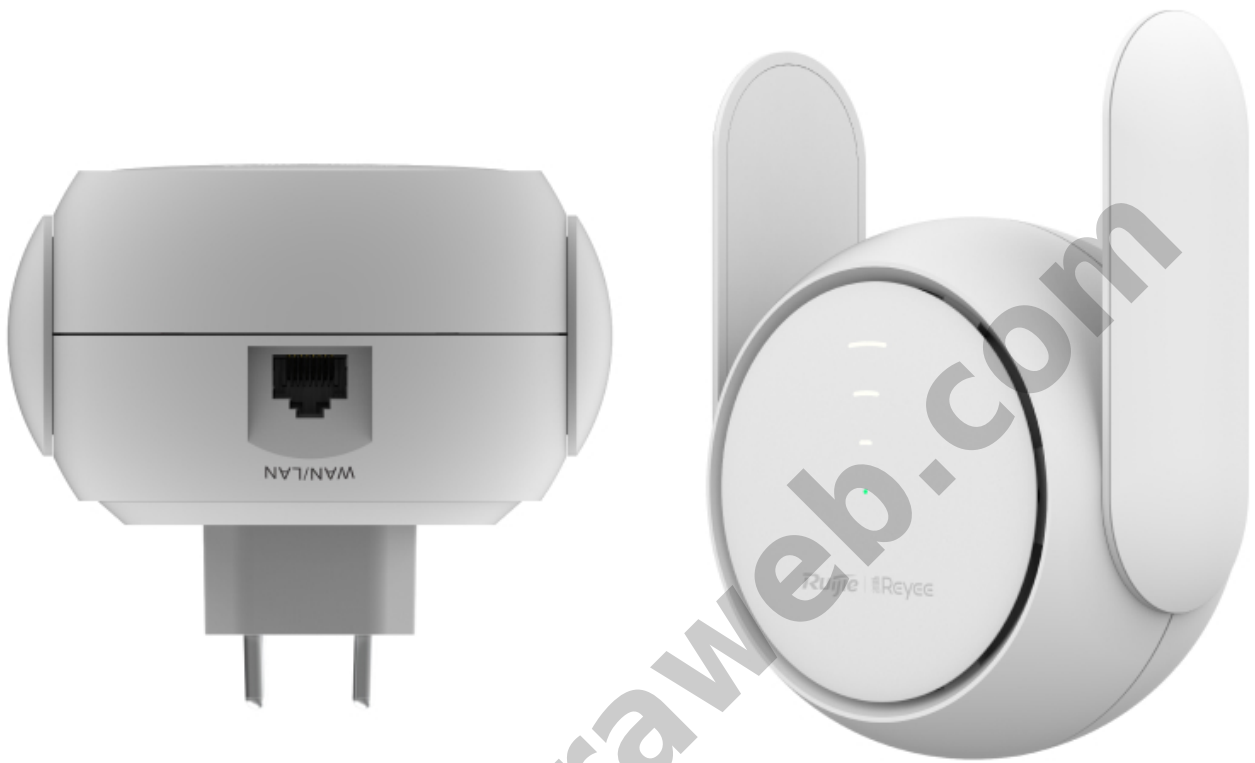

RG-EW1200R REYEE Dual-band Mesh Wi-Fi Extender

Kode : RG-EW1200R
Brand : Ruijie - Reeye
Jenis : Discontinued
Harga : Rp 422.000,00

RG-EW1200R Ruijie Reeye Dual-band Mesh Wi-Fi Extender. RG-EW1200R clearly shows you the signal strength and guides you the best spot to position the repeater, while others only give you the "Yes or No" answer. When the primary router is Reeye Mesh Wi-Fi series, mesh them up and enjoy the seamless network.

***Spesifikasi perangkat dijual bisa berbeda dengan yang ditampilkan karena menyesuaikan dengan regulasi di Indonesia.**

Penawaran Harga Spesial

 **08112039555**

- Cover your whole home network with one-click
- Unbreakable Wi-Fi signal throughout your Home
- Three-bar signal indicator guides you to find the best spot
- Reeye Mesh brings you unlimited signal connection everywhere you go
- More wireless mode options, more surprise
- Take control of your home network at your fingertips