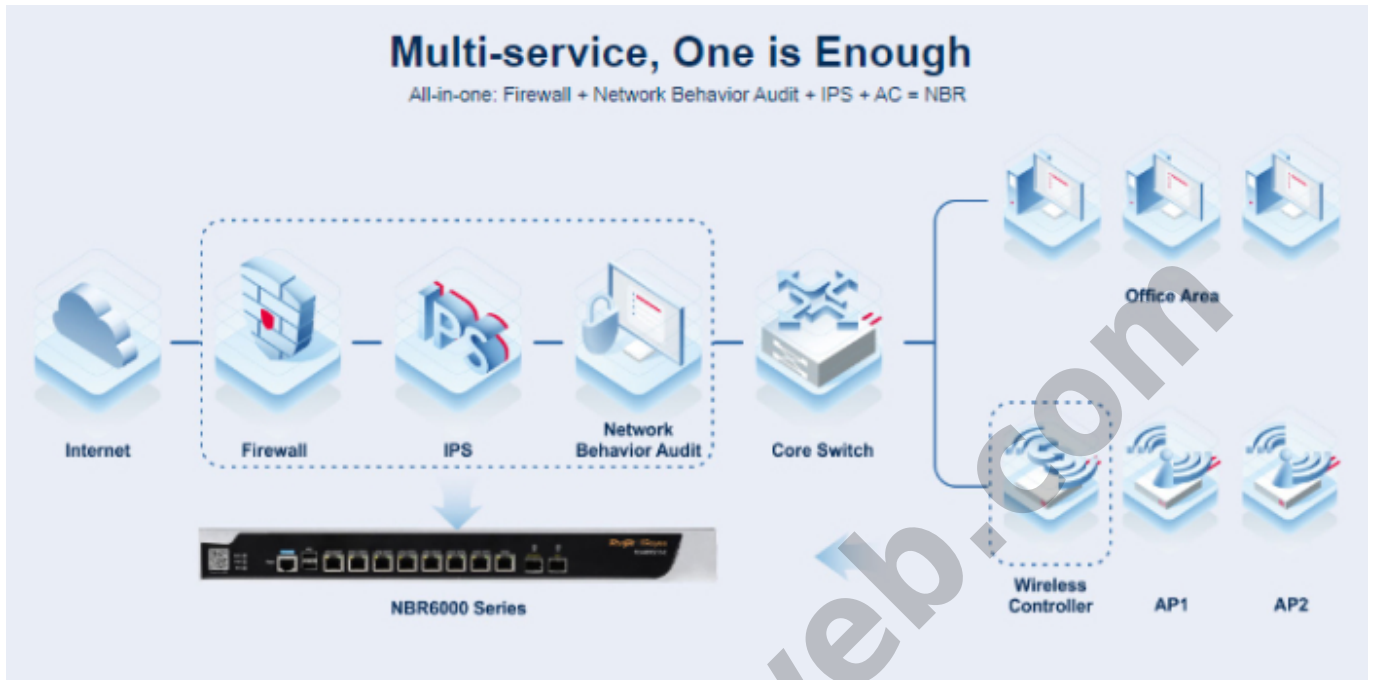

RG-NBR6205-E REYEE High-performance Cloud Managed Security Router

Kode : RG-NBR6205-E

Brand : Ruijie - Reeye

Jenis : Router Rackmount

RG-NBR6205-E Ruijie Reeye High-performance Cloud Managed Router.

Produk ini merupakan produk Fix Price. Pembelian produk tidak dapat menggunakan diskon apapun.

Penawaran Harga Spesial

 **08112039555**

- High performance, "All-in-One" cloud managed security router
- All-in-one: firewall + network behavior audit + IPS + AC = NBR
- Open API, freely third party Integration
- Accurate screen mirroring, one-to-one guest room screen mirroring
- L7 DPI and intelligent flow control in VPN tunnels
- Integrated wireless AC, free to use

Specification

Model	RG-NBR6205-E
CPU	2 Cores, 1.2 GHz
RAM/SDRAM	2 GB
Flash	8 MB
Hard Disk Drive	1 TB (Not delivered with the router, can be added)

WAN Port	1 x 10/100/1000 Base-T port
LAN Port	1 x 10/100/1000 Base-T port
LAN/WAN Switchable Port	6 x 10/100/1000 Base-T port 2x 1GBase-X SFP Ports
Throughput	1.5 Gbps
Client (Recommended)	500
LED	1x System Status LED 1 x Power Status LED 1x SATA LED
Button	1x Power button
Mounting Method	Rack-mounted
Rack Size	1U 19-inch Rack-mounted
Fan	2
Operating Temperature	0°C to 45°C (32°F to 113°F)
Operating Humidity	10% to 90% RH (non-condensing)
Max Managed Access Points	32 Access points or 64 wall-mounted access points
PPPoE Server Accounts	500
Internet Access Mode	PPPoE Client, DHCP Client, Static IP
LAN Port Link Aggregation	Yes
Authentication	Portal Authentication Password Authentication Voucher Authentication SMS Authentication
L2TP/PPTP Tunnels	400
L2TP/IPsec VPN Performance	400 Mbps
Dimensions (W x D x H)	440 x 43.6 x 200 mm (without rubber pads)
Package Dimension (W x D x H)	560 x 470 x 380 mm