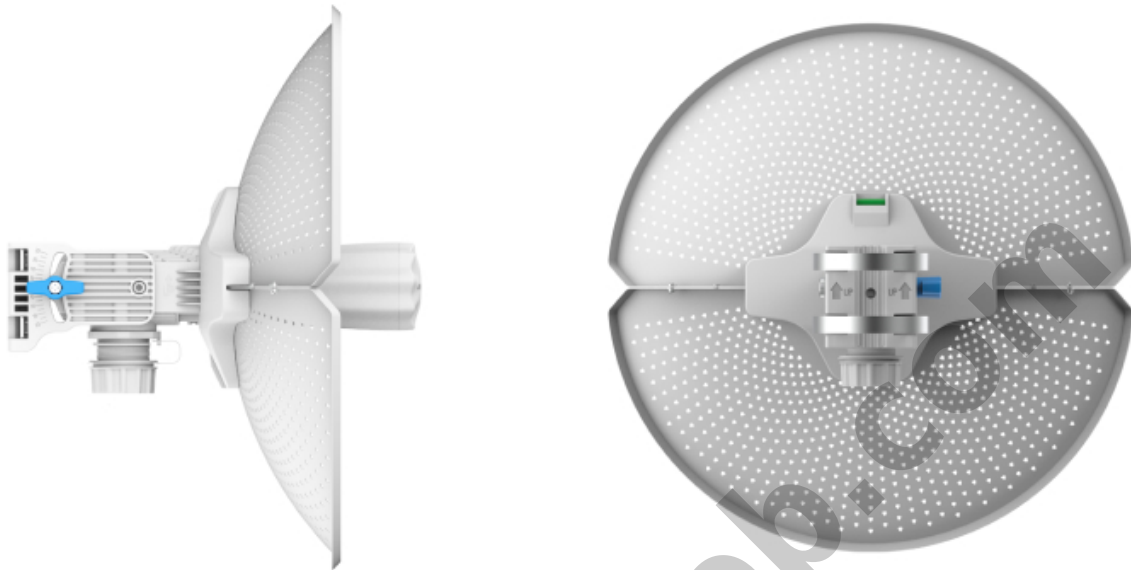

# RG-AirMetro460F REYEE CPE 5GHz

**Kode** : RG-AirMetro460F

**Brand** : Ruijie - Reyee

**Jenis** : Wireless PTP

**Harga** : Rp 760.000,00

Ruijie RG-AirMetro460F Ruijie Reyee 1x 10/100 Mbps Port with 23 dBi antenna gain.

Penawaran Harga Spesial

 **08112039555**

- PTP Max. 15 km Working Distance
- PTMP Easy Pairing All in 30 sec
- 24 V Passive PoE
- IP65, 6 kV Surge Protection and  $\pm 24$  kV ESD against Harsh Environment
- 220.32 km/h (137 mph) Wind Survivability
- All-in-one Cloud Management Simplifies the User Journey