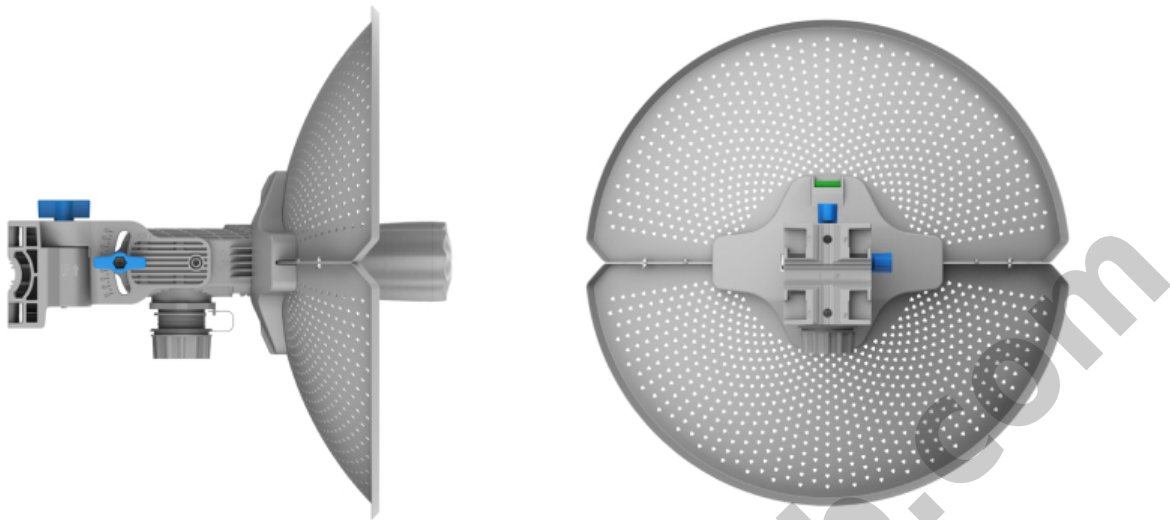

RG-AirMetro460G Gigabit CPE 5GHz

Kode : RG-AirMetro460G

Kategori : Ruijie & Reyee Wireless

Harga : Rp 869.000,00

Ruijie RG-AirMetro460G 1x 10/100/1000 Mbps Port with 23 dBi antenna gain.

Produk ini merupakan produk Fix Price. Pembelian produk tidak dapat menggunakan diskon apapun.

Penawaran Harga Spesial

 **08112039555**

- PTP Max. 15 km Working Distance
- PTMP Easy Pairing All in 30 sec
- 24 V Passive PoE
- IP65, 6 kV Surge Protection and ± 24 kV ESD against Harsh Environment
- 220.32 km/h (137 mph) Wind Survivability
- All-in-one Cloud Management Simplifies the User Journey

Specification

Model	RG-AirMetro460G
Gain	23 dBi
Angle	H: 9°, V: 9°
Capacity	5 GHz, 867 Mbps
Frequency Range*	Indonesia : 2400-2483.5 MHz, EIRP ≤ 27 dBm 5725-5825 MHz, EIRP ≤ 23 dBm
Management Radio	2.412GHz-2.472GHz
Channel Width	20/40/80MHz
Service Ports	1x 10/100/1000 Mbps
Power	24 V Passive PoE
Power Consumption	≤ 12 W
Surge Protection	6 kV
Operating temperature	-40°C - 70°C
MTBF	>400.000H
IP Rating	IP65