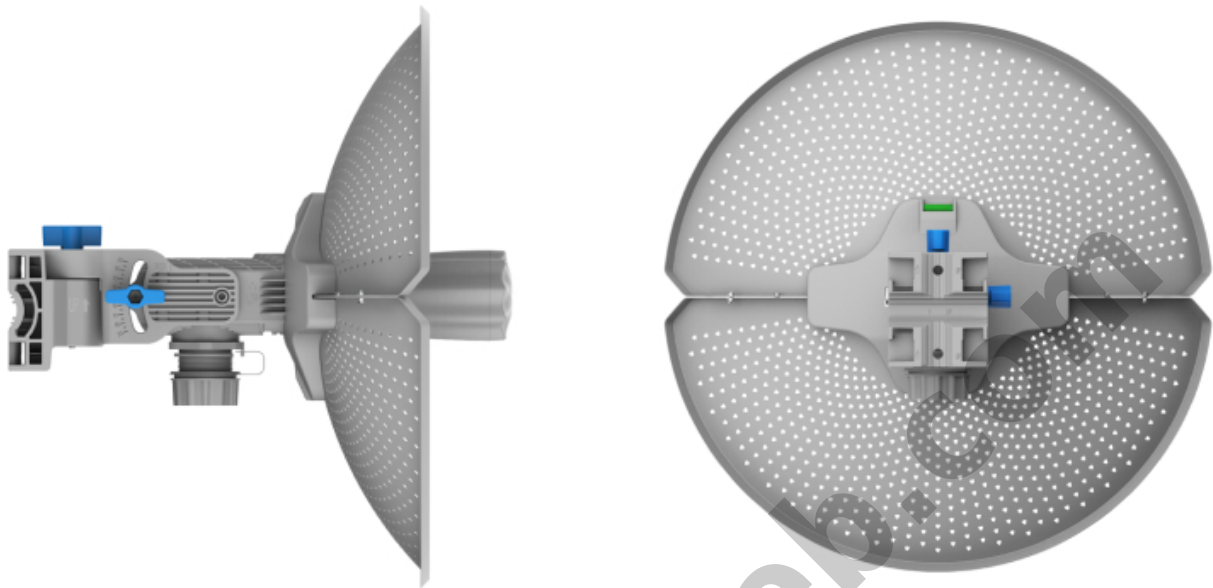

RG-AirMetro460G REYEE Gigabit CPE 5GHz

Kode : RG-AirMetro460G

Brand : Ruijie - Reeye

Jenis : Wireless PTP

Harga : Rp 950.000,00

Ruijie RG-AirMetro460G Ruijie Reeye 1x 10/100/1000 Mbps Port with 23 dBi antenna gain.

Penawaran Harga Spesial

 08112039555

- PTP Max. 15 km Working Distance
- PTMP Easy Pairing All in 30 sec
- 24 V Passive PoE
- IP65, 6 kV Surge Protection and ± 24 kV ESD against Harsh Environment
- 220.32 km/h (137 mph) Wind Survivability
- All-in-one Cloud Management Simplifies the User Journey

Specification

Model	RG-AirMetro460G
Gain	23 dBi
Angle	H: 9°, V: 9°
Capacity	5 GHz, 867 Mbps
Frequency Range*	Indonesia : 2400-2483.5 MHz, EIRP ≤ 27 dBm 5725-5825 MHz, EIRP ≤ 23 dBm
Management Radio	2.412GHz-2.472GHz
Channel Width	20/40/80MHz
Service Ports	1x 10/100/1000 Mbps
Power	24 V Passive PoE
Power Consumption	≤ 12 W
Surge Protection	6 kV
Operating temperature	-40°C - 70°C
MTBF	>400.000H
IP Rating	IP65