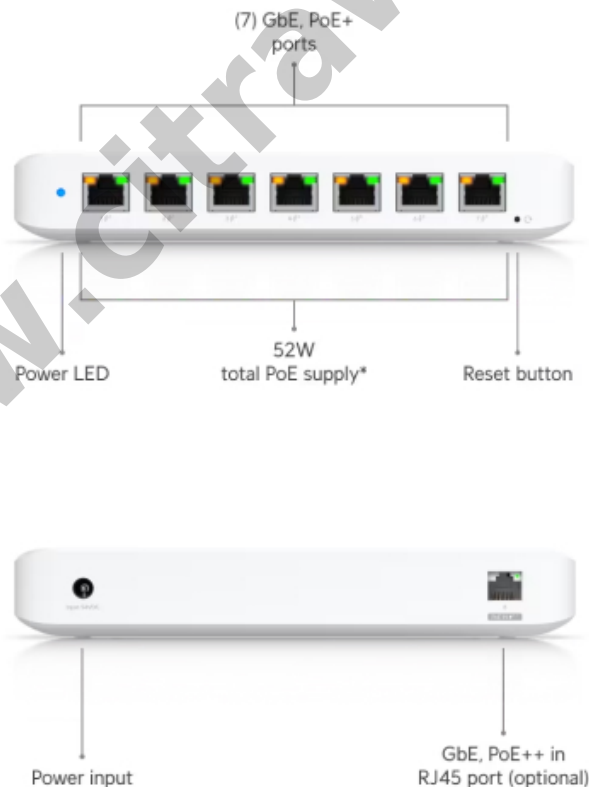

Ultra 60W UNIFI UBIQUITI 8-Port Gigabit POE Switch

Kode : USW-Ultra-60W
Brand : Ubiquiti
Jenis : Switch Managed POE
Harga : Rp 2.618.000,00

USW-Ultra-60W UniFi A compact, Layer 2, 8-port GbE PoE switch with versatile mounting options (52W PoE).

Produk ini merupakan produk Fix Price. Pembelian produk tidak dapat menggunakan diskon apapun.

Penawaran Harga Spesial

 08112039555

Specification

Model	USW-Ultra-60W
--------------	---------------

Ports	8 x 1 GbE RJ45 (7 PoE+; 1 PoE++ input)
Max. PoE Output	Up to PoE+
Total PoE Availability	PoE++ input: 42W PoE+ input: 16W 60W PoE adapter input: 42W 60W AC adapter input: 52W
Layer Type	Layer 2
Switching capacity	16 Gbps
Total Non-Blocking Throughput	8 Gbps
Forwarding rate	12 Mpps
Supported VLANs	256
MAC address table	4000
Dimensions (W x D x H)	203 x 76 x 33 mm
Max. PoE Wattage per Port by PSE (PoE+)	30W
Max. Power Consumption	9W (Excluding PoE Output) with PoE input 8W (Excluding PoE Output) with adapter input
Power Method	(1) AC/DC adapter (Included) (1) PoE++
Power Input Method	DC Input PoE
Power Supply	AC/DC, external, 60W
Supported Voltage Range	50—57V DC/PoE
Management	Ethernet
Heat Dissipation (Excluding PoE Output)	30.708 BTU/hr 27.296 BTU/hr
Enclosure Material	Polycarbonate
Ambient Operating Temperature	PoE++ input: -30 to 60 C (-22 to 140 F) 60W AC adapter input: -20 to 45 C (-4 to 113 F)
Ambient Operating Humidity	10 to 90% noncondensing
Certifications	CE, FCC, IC