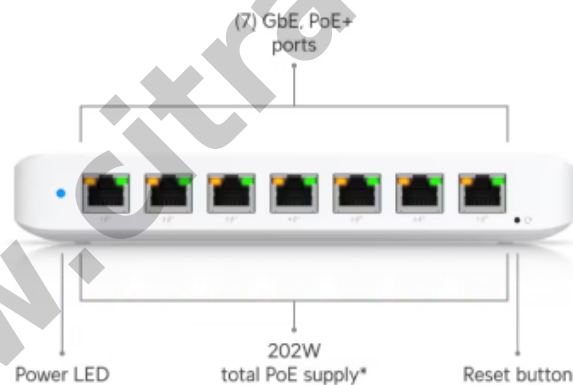

# Ultra 210W UNIFI UBIQUITI 8-Port Gigabit POE Switch

**Kode** : USW-Ultra-210W

**Brand** : Ubiquiti

**Jenis** : Switch Managed POE

**Harga** : Rp 3.610.000,00

USW-Ultra-210W UniFi 8 port GbE PoE+ Switch Layer 2 powered by PoE + +input, 210W power adapter included, with versatile mounting options

## Specification

<b>Model</b>	USW-Ultra-210W
<b>Ports</b>	8 1 GbE RJ45 (7 PoE+; 1 PoE++ input)
<b>Max. PoE Output</b>	Up to PoE+
<b>Total PoE Availability</b>	PoE++ input: 42W PoE+ input: 16W 60W PoE adapter input: 42W 60W AC adapter input: 52W 210W AC adapter input: 202W
<b>Layer Type</b>	Layer 2
<b>Switching capacity</b>	16 Gbps
<b>Total Non-Blocking Throughput</b>	8 Gbps
<b>Forwarding rate</b>	12 Mpps
<b>Supported VLANs</b>	256
<b>MAC address table</b>	4000
<b>Dimensions (W x D x H)</b>	203 x 76 x 33 mm
<b>Max. PoE Wattage per Port by PSE (PoE+)</b>	30W
<b>Max. Power Consumption</b>	9W (Excluding PoE Output) with PoE input 8W (Excluding PoE Output) with adapter input 210W (Including PoE Output) with 210W AC adapter input
<b>Power Method</b>	(1) AC/DC adapter (Included) (1) PoE++
<b>Power Input Method</b>	DC Input PoE
<b>Power Supply</b>	AC/DC, external, 210W
<b>Supported Voltage Range</b>	50—57V DC/PoE
<b>Management</b>	Ethernet
<b>Heat Dissipation (Excluding PoE Output)</b>	30.708 BTU/hr 27.296 BTU/hr
<b>Enclosure Material</b>	Polycarbonate
<b>Ambient Operating Temperature</b>	PoE++ input: -30 to 60 C (-22 to 140 F) 210W AC adapter input: -20 to 60 C (-4 to 140 F)
<b>Ambient Operating Humidity</b>	10 to 90% noncondensing
<b>Certifications</b>	CE, FCC, IC