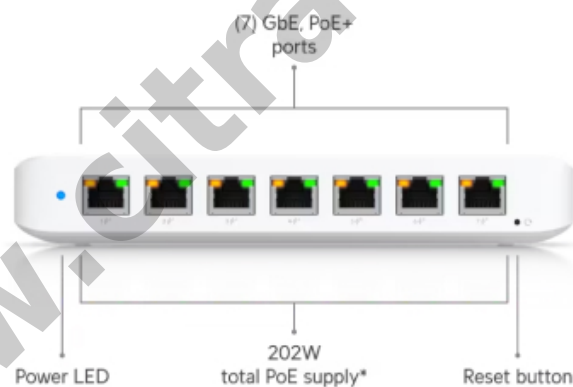

Ultra 210W UNIFI UBIQUITI 8-Port Gigabit POE Switch

Kode : USW-Ultra-210W

Brand : Ubiquiti

Jenis : Switch Managed POE

Harga : Rp 3.610.000,00

USW-Ultra-210W UniFi 8 port GbE PoE+ Switch Layer 2 powered by PoE + +input, 210W power adapter included, with versatile mounting options

Produk ini merupakan produk Fix Price. Pembelian produk tidak dapat menggunakan diskon apapun.

Penawaran Harga Spesial

 08112039555

Specification

Model	USW-Ultra-210W
Ports	8 1 GbE RJ45 (7 PoE+; 1 PoE++ input)
Max. PoE Output	Up to PoE+
Total PoE Availability	PoE++ input: 42W PoE+ input: 16W 60W PoE adapter input: 42W 60W AC adapter input: 52W 210W AC adapter input: 202W
Layer Type	Layer 2
Switching capacity	16 Gbps
Total Non-Blocking Throughput	8 Gbps
Forwarding rate	12 Mpps
Supported VLANs	256
MAC address table	4000
Dimensions (W x D x H)	203 x 76 x 33 mm
Max. PoE Wattage per Port by PSE (PoE+)	30W
Max. Power Consumption	9W (Excluding PoE Output) with PoE input 8W (Excluding PoE Output) with adapter input 210W (Including PoE Output) with 210W AC adapter input
Power Method	(1) AC/DC adapter (Included) (1) PoE++
Power Input Method	DC Input PoE
Power Supply	AC/DC, external, 210W
Supported Voltage Range	50—57V DC/PoE
Management	Ethernet
Heat Dissipation (Excluding PoE Output)	30.708 BTU/hr 27.296 BTU/hr
Enclosure Material	Polycarbonate
Ambient Operating Temperature	PoE++ input: -30 to 60 C (-22 to 140 F) 210W AC adapter input: -20 to 60 C (-4 to 140 F)
Ambient Operating Humidity	10 to 90% noncondensing
Certifications	CE, FCC, IC