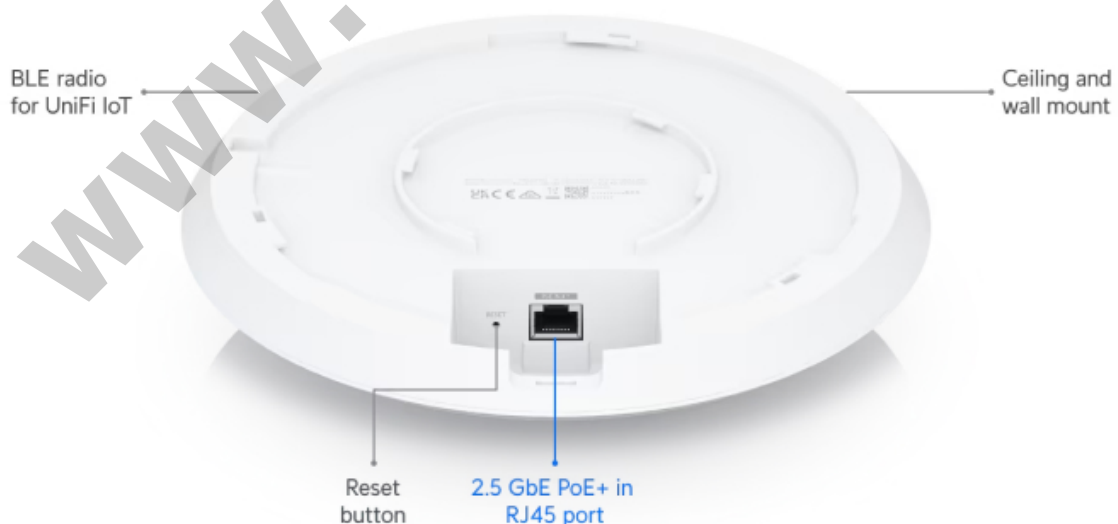

U6 Enterprise UNIFI UBIQUITI WiFi 6 Access Point

Kode : U6-Enterprise

Brand : Ubiquiti

Jenis : Wireless Indoor

Harga : Rp 5.584.000,00

Ceiling-mounted WiFi 6E AP with 10 spatial streams to provide seamless, multi-band coverage within high client density environments.

Penawaran Harga Spesial

 **08112039555**

Specification

Model	U6-Enterprise
WiFi Standard	WiFi 6E
Spatial Streams	10
Coverage Area	140 m ² (1,500 ft ²)
Max. Client Count	600+
Mounting	Ceiling, Wall (Pro Mount Included)
Power Method	PoE+
MIMO	6 GHz : 4 x 4 (DL/UL MU-MIMO) 5 GHz : 4 x 4 (DL/UL MU-MIMO) 2.4 GHz : 2 x 2 (DL/UL MU-MIMO)
Max. Data Rate	6 GHz : 4.8 Gbps (BW160) 5 GHz : 4.8 Gbps (BW160) 2.4 GHz : 573.5 Mbps (BW40)
Antenna Gain	6 GHz : 6 dBi 5 GHz : 5.3 dBi 2.4 GHz : 3.2 dBi
Max. TX Power	6 GHz : 26 dBm 5 GHz : 26 dBm 2.4 GHz : 22 dBm
Max. BSSIDs	8 per Radio
Supported Data Rates	802.11ax (WiFi 6/6E) : 7.3 Mbps to 4.8 Gbps (MCS0 - MCS11 NSS1/2/3/4, HE 20/40/80/160) 802.11ac (WiFi 5) : 6.5 Mbps to 3.4 Gbps (MCS0 - MCS9 NSS1/2/3/4, VHT 20/40/80/160) 802.11n : 6.5 Mbps to 600 Mbps (MCS0 - MCS31, HT 20/40)
Dimensions (W x D x H)	220 x 48 mm
Max. Power Consumption	22W
Supported Voltage Range	44-57V DC
Networking Interface	(1) 1/2.5 GbE RJ45 port
Management	Ethernet Bluetooth
Channel Bandwidth	HT 20/40, VHT 20/40/80/160, HE 20/40/80/160 (MHz)
Certifications	CE, FCC, IC
Operating Frequency	Worldwide: 2400 - 2483.5 MHz 5150 - 5725 MHz 5925 - 7125 MHz