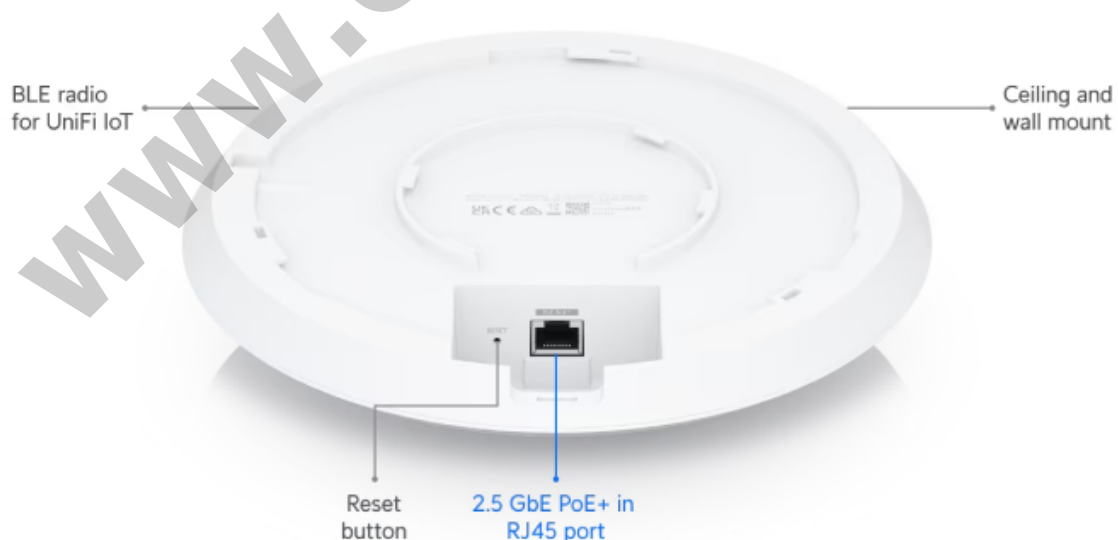

U6 Enterprise UNIFI UBIQUITI WiFi 6 Access Point

Kode : U6-Enterprise
Brand : Ubiquiti
Jenis : Wireless Indoor
Harga : Rp 5.584.000,00

Ceiling-mounted WiFi 6E AP with 10 spatial streams to provide seamless, multi-band coverage within high client density environments.

Penawaran Harga Spesial

 **08112039555**

Specification

Model	U6-Enterprise
WiFi Standard	WiFi 6E
Spatial Streams	10
Coverage Area	140 m ² (1,500 ft ²)
Max. Client Count	600+
Mounting	Ceiling, Wall (Pro Mount Included)
Power Method	PoE+
MIMO	6 GHz : 4 x 4 (DL/UL MU-MIMO) 5 GHz : 4 x 4 (DL/UL MU-MIMO) 2.4 GHz : 2 x 2 (DL/UL MU-MIMO)
Max. Data Rate	6 GHz : 4.8 Gbps (BW160) 5 GHz : 4.8 Gbps (BW160) 2.4 GHz : 573.5 Mbps (BW40)
Antenna Gain	6 GHz : 6 dBi 5 GHz : 5.3 dBi 2.4 GHz : 3.2 dBi
Max. TX Power	6 GHz : 26 dBm 5 GHz : 26 dBm 2.4 GHz : 22 dBm
Max. BSSIDs	8 per Radio
Supported Data Rates	802.11ax (WiFi 6/6E) : 7.3 Mbps to 4.8 Gbps (MCS0 - MCS11 NSS1/2/3/4, HE 20/40/80/160) 802.11ac (WiFi 5) : 6.5 Mbps to 3.4 Gbps (MCS0 - MCS9 NSS1/2/3/4, VHT 20/40/80/160) 802.11n : 6.5 Mbps to 600 Mbps (MCS0 - MCS31, HT 20/40)
Dimensions (W x D x H)	220 x 48 mm
Max. Power Consumption	22W
Supported Voltage Range	44-57V DC
Networking Interface	(1) 1/2.5 GbE RJ45 port
Management	Ethernet Bluetooth
Channel Bandwidth	HT 20/40, VHT 20/40/80/160, HE 20/40/80/160 (MHz)
Certifications	CE, FCC, IC
Operating Frequency	Worldwide: 2400 - 2483.5 MHz 5150 - 5725 MHz 5925 - 7125 MHz