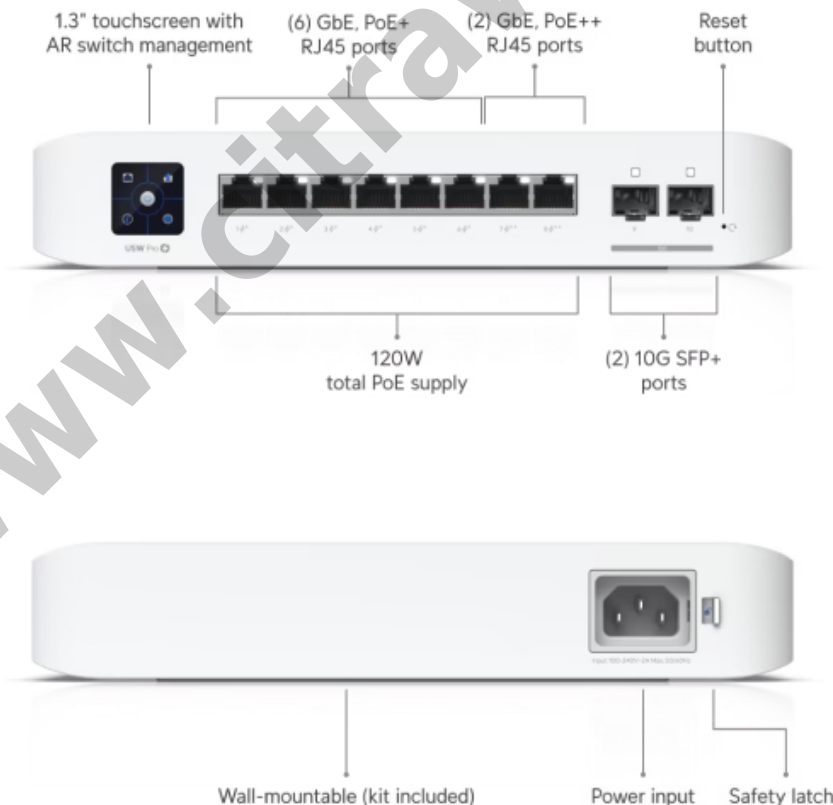

Pro 8 PoE UNIFI UBIQUITI 8-Port POE++ Switch with SFP+ Uplink

Kode : USW-Pro-8-PoE
Brand : Ubiquiti
Jenis : Switch Managed POE
Harga : Rp 6.118.000,00

USW-Pro-8-PoE UniFi 8 port GbE Layer 3 switch with PoE+ and PoE++ output.

Produk ini merupakan produk Fix Price. Pembelian produk tidak dapat menggunakan diskon apapun.

Penawaran Harga Spesial

08112039555

Specification

Model	USW-Pro-8-PoE