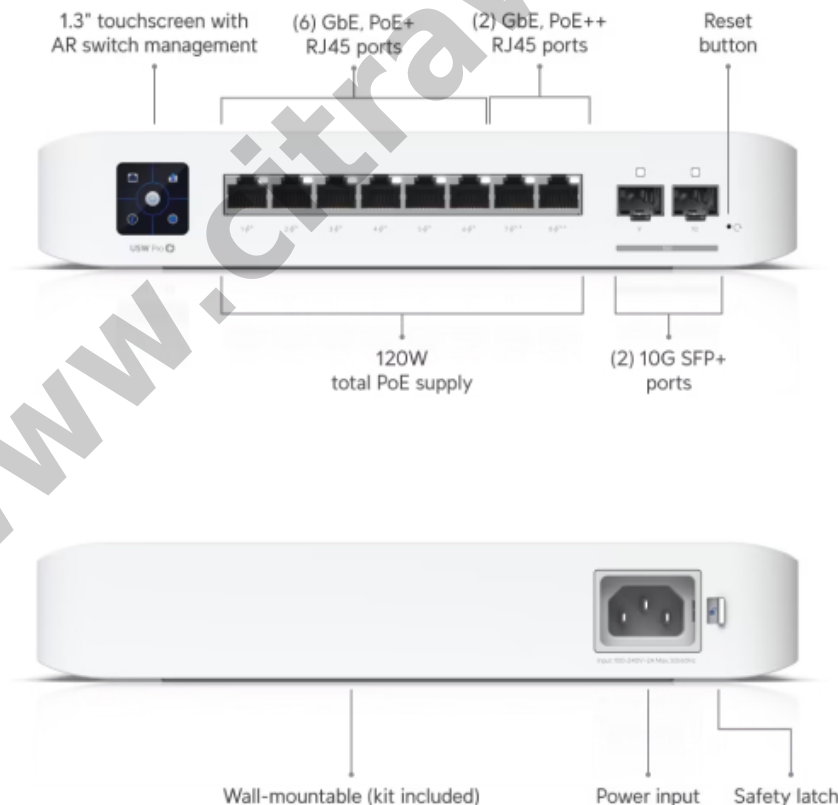

# Pro 8 PoE UNIFI UBIQUITI 8-Port POE++ Switch with SFP+ Uplink

**Kode** : USW-Pro-8-PoE

**Brand** : Ubiquiti

**Jenis** : Switch Managed POE

**Harga** : Rp 5.818.000,00

USW-Pro-8-PoE UniFi 8 port GbE Layer 3 switch with PoE+ and PoE++ output.

## Specification

<b>Model</b>	USW-Pro-8-PoE
--------------	---------------

<b>Ports</b>	1 GbE RJ45 : 8 (6 PoE+; 2 PoE++) 10G SFP+ : 2
<b>Total PoE Availability</b>	120W
<b>Max. PoE Wattage per Port by PSE</b>	PoE : 15.4W PoE+ : 32W PoE++ : 64W
<b>Layer Type</b>	Layer 3
<b>Switching capacity</b>	56 Gbps
<b>Total Non-Blocking Throughput</b>	28 Gbps
<b>Forwarding rate</b>	42 Mpps
<b>Supported VLANs</b>	1000
<b>MAC address table</b>	16000
<b>L3 Table Size</b>	ARP Entries : 6,000 IPv4 Routes : 512
<b>Packet Buffer Size</b>	1.5 MB
<b>Dimensions (W x D x H)</b>	200 x 248 x 44 mm
<b>Max. Power Consumption</b>	30W (Excluding PoE Output) 150W (Including PoE Output)
<b>Power Method</b>	Universal input, 100–240V AC, 50/60 Hz
<b>Power Input Method</b>	AC input
<b>Power Supply</b>	AC/DC, internal, 150W
<b>Supported Voltage Range</b>	100–240V AC
<b>Management</b>	Ethernet AR
<b>Heat Dissipation (Excluding PoE Output)</b>	102.36 BTU/hr
<b>Enclosure Material</b>	Polycarbonate
<b>Supported Rack Depth</b>	400~1200 mm (15.7-47.2")
<b>LCM Display</b>	1.3" touchscreen
<b>Ambient Operating Temperature</b>	-5 to 45 C (23 to 113 F)
<b>Ambient Operating Humidity</b>	10 to 90% noncondensing
<b>Certifications</b>	CE, FCC, IC