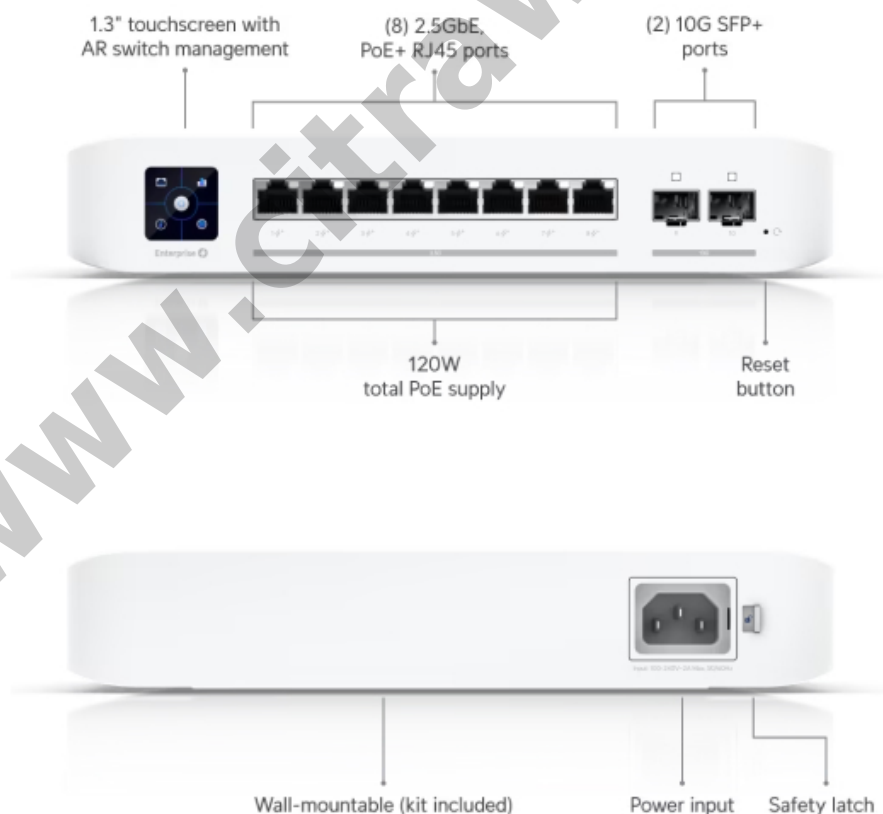

Enterprise 8 PoE UNIFI UBIQUITI 8-Port 2.5G POE+ Switch with SFP+ 10G Uplink

Kode : USW-Enterprise-8-PoE

Brand : Ubiquiti

Jenis : Switch Managed POE

Harga : Rp 9.526.000,00

USW-Enterprise-8-PoE UniFi 8 port Layer 3 switch with 2.5 GbE PoE+ output.

Produk ini merupakan produk Fix Price. Pembelian produk tidak dapat menggunakan diskon apapun.

Penawaran Harga Spesial

08112039555

Specification

Model	USW-Enterprise-8-PoE