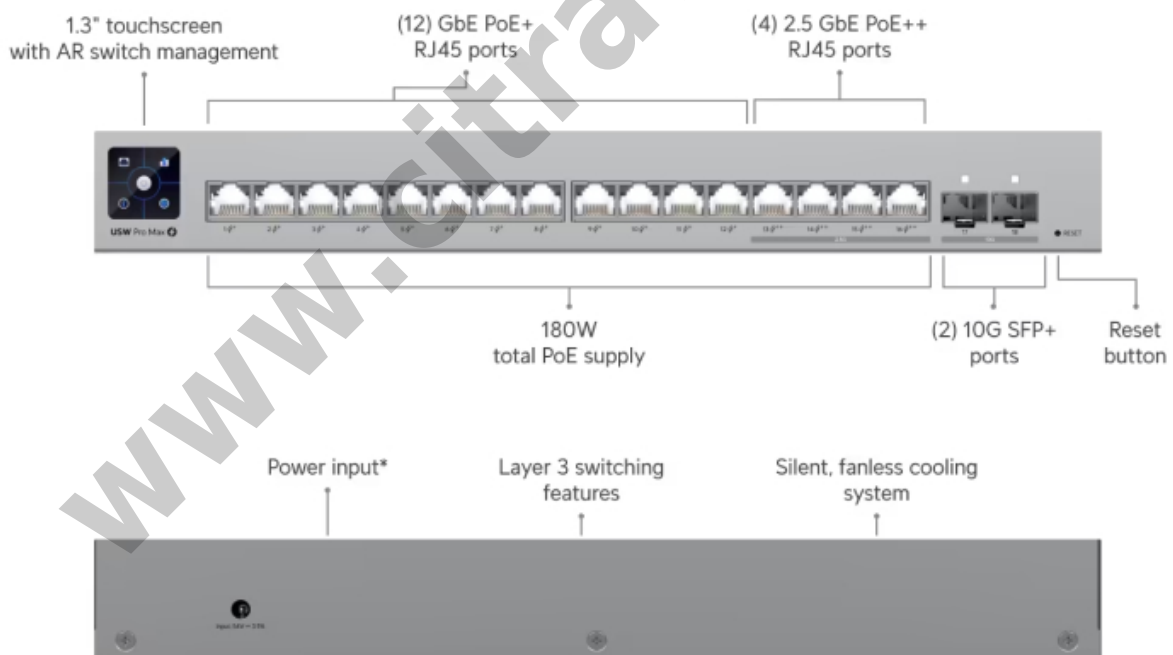

Pro Max 16 PoE UNIFI UBIQUITI 16-Port POE with 2-Port SFP+ 10G Switch

Kode : USW-Pro-Max-16-PoE

Brand : Ubiquiti

Jenis : Switch Managed POE

Harga : Rp 7.431.000,00

USW-Pro-Max-16-PoE UniFi 16-port, Layer 3 Etherlighting switch with 12-port GbE PoE+, 4-port 2.5 GbE PoE++, 2-port SFP+ 10G and versatile mounting options.

Produk ini merupakan produk Fix Price. Pembelian produk tidak dapat menggunakan diskon apapun.

Penawaran Harga Spesial

08112039555

*54V, 210W DC power adapter included.

Specification

Model	USW-Pro-Max-16-PoE
Ports	1 GbE RJ45 : 12 (All PoE+) 2.5 GbE RJ45 : 4 (All PoE+) 10G SFP+ : 2
Total PoE Availability	180W
Max. PoE Wattage per Port by PSE	PoE : 15.4W PoE+ : 32W PoE++ : 64W
Layer Type	Layer 3
Switching capacity	84 Gbps
Total Non-Blocking Throughput	42 Gbps
Forwarding rate	62 Mpps
Supported VLANs	1000
MAC address table	16000
L3 Table Size	ARP Entries : 6000 IPv4 Routes : 512
Packet Buffer Size	1.5 MB
Dimensions (W x D x H)	200 x 248 x 44 mm
Max. Power Consumption	25W (Excluding PoE Output) 210W (Including PoE Output)
Power Method	AC Adapter
Power Input Method	AC input
Power Supply	AC/DC, internal, 210W
Supported Voltage Range	50—54V DC
Management	Ethernet AR
Heat Dissipation (Excluding PoE Output)	102.36 BTU/hr
Enclosure Material	SGCC steel
Supported Rack Depth	400~1200 mm (15.7-47.2")
LCM Display	1.3" touchscreen
Ambient Operating Temperature	-5 to 40 C (23 to 104 F)
Ambient Operating Humidity	10 to 90% noncondensing
Certifications	CE, FCC, IC