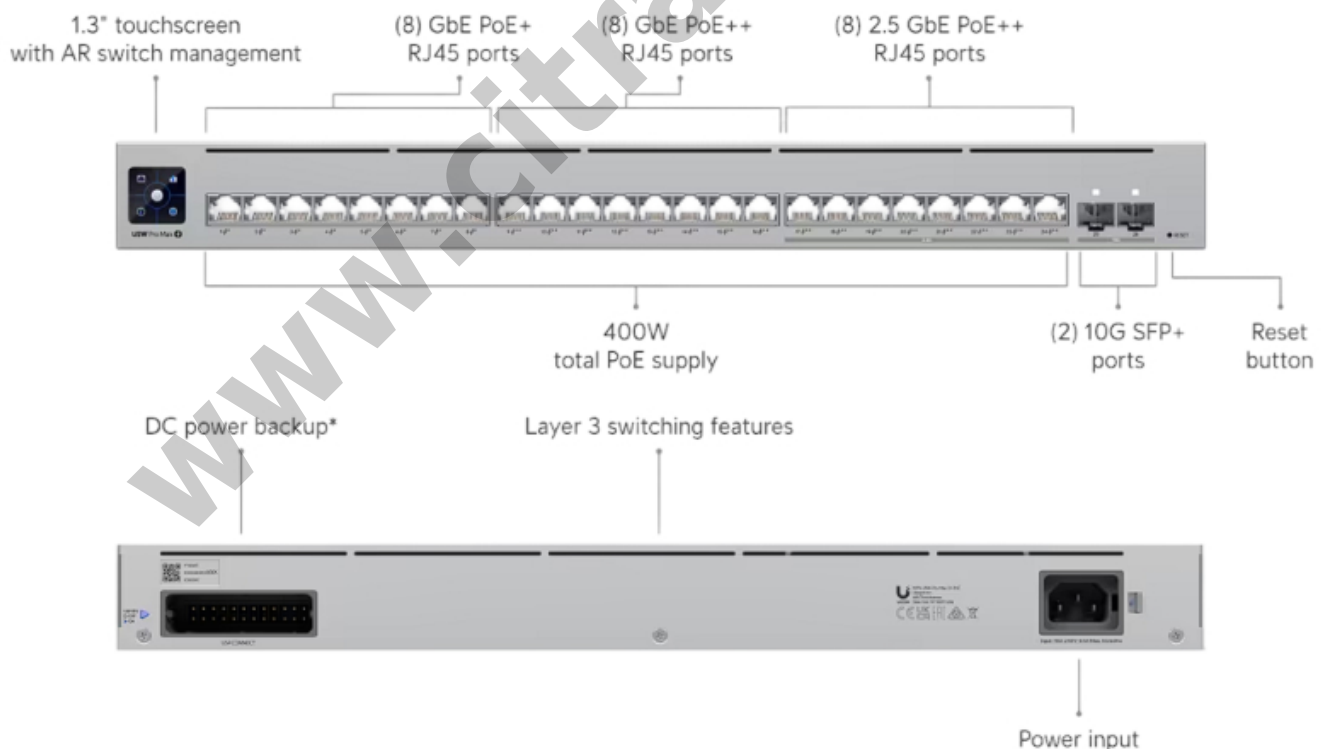

Pro Max 24 PoE UNIFI UBIQUITI 24-Port POE with 2-Port SFP+ 10G Switch

Kode : USW-Pro-Max-24-PoE

Brand : Ubiquiti

Jenis : Switch Managed POE

Harga : Rp 14.572.000,00

USW-Pro-Max-24-PoE UniFi 24-port, Layer 3 Etherlighting switch with 8-port GbE PoE+, 8-port GbE PoE++, 8-port 2.5 GbE PoE++, 2-port SFP+ 10G and versatile mounting options.

Produk ini merupakan produk Fix Price. Pembelian produk tidak dapat menggunakan diskon apapun.

Penawaran Harga Spesial

08112039555

Specification

Model	USW-Pro-Max-24-PoE
Ports	1 GbE RJ45 : 16 (8 PoE+; 8 PoE++) 2.5 GbE RJ45 : 8 (All PoE+) 10G SFP+ : 2
Total PoE Availability	400W
Max. PoE Wattage per Port by PSE	PoE : 15.4W PoE+ : 32W PoE++ : 64W
Layer Type	Layer 3
Switching capacity	112 Gbps
Total Non-Blocking Throughput	56 Gbps
Forwarding rate	83 Mpps
Supported VLANs	1000
MAC address table	16000
L3 Table Size	ARP Entries : 6000
Packet Buffer Size	1.5 MB
Dimensions (W x D x H)	442 x 325 x 44 mm
Max. Power Consumption	50W (Excluding PoE Output) 450W (Including PoE Output)
Power Method	(1) Universal input, 100—240V AC, 50/60 Hz (1) USP RPS DC input
Power Input Method	AC input
Power Supply	AC/DC, internal, 550W
Supported Voltage Range	100—240V AC
Management	Ethernet AR
Heat Dissipation (Excluding PoE Output)	170.6 BTU/hr
Enclosure Material	SGCC steel
Supported Rack Depth	400~1200 mm (15.7-47.2")
LCM Display	1.3" touchscreen
Ambient Operating Temperature	-5 to 40 C (23 to 104 F)
Ambient Operating Humidity	10 to 90% noncondensing
Certifications	CE, FCC, IC