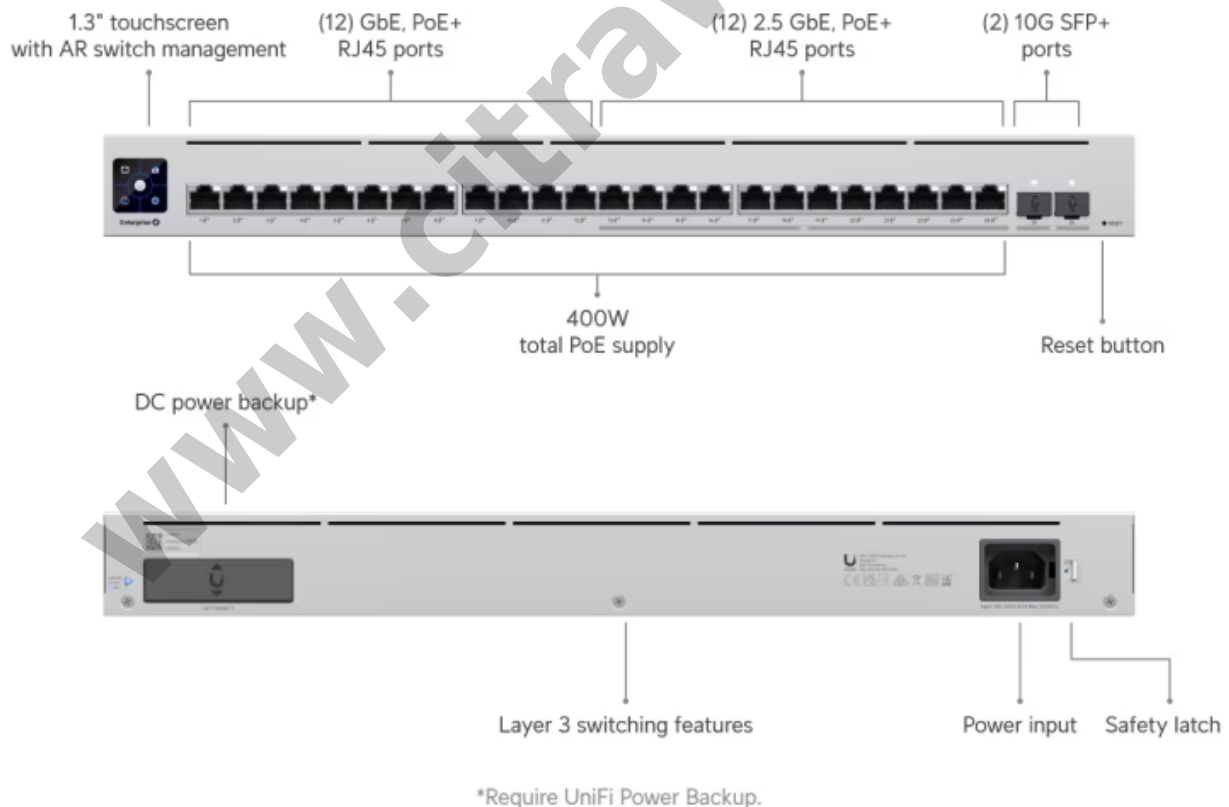

Enterprise 24 PoE UNIFI UBIQUITI 24-Port PoE+ Switch with SFP+ 10G Uplink

Kode : USW-Enterprise-24-POE

Brand : Ubiquiti

Jenis : Switch Managed POE

Harga : Rp 14.122.000,00

USW-Enterprise-24-POE UniFi 24-port, Layer 3 switch with 12-port GbE PoE+, 12-port 2.5 GbE PoE+ and 2-port SFP+ 10G.

Produk ini merupakan produk Fix Price. Pembelian produk tidak dapat menggunakan diskon apapun.

Penawaran Harga Spesial

08112039555

Specification

Model	USW-Enterprise-24-POE