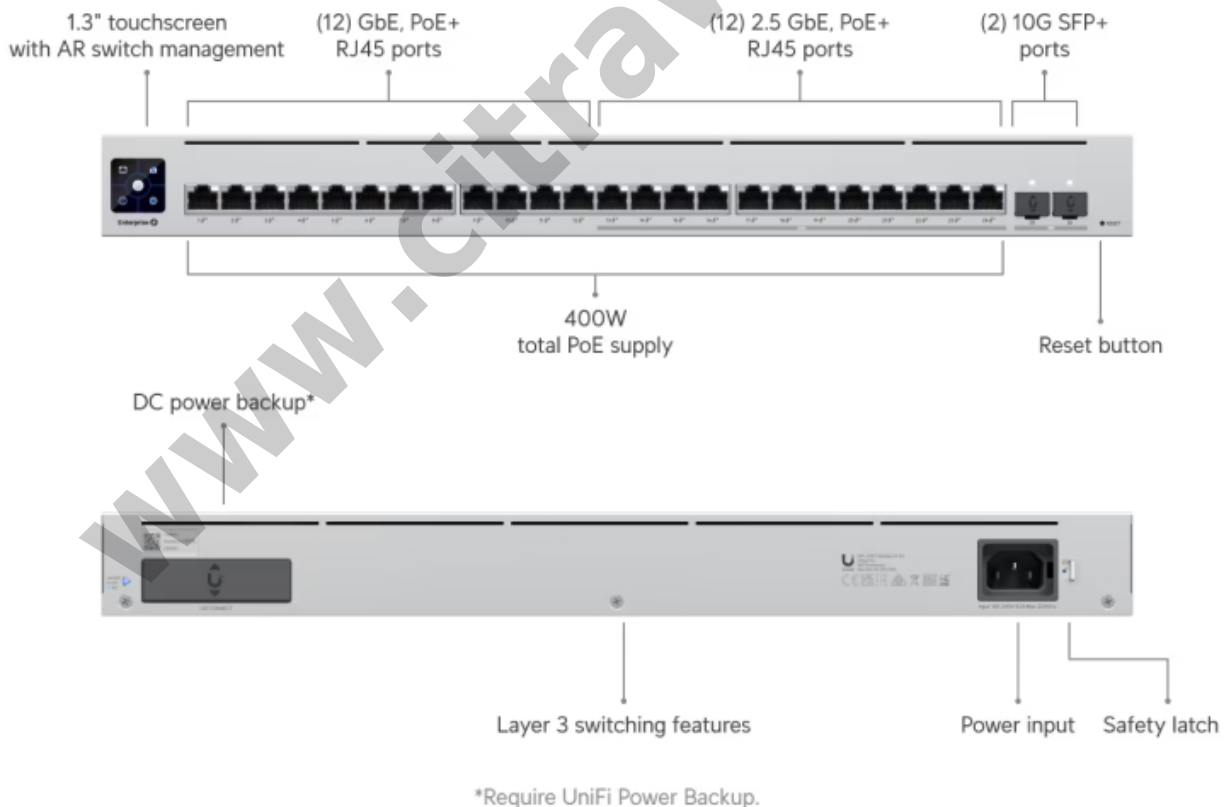

# Enterprise 24 PoE UNIFI UBIQUITI 24-Port PoE+ Switch with SFP+ 10G Uplink

**Kode** : USW-Enterprise-24-POE

**Brand** : Ubiquiti

**Jenis** : Switch Managed POE

**Harga** : Rp 15.400.000,00

USW-Enterprise-24-POE UniFi 24-port, Layer 3 switch with 12-port GbE PoE+, 12-port 2.5 GbE PoE+ and 2-port SFP+ 10G.

## Specification

<b>Model</b>	USW-Enterprise-24-POE
--------------	-----------------------

<b>Ports</b>	1 GbE RJ45 : 12 (All PoE+) 2.5 GbE RJ45 : 12 (All PoE+) 10G SFP+ : 2
<b>Total PoE Availability</b>	400W
<b>Max. PoE Wattage per Port by PSE</b>	PoE+ : 32W
<b>Redundancy</b>	DC Power Backup
<b>Layer Type</b>	Layer 3
<b>Switching capacity</b>	124 Gbps
<b>Total Non-Blocking Throughput</b>	62 Gbps
<b>Forwarding rate</b>	92 Mpps
<b>Supported VLANs</b>	1000
<b>MAC address table</b>	16000
<b>L3 Table Size</b>	ARP Entries : 4000 IPv4 Routes : 1000
<b>Packet Buffer Size</b>	4 MB
<b>Dimensions (W x D x H)</b>	442 x 325 x 44 mm
<b>Max. Power Consumption</b>	60W (Excluding PoE Output) 460W (Including PoE Output)
<b>Power Method</b>	(1) Universal input, 100—240V AC, 50/60 Hz (1) USP RPS DC input
<b>Power Input Method</b>	AC input
<b>Power Supply</b>	AC/DC, internal, 550W
<b>Supported Voltage Range</b>	100—240V AC
<b>Management</b>	Ethernet AR
<b>Heat Dissipation (Excluding PoE Output)</b>	204.72 BTU/hr
<b>Enclosure Material</b>	SGCC steel
<b>Supported Rack Depth</b>	400~1200 mm (15.7-47.2")
<b>LCM Display</b>	1.3" touchscreen
<b>Ambient Operating Temperature</b>	-5 to 40 C (23 to 104 F)
<b>Ambient Operating Humidity</b>	10 to 90% noncondensing
<b>Certifications</b>	CE, FCC, IC