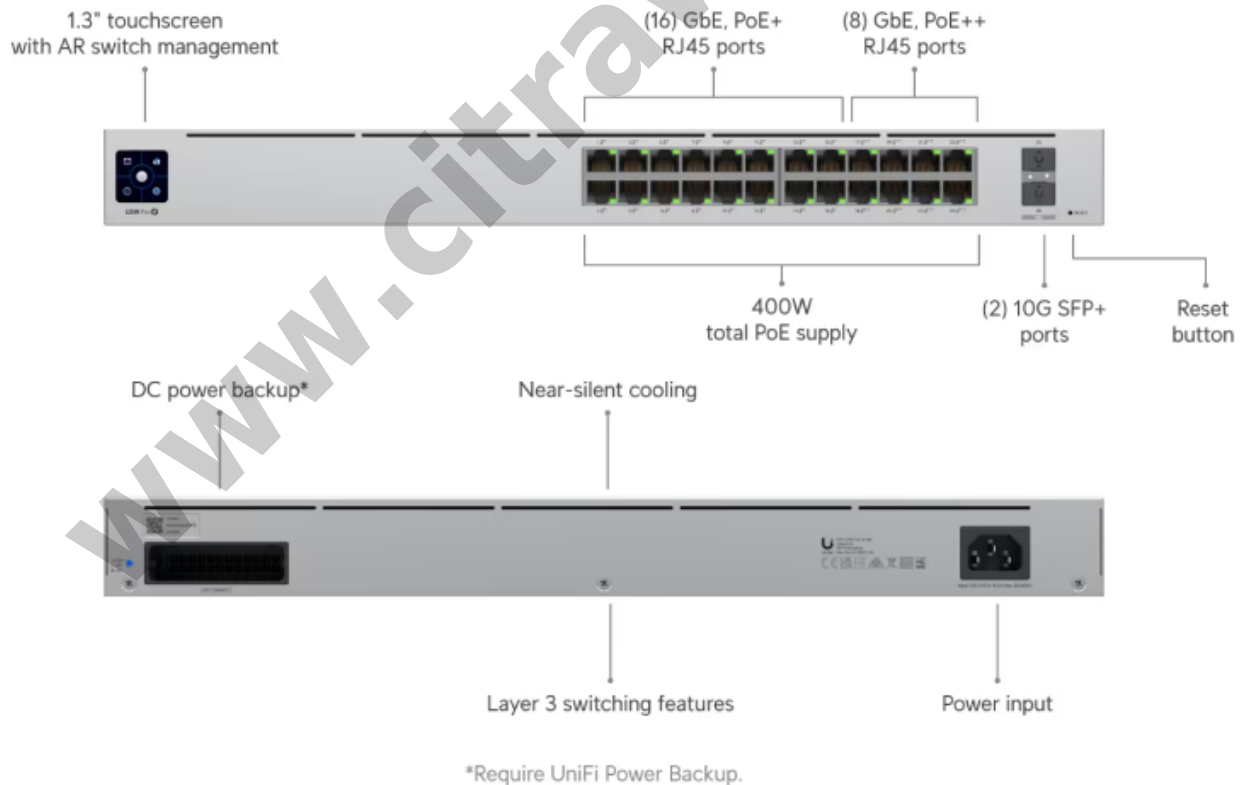

Pro 24 PoE UNIFI UBIQUITI 24-Port POE++ Switch with SFP+ Uplink

Kode : USW-PRO-24-POE

Brand : Ubiquiti

Jenis : Switch Managed POE

Harga : Rp 14.370.000,00

USW-PRO-24-POE UniFi 24-port GbE Layer 3 switch with 16-port GbE PoE+, 8-port GbE PoE++ and 2-port SFP+ 10G.

Produk ini merupakan produk Fix Price. Pembelian produk tidak dapat menggunakan diskon apapun.

Penawaran Harga Spesial

 **08112039555**

Specification

Model	USW-PRO-24-POE
--------------	----------------

Ports	1 GbE RJ45 : 24 (16 PoE+; 8 PoE++) 10G SFP+ : 2
Total PoE Availability	400W
Max. PoE Wattage per Port by PSE	PoE : 15.4W PoE+ : 32W PoE++ : 64W
Layer Type	Layer 3
Switching capacity	88 Gbps
Total Non-Blocking Throughput	44 Gbps
Forwarding rate	65 Mpps
Supported VLANs	1000
MAC address table	16000
L3 Table Size	ARP Entries : 768 IPv4 Routes : 64
Packet Buffer Size	2 MB
Dimensions (W x D x H)	442 x 285 x 44 mm
Max. Power Consumption	50W (Excluding PoE Output) 450W (Including PoE Output)
Power Method	(1) Universal input, 100–240V AC, 50/60 Hz (1) USP RPS DC input
Power Input Method	AC input
Power Supply	AC/DC, internal, 450W
Supported Voltage Range	100–240V AC
Management	Ethernet AR
Heat Dissipation (Excluding PoE Output)	170.6 BTU/hr
Enclosure Material	SGCC steel
Supported Rack Depth	400~1200 mm (15.7-47.2")
LCM Display	1.3" touchscreen
ESD/EMP Protection	Air: ± 16kV, contact: ± 12kV
Ambient Operating Temperature	-5 to 40 C (23 to 104 F)
Ambient Operating Humidity	10 to 90% noncondensing
Certifications	CE, FCC, IC