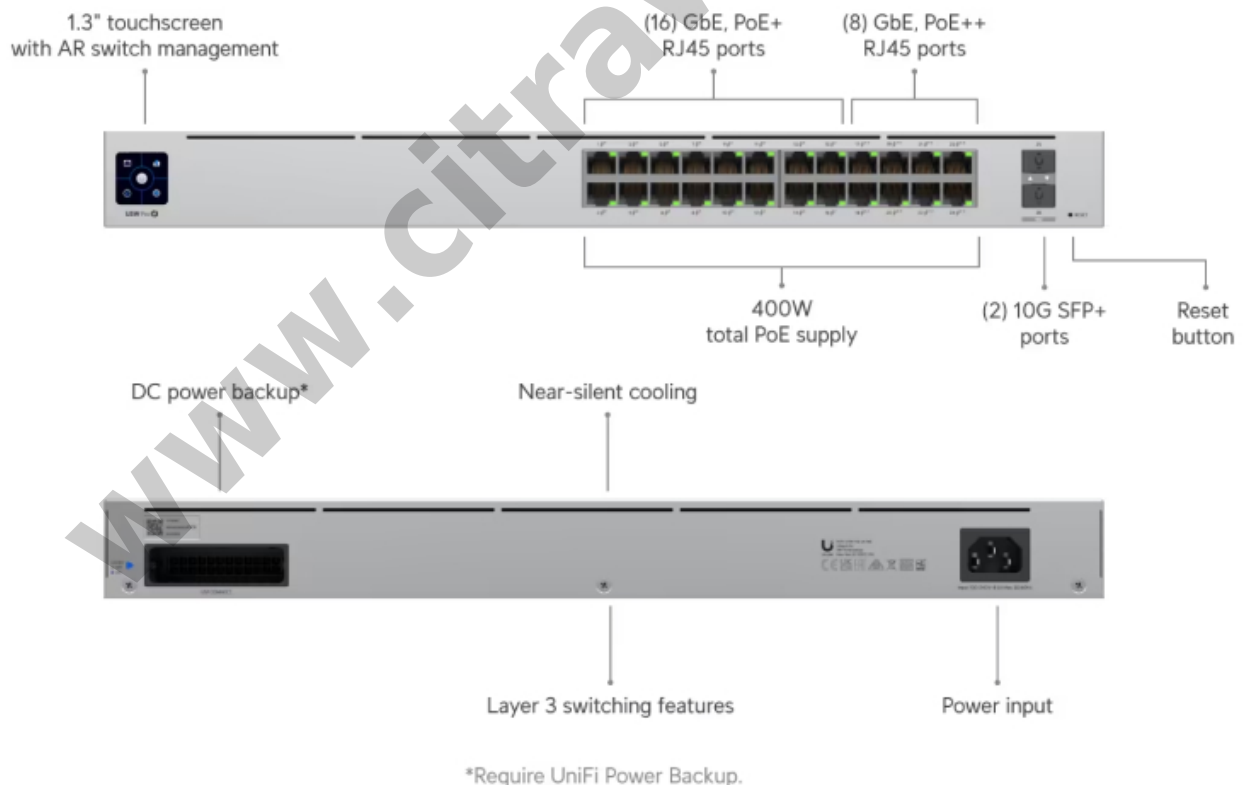

# Pro 24 PoE UNIFI UBIQUITI 24-Port POE++ Switch with SFP+ Uplink

**Kode** : USW-PRO-24-POE

**Brand** : Ubiquiti

**Jenis** : Switch Managed POE

**Harga** : Rp 12.456.000,00

USW-PRO-24-POE UniFi 24-port GbE Layer 3 switch with 16-port GbE PoE+, 8-port GbE PoE++ and 2-port SFP+ 10G.

## Specification

<b>Model</b>	USW-PRO-24-POE
--------------	----------------

<b>Ports</b>	1 GbE RJ45 : 24 (16 PoE+; 8 PoE++) 10G SFP+ : 2
<b>Total PoE Availability</b>	400W
<b>Max. PoE Wattage per Port by PSE</b>	PoE : 15.4W PoE+ : 32W PoE++ : 64W
<b>Layer Type</b>	Layer 3
<b>Switching capacity</b>	88 Gbps
<b>Total Non-Blocking Throughput</b>	44 Gbps
<b>Forwarding rate</b>	65 Mpps
<b>Supported VLANs</b>	1000
<b>MAC address table</b>	16000
<b>L3 Table Size</b>	ARP Entries : 768 IPv4 Routes : 64
<b>Packet Buffer Size</b>	2 MB
<b>Dimensions (W x D x H)</b>	442 x 285 x 44 mm
<b>Max. Power Consumption</b>	50W (Excluding PoE Output) 450W (Including PoE Output)
<b>Power Method</b>	(1) Universal input, 100–240V AC, 50/60 Hz (1) USP RPS DC input
<b>Power Input Method</b>	AC input
<b>Power Supply</b>	AC/DC, internal, 450W
<b>Supported Voltage Range</b>	100–240V AC
<b>Management</b>	Ethernet AR
<b>Heat Dissipation (Excluding PoE Output)</b>	170.6 BTU/hr
<b>Enclosure Material</b>	SGCC steel
<b>Supported Rack Depth</b>	400~1200 mm (15.7-47.2")
<b>LCM Display</b>	1.3" touchscreen
<b>ESD/EMP Protection</b>	Air: ± 16kV, contact: ± 12kV
<b>Ambient Operating Temperature</b>	-5 to 40 C (23 to 104 F)
<b>Ambient Operating Humidity</b>	10 to 90% noncondensing
<b>Certifications</b>	CE, FCC, IC