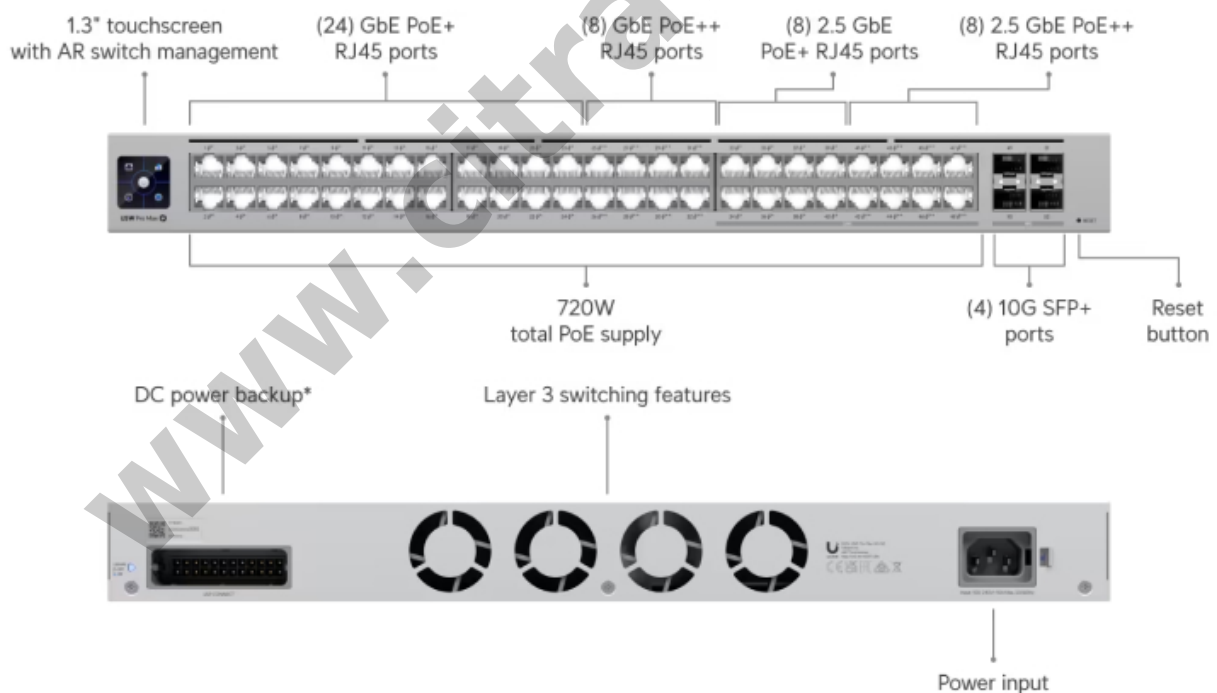

Pro Max 48 PoE UNIFI UBIQUITI 48-Port POE with 4-Port SFP+ 10G Switch

Kode : USW-Pro-Max-48-PoE

Brand : Ubiquiti

Jenis : Switch Managed POE

Harga : Rp 23.797.000,00

USW-Pro-Max-48-PoE UniFi 48-port, Layer 3 Etherlighting switch with 24-port GbE PoE+, 8-port GbE PoE++, 8-port 2.5 GbE PoE+, 8-port 2.5 GbE PoE++ and 4-port SFP+ 10G.

Produk ini merupakan produk Fix Price. Pembelian produk tidak dapat menggunakan diskon apapun.

Penawaran Harga Spesial

 **08112039555**

*Require UniFi Power Backup.

Specification

Model	USW-Pro-Max-48-PoE
Ports	1 GbE RJ45 : 32 (24 PoE+; 8 PoE++) 2.5 GbE RJ45 : 16 (8 PoE+; 8 PoE++) 10G SFP+ : 4
Total PoE Availability	720W
Max. PoE Wattage per Port by PSE	PoE : 15.4W PoE+ : 32W PoE++ : 64W
Layer Type	Layer 3
Switching capacity	224 Gbps
Total Non-Blocking Throughput	112 Gbps
Forwarding rate	167 Mpps
Supported VLANs	1000
MAC address table	32000
L3 Table Size	ARP Entries : 12000 IPv4 Routes : 12000
Packet Buffer Size	2 MB
Dimensions (W x D x H)	442.4 x 400 x 44 mm
Max. Power Consumption	100W (Excluding PoE Output) 820W (Including PoE Output)
Power Method	(1) Universal input, 100—240V AC, 50/60 Hz (1) USP RPS DC input
Power Input Method	AC input
Power Supply	AC/DC, internal, 870W
Supported Voltage Range	100—240V AC
Management	Ethernet AR
Heat Dissipation (Excluding PoE Output)	341.2 BTU/hr
Enclosure Material	SGCC steel
Supported Rack Depth	400~1200 mm (15.7-47.2")
LCM Display	1.3" touchscreen
Ambient Operating Temperature	-5 to 40 C (23 to 104 F)
Ambient Operating Humidity	10 to 90% noncondensing
Certifications	CE, FCC, IC