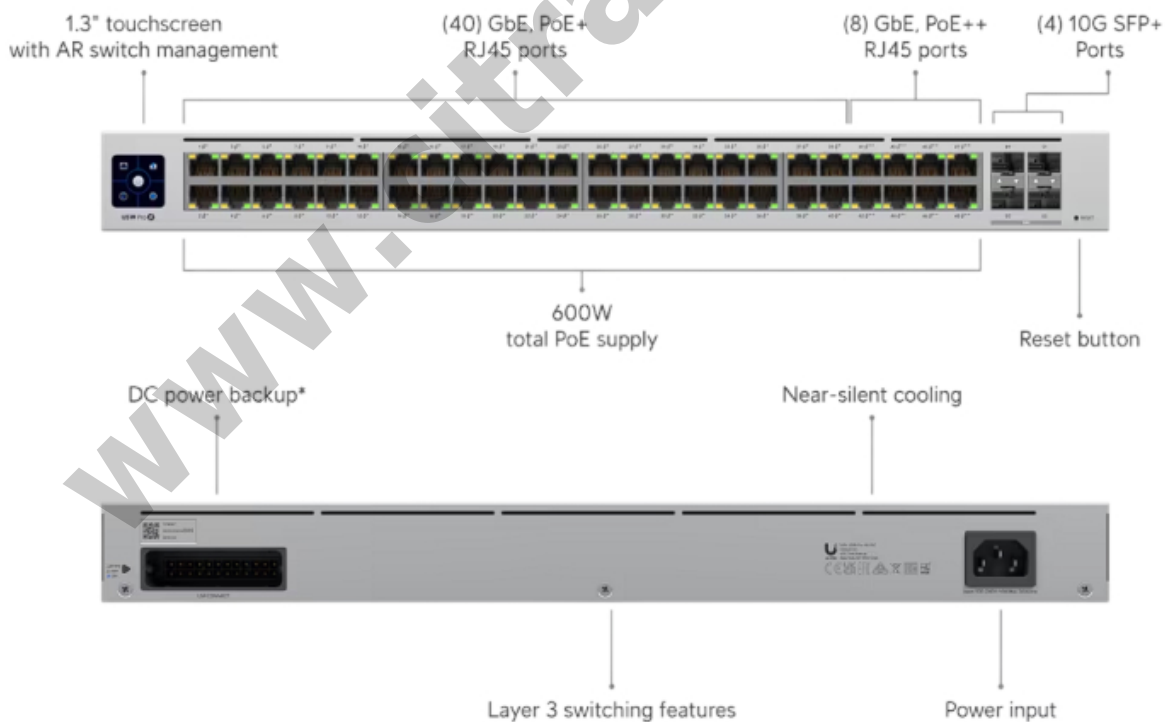

Pro 48 PoE UNIFI UBIQUITI 48-Port POE++ Switch with 4-Port SFP+ Uplink

Kode : USW-PRO-48-POE

Brand : Ubiquiti

Jenis : Switch Managed POE

Harga : Rp 21.700.000,00

USW-PRO-48-POE UniFi 48-port GbE Layer 3 switch with 40-Port GbE PoE+, 8-Port GbE PoE++ and 4-Port SFP+ 10G.

Produk ini merupakan produk Fix Price. Pembelian produk tidak dapat menggunakan diskon apapun.

Penawaran Harga Spesial

08112039555

Specification

Model	USW-PRO-48-POE