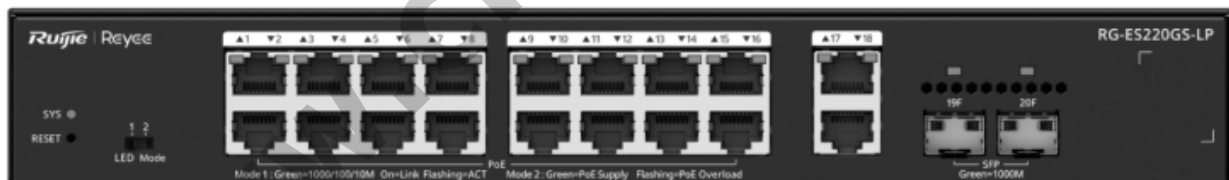

RG-ES220GS-LP REYEE 20-Port Gigabit Smart Cloud Managed PoE Switch

Kode : RG-ES220GS-LP

Brand : Ruijie - Reeye

Jenis : Switch Managed POE

Harga : Rp 2.528.000,00

RG-ES220GS-LP REYEE merupakan Smart Cloud Managed PoE Switch dilengkapi dengan 18x 10/100/1000 Base-T port (16x PoE/PoE+ Out port) dan 2 SFP port. Cocok digunakan untuk kebutuhan SMB (Small Medium Business).

Produk ini merupakan produk Fix Price. Pembelian produk tidak dapat menggunakan diskon apapun.

Penawaran Harga Spesial

 **08112039555**

Specification

Model	RG-ES220GS-LP
Product category	Layer 2
Ports	10/100/1000 BASE-T ports : 18 port (16 port PoE/PoE+) 1GE SFP ports : 2 port
Switching capacity	40 Gbps (bit/s)
MAC address table	8000
Fan	Fanless
Dimensions (W x D x H)	300mm x 223mm x 43.6mm (11.81 in. x 8.78 in. x 1.72 in)
MTBF	> 200,000
Max. PoE budget	130 W
Forwarding rate	29.76 Mpps
Maximum VLAN	16
Surge protection	Service port: ± 6 kV for common mode Power connector: ± 6 kV for common mode and ± 6 kV for differential mode
Power consumption	Less than 15 W with no PoE load (110 V) Less than 14 W with no PoE load (220 V) Less than 160 W with PoE full load (110 V) Less than 157 W with PoE full load (220 V)
Power supply	Fixed power supply. AC power supply: - Rated input voltage: 100 V AC to 240 V AC, 50 Hz to 60 Hz - Maximum input voltage: 90 V AC to 264 V AC, 47 Hz to 63 Hz - Rated input current: 3 A
Operating temperature	0°C to 40°C
Storage temperature	-40°C to +70°C
Operating humidity	10% to 90% RH (non-condensing)