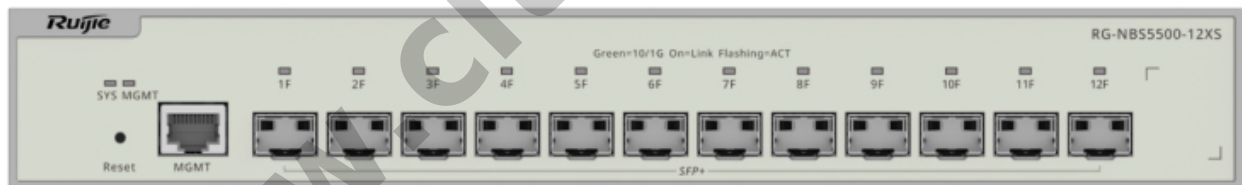

RG-NBS5500-12XS, RUIJIE 12-Port Full 10G SFP+ Layer 3 Managed Switch

Kode : RG-NBS5500-12XS

Brand : Ruijie - Rejee

Jenis : Switch Managed

RG-NBS5500-12XS, RUIJIE 12-Port Full 10G SFP+ Layer 3 Managed Switch. Easy cloud management anytime and anywhere.

Untuk mendapatkan harga terbaik dan info ketersediaan silakan menghubungi tim Sales kami melalui Whatsapp di nomor **0811 2039 555 (chat only)** atau melalui email ke sales@citraweb.com.

Penawaran Harga Spesial

08112039555

[Download Datasheet](#)

* Harga, spesifikasi, dan ketersediaan bisa berubah dan tidak mengikat

URL : <https://www.citraweb.com/produk/1417/>