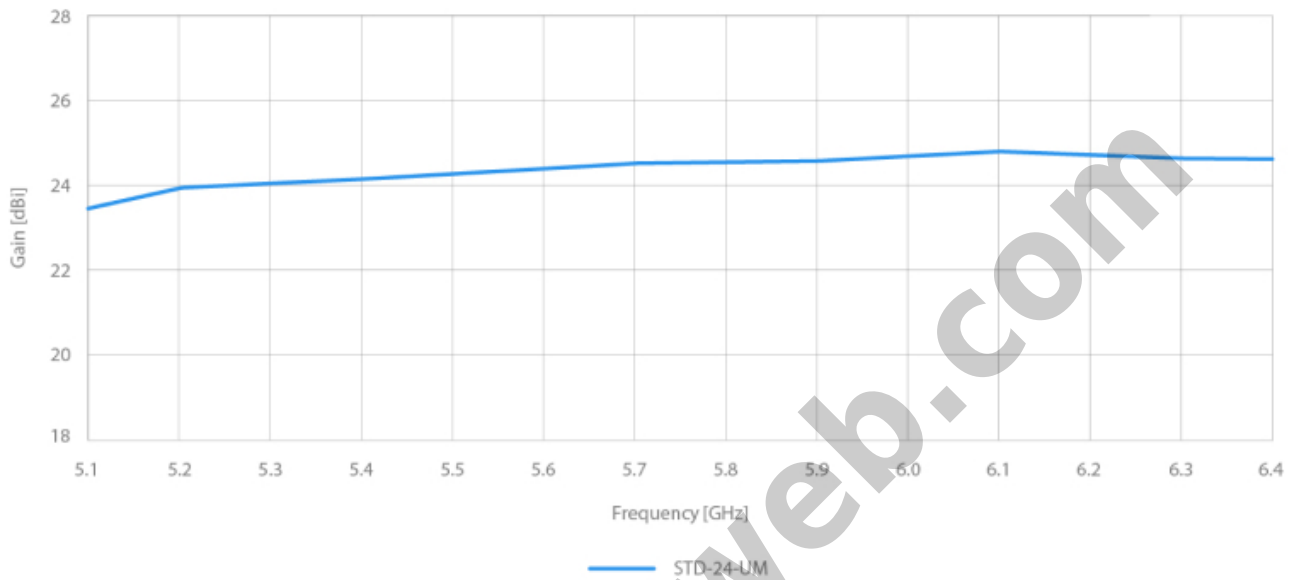

stabil menghasilkan performa lapangan yang andal saat terjadi perubahan kanal radio.

Konektivitas Radio yang Fleksibel

Antena **StarterDish UM** menyediakan koneksi waveguide langsung ke konektor waveguide Ubiquiti Networks dan Mimosa.

StarterAdapter, yang dijual terpisah, memungkinkan konektivitas dengan perangkat radio apa pun yang menggunakan antarmuka koaksial. Adapter ini dilengkapi dengan sepasang konektor RP-SMA dan tidak termasuk dalam paket **StarterDish UM**.