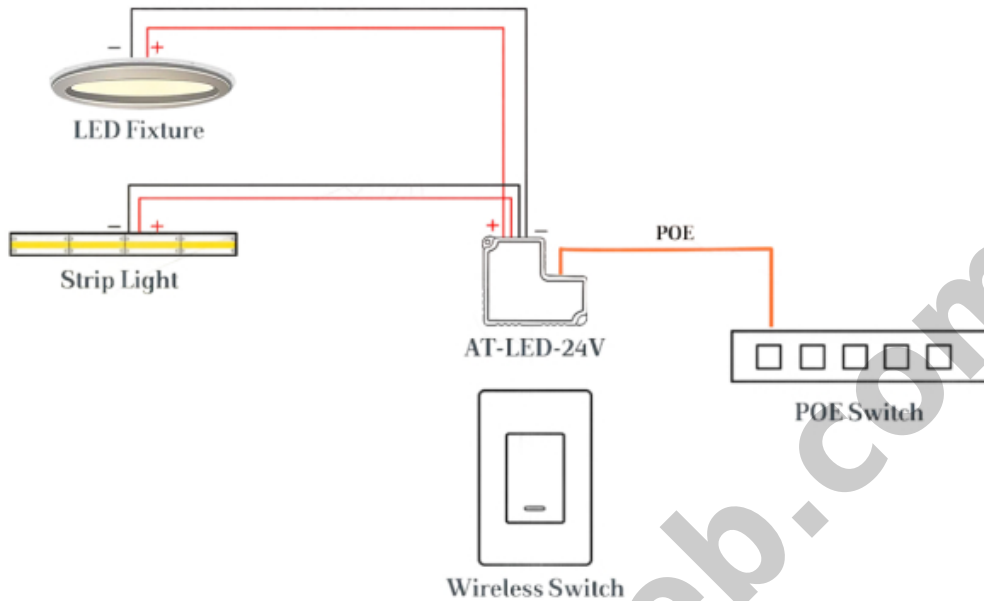

Penawaran Harga Spesial
 **08112039555**

Spesifikasi :

Model Driver	AT-LED-24V
PoE Standard	802.3at compliant PoE driver 2 pair PoE operation 802.3at/af
Dimension	49 mm x 57mm x 22mm
Max Power for Kit	25 watts 25 watts @ 24v requires 802.3at 12 watts @ 24v requires 802.3af
Internal DC-DC conversion	input voltage 44-56v is converted to 24v
DC connector	Push-in
No internal current limiter	max current is 1.1 amps in 802.3at max current is 550 mA in 802.3af
Mount Type	In-wall
Wireless Switch-AT-WS (included)	
Wireless receiver	433mHz
Wireless	Yes
Battery-Free	Yes
Smart	Yes
Control one driver with multiple switches	Yes
Control multiple drivers from one switch	Yes