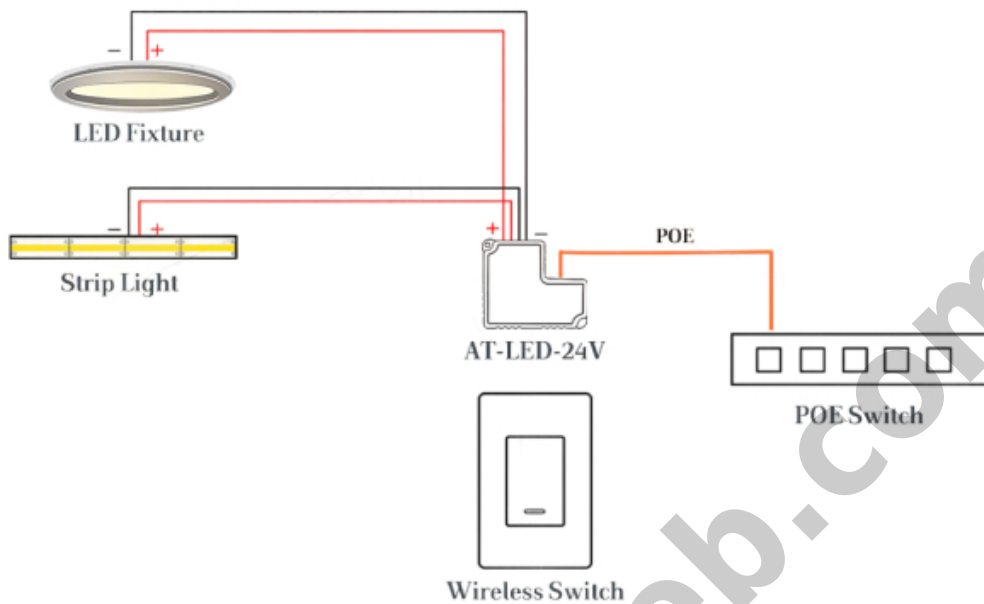

Penawaran Harga Spesial
08112039555

Spesifikasi :

| | |
|--|--|
| Model Driver | AT-LED-24V |
| PoE Standard | 802.3at compliant PoE driver 2 pair PoE operation 802.3at/af |
| Dimension | 49 mm x 57mm x 22mm |
| Max Power for Kit | 25 watts 25 watts @ 24v requires 802.3at 12 watts @ 24v requires 802.3af |
| Internal DC-DC conversion | input voltage 44-56v is converted to 24v |
| DC connector | Push-in |
| No internal current limiter | max current is 1.1 amps in 802.3at max current is 550 mA in 802.3af |
| Mount Type | In-wall |
| Wireless Switch-AT-WS (included) | |
| Wireless receiver | 433mHz |
| Wireless | Yes |
| Battery-Free | Yes |
| Smart | Yes |
| Control one driver with multiple switches | Yes |
| Control multiple drivers from one switch | Yes |