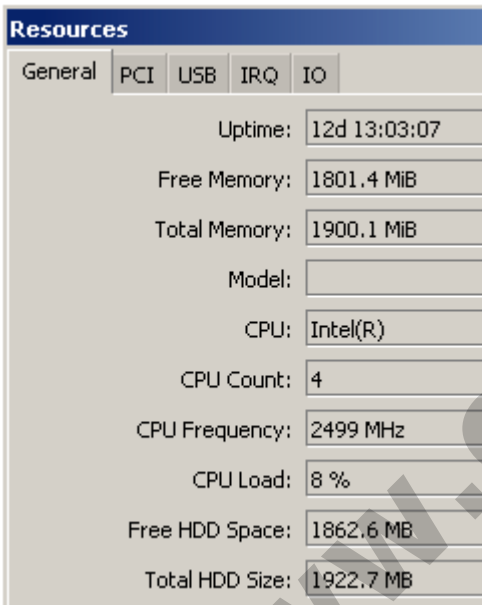

Test Type	Aggregate Result
TCP Routed	3.907 Mb/sec
Contrack Of	321.772 Packet/sec
TCP Routed	3.900 Mb/sec
Contrack On	321.146 Packet/sec
TCP NAT	3.661 Mb/sec
	301.465 Packet/sec
AES 256 IPSEC ESP	349,4 Mb/sec
AH & MD5	28.771 Packet/sec

* Harga, spesifikasi, dan ketersediaan bisa berubah dan tidak mengikat

URL : <https://www.citraweb.com/produk/227/>

Informasi lebih lanjut, pemesanan dan pembelian, hubungi: 0274-554444 atau email sales@citraweb.com