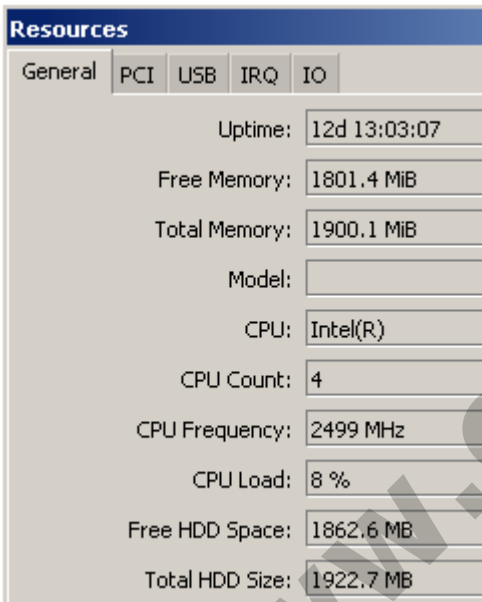

Test Type	Aggregate Result
TCP Routed	3.907 Mb/sec
Contrack Of	321.772 Packet/sec
TCP Routed	3.900 Mb/sec
Contrack On	321.146 Packet/sec
TCP NAT	3.661 Mb/sec
	301.465 Packet/sec
AES 256 IPSEC ESP	349,4 Mb/sec
AH & MD5	28.771 Packet/sec

* Harga, spesifikasi, dan ketersediaan bisa berubah dan tidak mengikat

URL : <https://www.citraweb.com/produk/228/>

Informasi lebih lanjut, pemesanan dan pembelian, hubungi: 0274-554444 atau email sales@citraweb.com