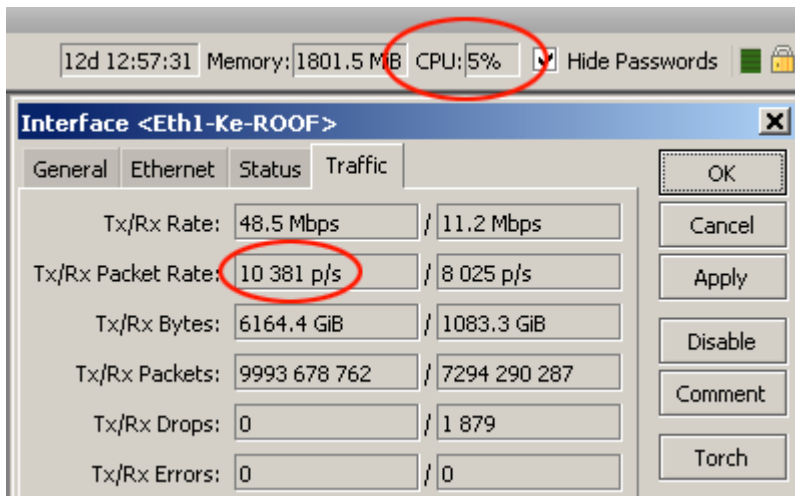

Screen capture OC2511 di kondisi real, mampu melewati lebih dari 10 ribu pps dengan CPU load 5%