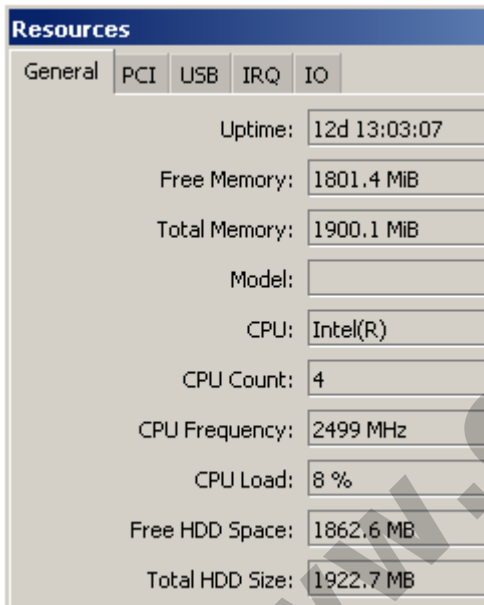

Screen capture OC2511 di kondisi real, mampu melewati lebih dari 10 ribu pps dengan CPU load 5%

Test Type	Aggregate Result
TCP Routed	3.907 Mb/sec
Contract Of	321.772 Packet/sec
TCP Routed	3.900 Mb/sec
Contract On	321.146 Packet/sec
TCP NAT	3.661 Mb/sec
	301.465 Packet/sec
AES 256 IPSEC ESP	349,4 Mb/sec
AH & MD5	28.771 Packet/sec

* Harga, spesifikasi, dan ketersediaan bisa berubah dan tidak mengikat