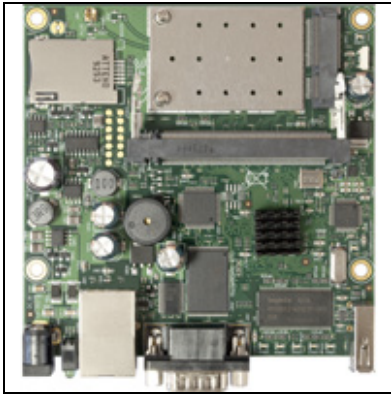

Routerboard RB411UAHR

Kode : RB411UAHR
Kategori : Discontinued
Harga : Rp 1.790.000,00
 Rp 1.576.000,00

BOARD ONLY - The RB411UAHR has it all, just as the name suggests. It has the popular high-speed CPU, a miniPCI-e slot and a SIM slot for 3G modems, a USB 2.0 port for attaching external storage, a regular miniPCI card slot for 802.11abgn wireless cards, a Ethernet port and a built-in wireless 802.11bg radio (one MMCX connector on board).

Produk ini berupa board only, tanpa casing, adaptor, wireless card, antenna, dan perangkat tambahan apapun. Harus dirakit terlebih dahulu sebelum digunakan.

Spesifikasi RB411UAHR

Product Code	RB411UAHR
Architecture	MIPS-BE
CPU	AR7161 680MHz
Current Monitor	No
Main Storage/NAND	64MB
RAM	64MB
SFP Ports	0
LAN Ports	1
Gigabit	No
Switch Chip	No
MiniPCI	1
Integrated Wireless	1
Wireless Standarts	802.11 b/g
Wireless Tx Power	20dBm
Integrated Antenna	No
MiniPCle	1
SIM Card Slots	1
USB	1
Power on USB	No
Memory Cards	No

Power Jack	10-28V
802.3af Support	No
POE Input	10-28V
POE Output	No
Serial Port	DB9/RS232
Voltage Monitor	No
Temperature Sensor	No
Dimensions	150mm x 105mm
Operating System	RouterOS
Temperature Range	-30C .. +60C
RouterOS License	Level4