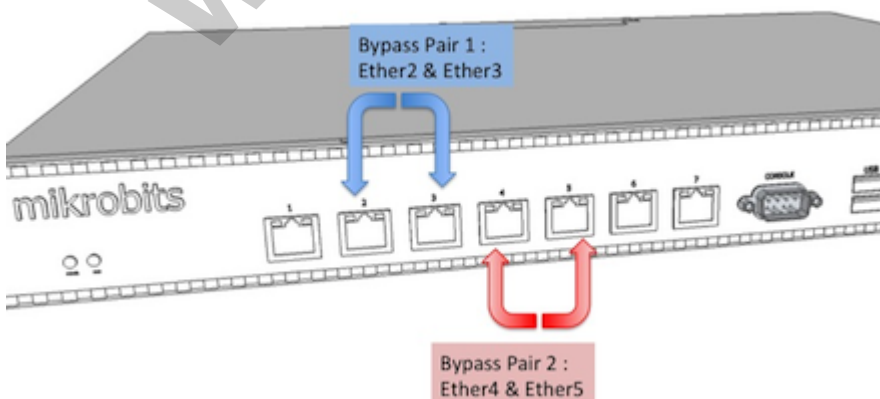

The screenshot shows the Mikrotik WinBox interface. On the left, the 'System' tab is active, displaying system statistics: Uptime: 6d 22:46:47, Free Memory: 1637.5 MiB, Total Memory: 1900.1 MiB, Model: [empty], CPU: Intel(R), CPU Count: 2, CPU Frequency: 2133 MHz, CPU Load: 13%, Free HDD Space: 1867.3 MB, Total HDD Size: 1922.7 MB. On the right, the 'BGP Peer' tab is active, showing details for a BGP peer: Remote ID: [redacted], Local Address: [redacted], Uptime: 21:06:36, Prefix Count: 324336, Updates Sent: 11, Updates Received: 608 991, Withdrawn Sent: [empty], Withdrawn Received: 32 907, Remote Hold Time: 90 s. The 'Prefix Count' and 'CPU Load' values are circled in red. Below this, the 'Interface' tab is active, showing traffic statistics for an Ethernet interface: Tx/Rx Rate: 75.8 Mbps / 16.2 Mbps, Tx/Rx Packet Rate: 9 775 p/s / 7 875 p/s, Tx/Rx Bytes: 4144.6 GiB / 755.4 GiB, Tx/Rx Packets: 4452 138 593 / 3834 317 712, Tx/Rx Drops: 0 / 48, Tx/Rx Errors: 0 / 0. The traffic statistics are also circled in red.

Screen capture pada kondisi real, mampu melewati lebih dari 9 ribu pps dan menerima full route BGP (300K prefix) dengan CPU load 15%

Test Type	Aggregate Result
TCP Routed	3.9 Gb/sec
Contract On	1.000K Packet/sec

Bypass Function - Aktif secara otomatis jika terjadi fail terhadap system (OS fail / Power fail).