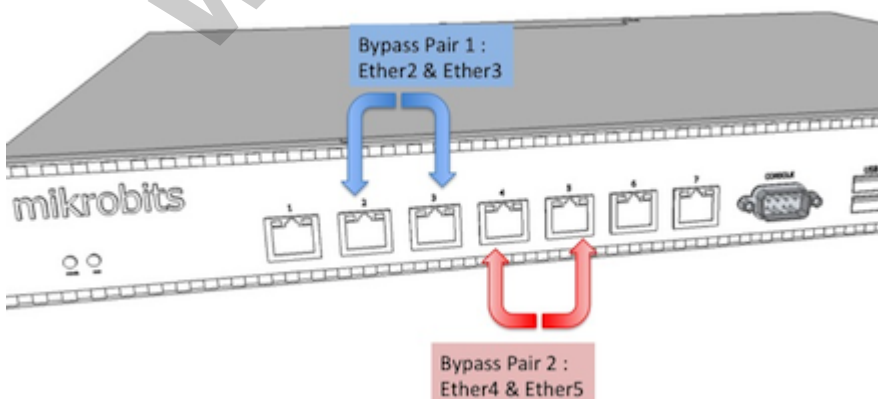

System Information:

- Uptime: 6d 22:46:47
- Free Memory: 1637.5 MiB
- Total Memory: 1900.1 MiB
- Model:
- CPU: Intel(R)
- CPU Count: 2
- CPU Frequency: 2133 MHz
- CPU Load: 13 %
- Free HDD Space: 1867.3 MB
- Total HDD Size: 1922.7 MB

BGP Peer Information:

- Remote ID:
- Local Address:
- Uptime: 21:06:36
- Prefix Count: 324336
- Updates Sent: 11
- Updates Received: 608 991
- Withdrawn Sent:
- Withdrawn Received: 32 907
- Remote Hold Time: 90 s

Interface Traffic:

- Tx/Rx Rate: 75.8 Mbps / 16.2 Mbps
- Tx/Rx Packet Rate: 9 775 p/s / 7 875 p/s
- Tx/Rx Bytes: 4144.6 GiB / 755.4 GiB
- Tx/Rx Packets: 4452 138 593 / 3834 317 712
- Tx/Rx Drops: 0 / 48
- Tx/Rx Errors: 0 / 0

Screen capture pada kondisi real, mampu melewati lebih dari 9 ribu pps dan menerima full route BGP (300K prefix) dengan CPU load 15%

Test Type | **Aggregate Result**

TCP Routed 3.9 Gb/sec

Contrack On 1.000K Packet/sec

Bypass Function - Aktif secara otomatis jika terjadi fail terhadap system (OS fail / Power fail).