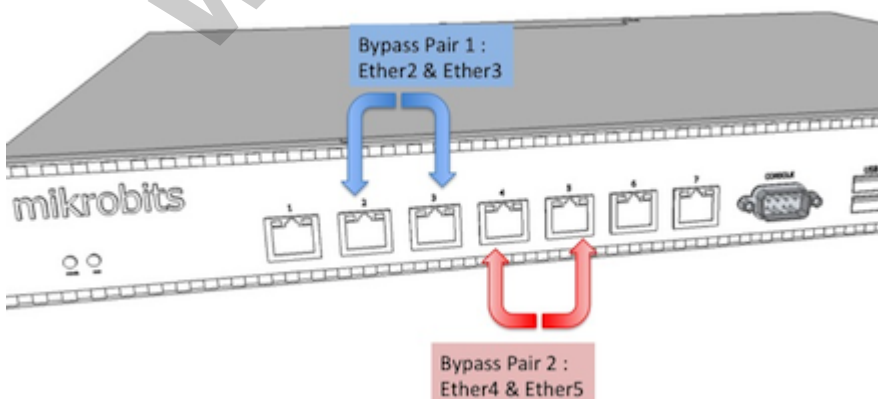

The screenshot displays system statistics and BGP Peer details. In the system statistics, 'CPU Load' is 13%. In the BGP Peer 'General' tab, 'Prefix Count' is 324336. The 'Interface' tab shows traffic statistics for an Ethernet interface, with Tx/Rx Rate at 75.8 Mbps / 16.2 Mbps and Tx/Rx Packet Rate at 9 775 p/s / 7 875 p/s.

Screen capture pada kondisi real, mampu melewati lebih dari 9 ribu pps dan menerima full route BGP (300K prefix) dengan CPU load 15%

Test Type | **Aggregate Result**

TCP Routed 3.9 Gb/sec

Contrack On 1.000K Packet/sec