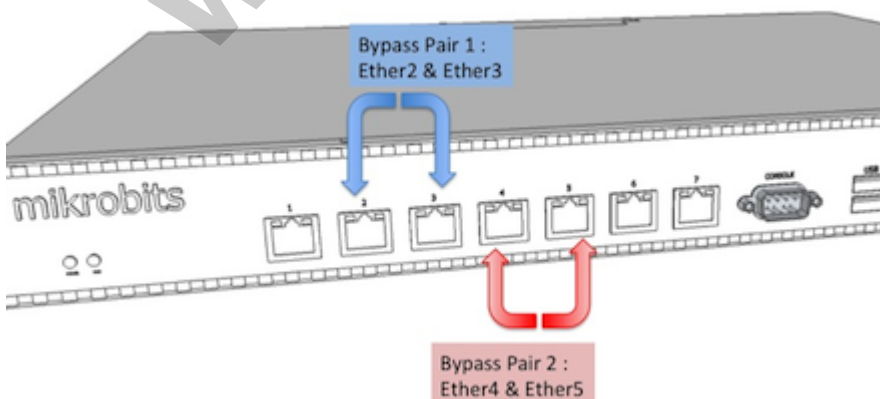

The screenshot displays system statistics and BGP Peer information. In the system statistics, 'CPU Load' is highlighted at 13%. In the BGP Peer section, 'Prefix Count' is highlighted at 324336. Below, the 'Interface' section shows traffic statistics for an Ethernet interface, with 'Tx/Rx Rate' highlighted at 75.8 Mbps / 16.2 Mbps.

System Statistics	BGP Peer
Uptime: 6d 22:46:47	Remote ID: [redacted]
Free Memory: 1637.5 MiB	Local Address: [redacted]
Total Memory: 1900.1 MiB	Uptime: 21:06:36
Model: [redacted]	Prefix Count: 324336
CPU: Intel(R)	Updates Sent: 11
CPU Count: 2	Updates Received: 608 991
CPU Frequency: 2133 MHz	Withdrawn Sent: [redacted]
CPU Load: 13 %	Withdrawn Received: 32 907
Free HDD Space: 1867.3 MB	Remote Hold Time: 90 s
Total HDD Size: 1922.7 MB	

Interface Traffic
Tx/Rx Rate: 75.8 Mbps / 16.2 Mbps
Tx/Rx Packet Rate: 9 775 p/s / 7 875 p/s
Tx/Rx Bytes: 4144.6 GiB / 755.4 GiB
Tx/Rx Packets: 4452 138 593 / 3834 317 712
Tx/Rx Drops: 0 / 48
Tx/Rx Errors: 0 / 0

Screen capture pada kondisi real, mampu melewati lebih dari 9 ribu pps dan menerima full route BGP (300K prefix) dengan CPU load 15%

Test Type | **Aggregate Result**

TCP Routed 3.9 Gb/sec

Contrack On 1.000K Packet/sec

Bypass Function - Aktif secara otomatis jika terjadi fail terhadap system (OS fail / Power fail).