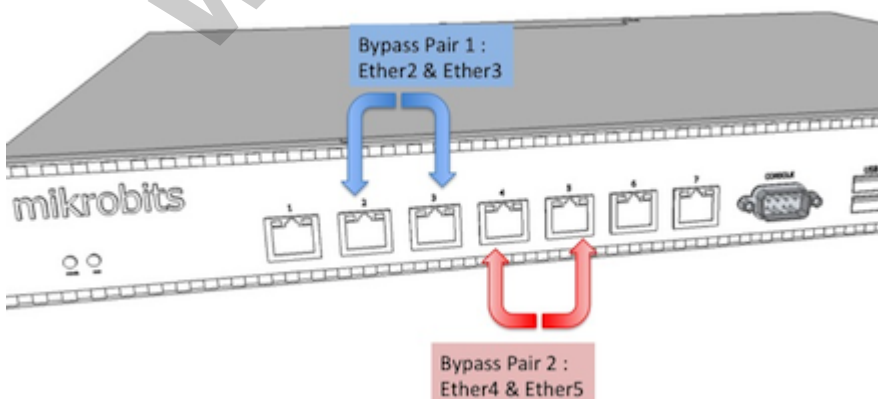

The screenshot displays system statistics and BGP Peer information. In the system statistics, 'CPU Load' is highlighted at 13%. In the BGP Peer section, 'Prefix Count' is highlighted at 324336. Below, the 'Interface' section shows traffic statistics for an Ethernet interface, with 'Tx/Rx Rate' (75.8 Mbps / 16.2 Mbps) and 'Tx/Rx Packet Rate' (9 775 p/s / 7 875 p/s) highlighted.

Screen capture pada kondisi real, mampu melewati lebih dari 9 ribu pps dan menerima full route BGP (300K prefix) dengan CPU load 15%

Test Type | **Aggregate Result**

TCP Routed 3.9 Gb/sec

Contrack On 1.000K Packet/sec

Bypass Function - Aktif secara otomatis jika terjadi fail terhadap system (OS fail / Power fail).