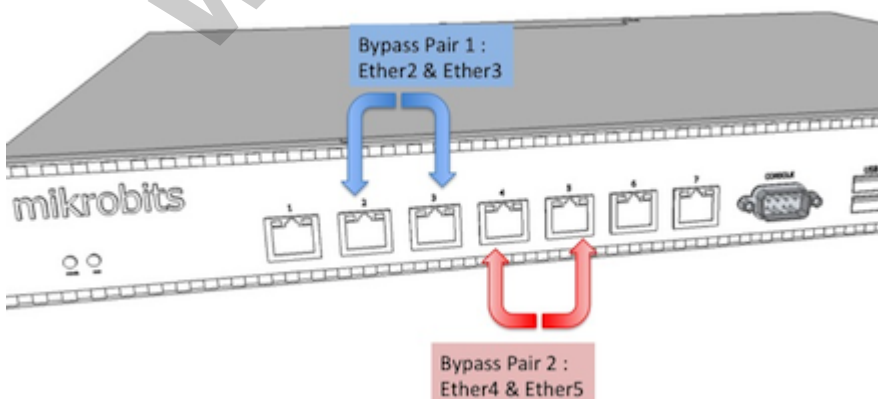

The screenshot shows the Mikrotik WinBox interface. On the left, the 'System' tab is active, displaying system statistics. On the right, the 'BGP Peer' configuration window is open, showing details for a BGP peer. Red circles highlight specific values: 'CPU Load: 13 %' in the System tab, 'Prefix Count: 324336' in the BGP Peer General tab, and 'Tx/Rx Rate: 75.8 Mbps / 16.2 Mbps' in the Interface Traffic tab.

System	BGP Peer
Uptime: 6d 22:46:47	Remote ID: [redacted]
Free Memory: 1637.5 MiB	Local Address: [redacted]
Total Memory: 1900.1 MiB	Uptime: 21:06:36
Model: [redacted]	Prefix Count: 324336
CPU: Intel(R)	Updates Sent: 11
CPU Count: 2	Updates Received: 608 991
CPU Frequency: 2133 MHz	Withdrawn Sent: [redacted]
CPU Load: 13 %	Withdrawn Received: 32 907
Free HDD Space: 1867.3 MB	Remote Hold Time: 90 s
Total HDD Size: 1922.7 MB	

Interface	Traffic
Tx/Rx Rate:	75.8 Mbps / 16.2 Mbps
Tx/Rx Packet Rate:	9 775 p/s / 7 875 p/s
Tx/Rx Bytes:	4144.6 GiB / 755.4 GiB
Tx/Rx Packets:	4452 138 593 / 3834 317 712
Tx/Rx Drops:	0 / 48
Tx/Rx Errors:	0 / 0

Screen capture pada kondisi real, mampu melewati lebih dari 9 ribu pps dan menerima full route BGP (300K prefix) dengan CPU load 15%

Test Type | **Aggregate Result**

TCP Routed 3.9 Gb/sec

Contrack On 1.000K Packet/sec

Bypass Function - Aktif secara otomatis jika terjadi fail terhadap system (OS fail / Power fail).