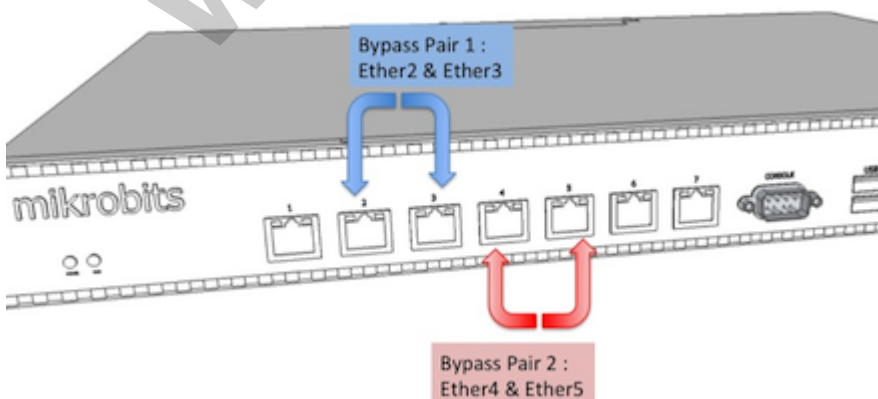

The screenshot displays system statistics and BGP Peer information. In the system statistics section, 'CPU Load' is highlighted with a red circle and shows 13%. In the BGP Peer section, 'Prefix Count' is highlighted with a red circle and shows 324336. Below this, the 'Interface' section shows 'Tx/Rx Rate' highlighted with a red circle, indicating 75.8 Mbps Tx and 16.2 Mbps Rx.

Screen capture pada kondisi real, mampu melewati lebih dari 9 ribu pps dan menerima full route BGP (300K prefix) dengan CPU load 15%

Test Type | **Aggregate Result**

TCP Routed 3.9 Gb/sec

Contrack On 1.000K Packet/sec

Bypass Function - Aktif secara otomatis jika terjadi fail terhadap system (OS fail / Power fail).