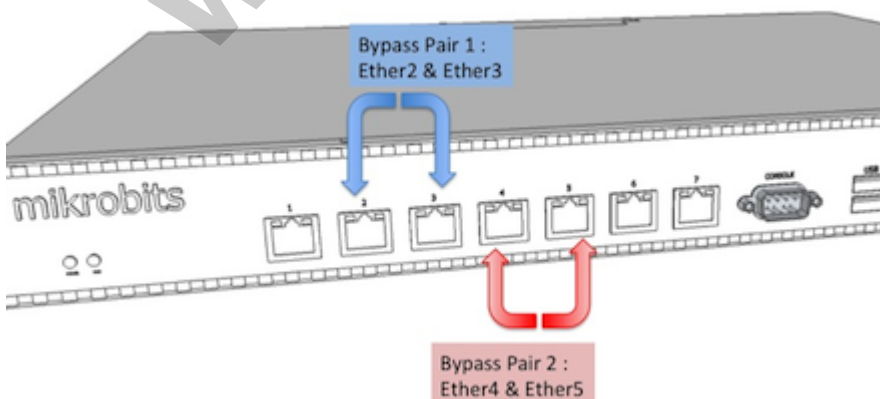

The screenshot displays system statistics and BGP Peer information. In the system statistics, 'CPU Load' is highlighted with a red circle at 13%. In the BGP Peer 'General' tab, 'Prefix Count' is highlighted with a red circle at 324336. Below, the 'Interface' tab shows traffic statistics for an Ethernet interface, with 'Tx/Rx Rate' (75.8 Mbps / 16.2 Mbps) and 'Tx/Rx Packet Rate' (9 775 p/s / 7 875 p/s) highlighted with a red circle.

Screen capture pada kondisi real, mampu melewati lebih dari 9 ribu pps dan menerima full route BGP (300K prefix) dengan CPU load 15%

Test Type | **Aggregate Result**

TCP Routed 3.9 Gb/sec

Contrack On 1.000K Packet/sec

Bypass Function - Aktif secara otomatis jika terjadi fail terhadap system (OS fail / Power fail).