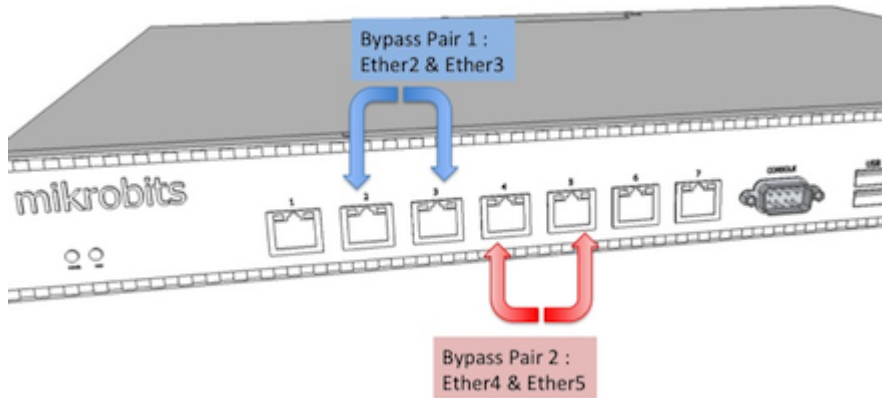

* Harga, spesifikasi, dan ketersediaan bisa berubah dan tidak mengikat

URL : <https://www.citraweb.com/produk/250/>

Informasi lebih lanjut, pemesanan dan pembelian, hubungi: 0274-554444 atau email sales@citraweb.com

www.citraweb.com