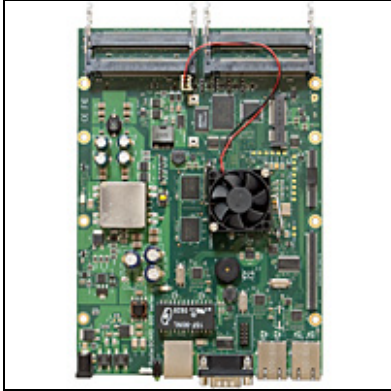

Routerboard RB800

Kode : RB800

Kategori : RouterBoard (only)

Harga : Rp 5.390.000,00

BOARD ONLY - Routerboard untuk wireless tercepat, dengan processor pilihan powerpc MPC8544 800MHz CPU, 256MB RAM, dilengkapi 3 port gigabit ethernet dan 4 slot minipci wireless. Termasuk RouterOS Mikrotik level 6.

Produk ini berupa board only, tanpa casing, adaptor, wireless card, antenna, dan perangkat tambahan apapun. Harus dirakit terlebih dahulu sebelum digunakan.

Spesifikasi RB800

Product Code	RB800
Architecture	PPC
CPU	MPC8544 800MHz
Current Monitor	No
Main Storage/NAND	512MB
RAM	256MB
SFP Ports	0
LAN Ports	3
Gigabit	Yes
Switch Chip	1
MiniPCI	4
Integrated Wireless	No
MiniPCle	1
SIM Card Slots	No
USB	No
Memory Cards	1
Memory Card Type	CF
Power Jack	10-56V
802.3af Support	Yes

POE Input	36-56V
POE Output	No
Serial Port	DB9/RS232
Voltage Monitor	Yes
Temperature Sensor	Yes
Dimensions	200mm x 140mm
Operating System	RouterOS
Temperature Range	-75C .. +65C
RouterOS License	Level6