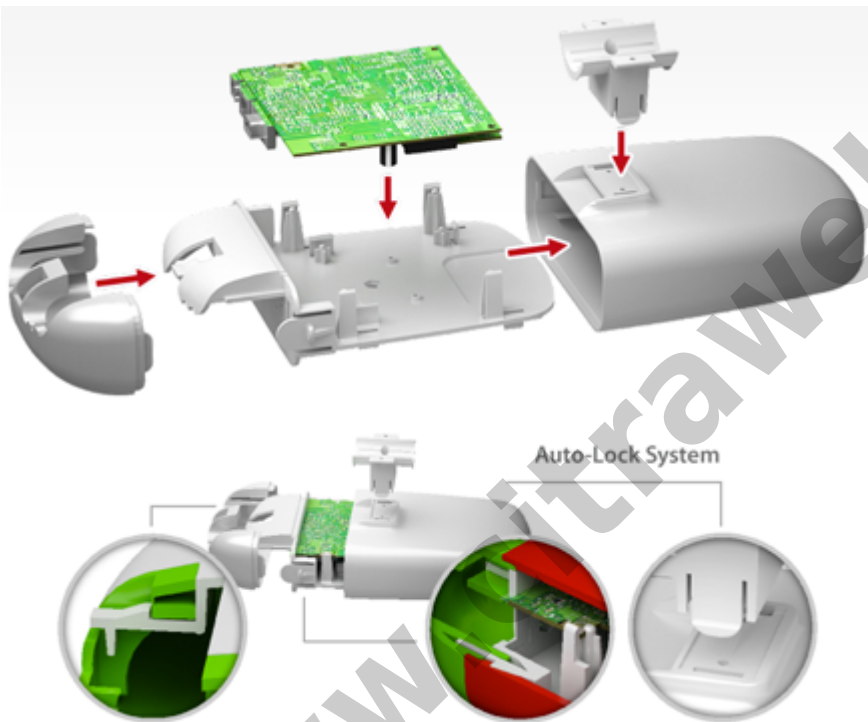

Freq. range: 5470-5850 MHz

Beam angle: 28°/30°

VSWR: ≤1,5

Petunjuk Instalasi:

<http://www.rfelements.com/download/InstallationGuide-SBXMikro.pdf>