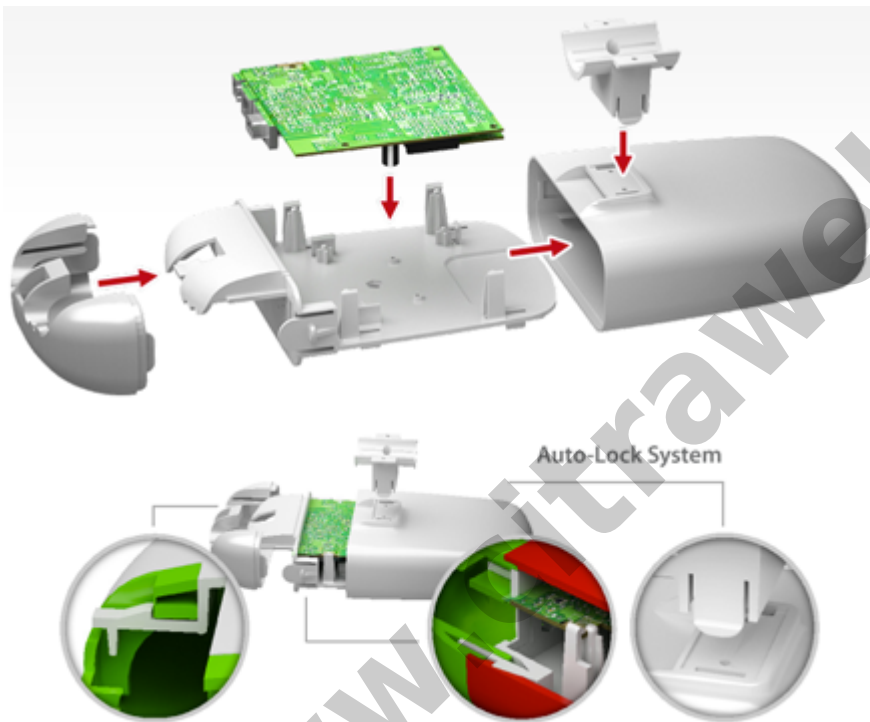

Freq. range: 5470-5850 MHz

Beam angle: 28°/30°

VSWR: ≤1,5

Petunjuk Instalasi:

<http://www.rfelements.com/download/InstallationGuide-SBXMikro.pdf>