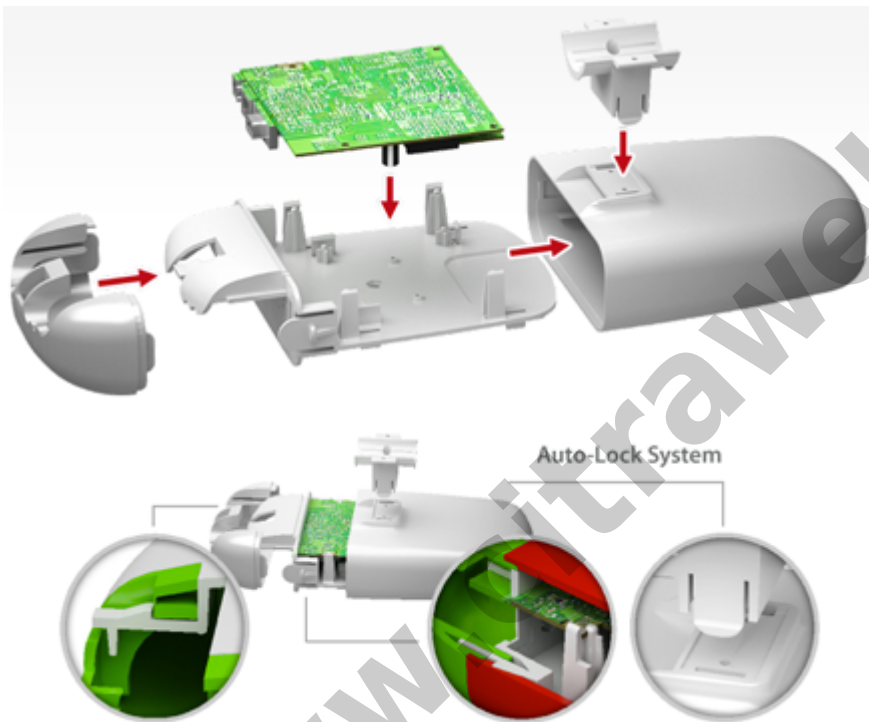

Easy Installation Without Tools

No tools are needed for board installation. Inserting the base panel into the top cover and closing the bottom cover is tool-less as well. Main body parts are secured by Auto-Lock System, that protects the box against coaccidental disassembly. With deployment time from carton box to pole below two minutes, your operations can be fast, smooth and cost effective as never before.

Unlimited Mounting Versatility

StationBox[®] Mikro enables excellent mounting versatility. Its standard holder is compatible with NanoBracket[™] Universal, one of the most advanced CPE mounts on the market. StationBox Mikro holder is also compatible with Ubiquiti Networks[™] Rocket mounting base. Check also for other dimensions to ensure StationBox[®] Mikro will fit third party mount!

Detail Barang:

- 1 StationBox Mikro Enclosure
- 1 5ghz Flat-Panel Antenna (Mounted Inside Enclosure)
- 1 Mounting Bracket
- 2 Tiewrap

Spesifikasi Antenna:

5 GHz - 15 dBi MiMo dual polarization antenna

Freq. range: 5470-5850 MHz

Beam angle: 28°/30°

VSWR: ≤1,5

Petunjuk Instalasi:

<http://www.rfelements.com/download/InstallationGuide-SBXMikro.pdf>

** Harga, spesifikasi, dan ketersediaan bisa berubah dan tidak mengikat*

URL : <https://www.citraweb.com/produk/269/>