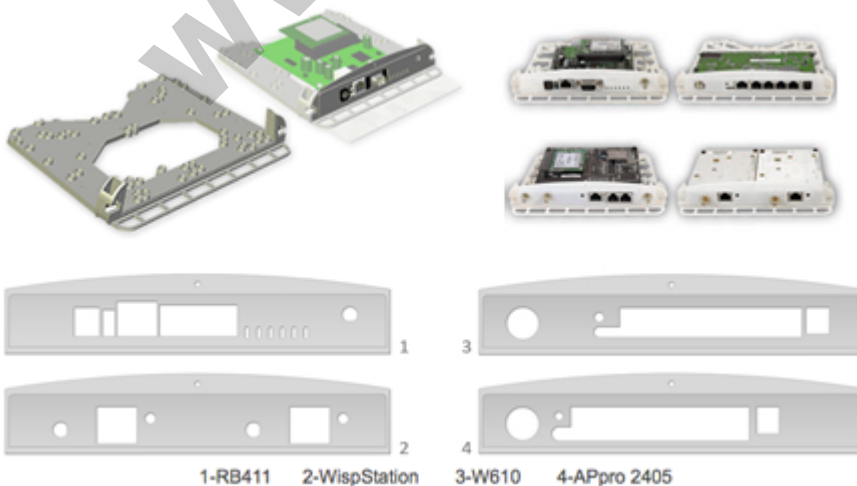

# StationBox®-5GHz 20dBi antenna

**Kode** : RF-SB-5  
**Brand** : Discontinued  
**Jenis** : Discontinued  
**Harga** : Rp 275.000,00

StationBox is a universal enclosure designed for outdoor installations. One of the StationBox's main advantages is its universality and applicability for different kind of devices and antennas from different suppliers. After mounting all components look like one entity. (tidak termasuk pigtail)

The StationBox is made of durable plastic and it consists only of 4 parts. Our outdoor enclosure is provided with compact mounting bracket. In addition, there is a possibility of using NanoBracket for the installation which enables to adjust the enclosure to any direction in range of 90° to each side. The StationBox's design is very simple and it is made with emphasis on its functionality.

The main purpose of this product is not only the installation of the device but also the simplicity of sequential service. The StationBox is ingenious solution for outdoor installations of the antennas and devices that is indicated by its extraordinary features including the long lifetime.