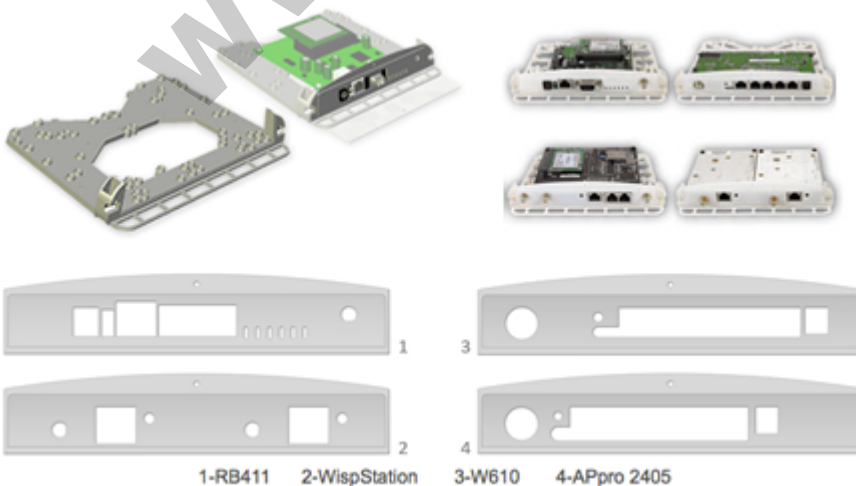

StationBox®-5GHz 20dBi antenna

Kode : RF-SB-5
Kategori : Discontinued
Harga : Rp 275.000,00

StationBox is a universal enclosure designed for outdoor installations. One of the StationBox's main advantages is its universality and applicability for different kind of devices and antennas from different suppliers. After mounting all components look like one entity. (tidak termasuk pigtail)

The StationBox is made of durable plastic and it consists only of 4 parts. Our outdoor enclosure is provided with compact mounting bracket. In addition, there is a possibility of using NanoBracket for the installation which enables to adjust the enclosure to any direction in range of 90° to each side. The StationBox's design is very simple and it is made with emphasis on its functionality.

The main purpose of this product is not only the installation of the device but also the simplicity of sequential service. The StationBox is ingenious solution for outdoor installations of the antennas and devices that is indicated by its extraordinary features including the long lifetime.

Weather resistance

StationBox[®] is designed to perfectly resist weather anywhere on our planet. It is made of durable ABS plastic, which is though in large temperature ranges and is stabilized to resist ultra-violet (UV) rays. All metal parts are made of aluminium.