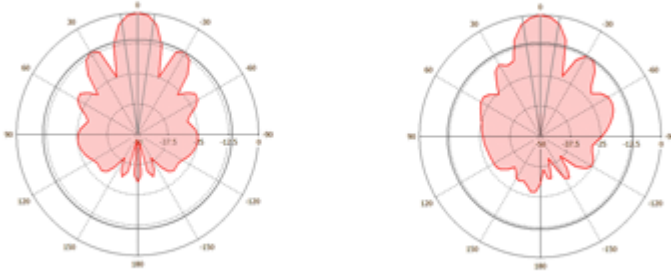

Compatible Boards:

- Mikrotik: RB411, RB411A, RB411AH, Crossroads
- Ubiquiti Networks: WISPstation - possible to install 2 boards in 1 StationBox, RouterStation, RouterStation Pro
- Wline: W3000G, W4000Gv4, W3000GLX
- Compex: WP54AG, WP54G
- Wiligear: WBD111, WBD500 in both possible to install 2 boards in 1 StationBox
- Airlive: WL5460AP, WL5470AP, WLA9000AP
- Alfa networks: W610
- CC/C:WA-2204A

* Harga, spesifikasi, dan ketersediaan bisa berubah dan tidak mengikat

URL : <https://www.citraweb.com/produk/270/>

Informasi lebih lanjut, pemesanan dan pembelian, hubungi: 0274-554444 atau email sales@citraweb.com