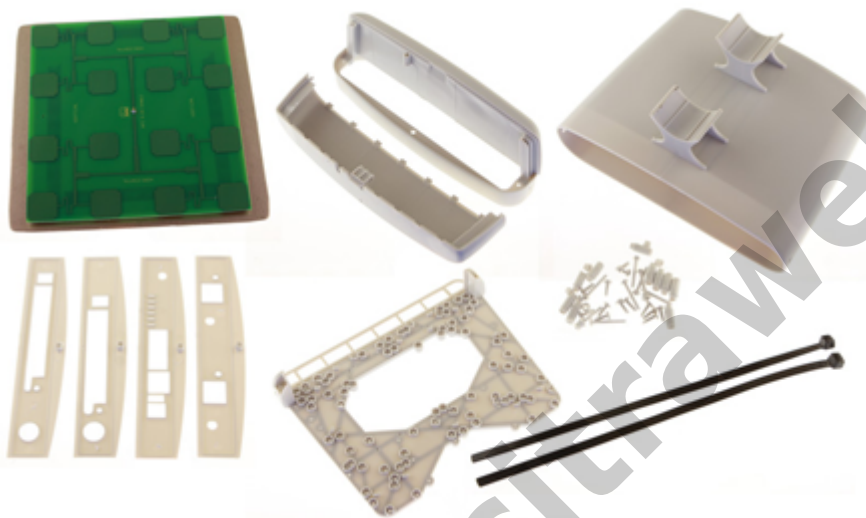

Weather resistance

StationBox® is designed to perfectly resist weather anywhere on our planet. It is made of durable ABS plastic, which is though in large temperature ranges and is stabilized to resist ultra-violet (UV) rays. All metal parts are made of aluminium.

StationBox® is not IP rated enclosure, but is designed to resist any kind of weather - rain, sunshine, snow, ice, low or high temperature, low or high air humidity. Our philosophy of weather resistance is different from having perfectly sealed box. We allow air to gently circulate in- and out of the box. It improves cooling of installed device in hot summer. Using leakage hole in lower part of the StationBox® also allows condensed air humidity to leave the box. With perfectly sealed box, you simply conserve humidity inside the box and with temperature changes it just changes its physical state, and it speeds the corrosion process. Rain nor snow are not allowed to enter inside the StationBox®. The only thing StationBox® will not survive is being put completely underwater, as put into the sea or waterpool.

Kelengkapan Barang

Smart and easy maintenance

The base of whole idea of simplicity is TOP COVER which includes a compact bracket of the StationBox®. During the maintenance operations, the Top cover remains on its position on a pole or console. This ensures, that the direction to the opposite side of the link remains untouched. All other parts of the StationBox®, incl. components placed inside of the StationBox® - antenna and PCB AP/Router board, are capable to be removed. Consequently, technician can replace the set directly at the place of installation, or may decide to perform maintenance at more appropriate place. Thus, the time of maintenance (or the time of network's upgrade) is reduced to necessary minimum, counted in just couple of minutes.