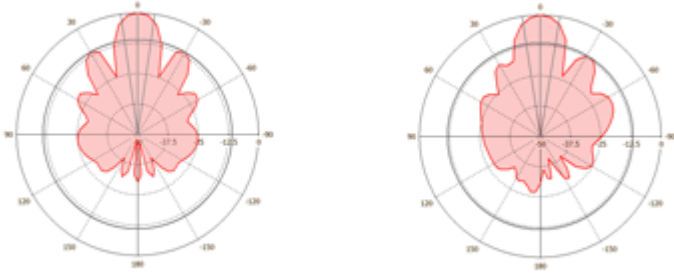

Compatible Boards:

- Mikrotik: RB411, RB411A, RB411AH, Crossroads
- Ubiquiti Networks: WISPstation - possible to install 2 boards in 1 StationBox, RouterStation, RouterStation Pro
- Wline: W3000G, W4000Gv4, W3000GLX
- Compex: WP54AG, WP54G
- Wiligear: WBD111, WBD500 in both possible to install 2 boards in 1 StationBox
- Airlive: WL5460AP, WL5470AP, WLA9000AP
- Alfa networks: W610
- CC/C:WA-2204A

* Harga, spesifikasi, dan ketersediaan bisa berubah dan tidak mengikat

URL : <https://www.citraweb.com/produk/270/>

Informasi lebih lanjut, pemesanan dan pembelian, hubungi: 0274-554444 atau email sales@citraweb.com