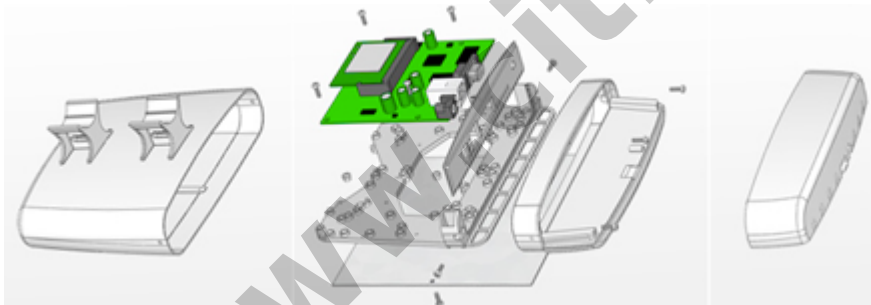

StationBox®-5GHz 20dBi antenna

Kode : RF-SB-5
Kategori : Discontinued
Harga : Rp 275.000,00

StationBox is a universal enclosure designed for outdoor installations. One of the StationBox's main advantages is its universality and applicability for different kind of devices and antennas from different suppliers. After mounting all components look like one entity. (tidak termasuk pigtail)

The StationBox is made of durable plastic and it consists only of 4 parts. Our outdoor enclosure is provided with compact mounting bracket. In addition, there is a possibility of using NanoBracket for the installation which enables to adjust the enclosure to any direction in range of 90° to each side. The StationBox's design is very simple and it is made with emphasis on its functionality.

The main purpose of this product is not only the installation of the device but also the simplicity of sequential service. The StationBox is ingenious solution for outdoor installations of the antennas and devices that is indicated by its extraordinary features including the long lifetime.

Weather resistance

StationBox[®] is designed to perfectly resist weather anywhere on our planet. It is made of durable ABS plastic, which is though in large temperature ranges and is stabilized to resist ultra-violet (UV) rays. All metal parts are made of aluminium.