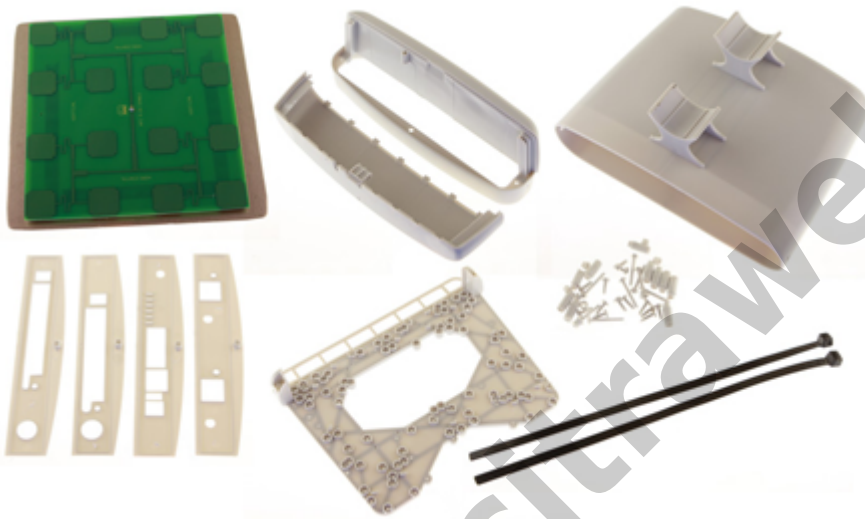

The StationBox is made of durable plastic and it consists only of 4 parts. Our outdoor enclosure is provided with compact mounting bracket. In addition, there is a possibility of using NanoBracket for the installation which enables to adjust the enclosure to any direction in range of 90° to each side. The StationBox's design is very simple and it is made with emphasis on its functionality.

The main purpose of this product is not only the installation of the device but also the simplicity of sequential service. The StationBox is ingenious solution for outdoor installations of the antennas and devices that is indicated by its extraordinary features including the long lifetime.

Weather resistance

StationBox[®] is designed to perfectly resist weather anywhere on our planet. It is made of durable ABS plastic, which is though in large temperature ranges and is stabilized to resist ultra-violet (UV) rays. All metal parts are made of aluminium.

Kelengkapan Barang

Smart and easy maintenance

The base of whole idea of simplicity is TOP COVER which includes a compact bracket of the StationBox[®]. During the maintenance operations, the Top cover remains on its position on a pole or console. This ensures, that the direction to the opposite side of the link remains untouched. All other parts of the StationBox[®], incl. components placed inside of the StationBox[®] - antenna and PCB AP/Router board, are capable to be removed. Consequently, technician can replace the set directly at the place of installation, or may decide to perform maintenance at more appropriate place. Thus, the time of maintenance (or the time of network's upgrade) is reduced to necessary minimum, counted in just couple of minutes.