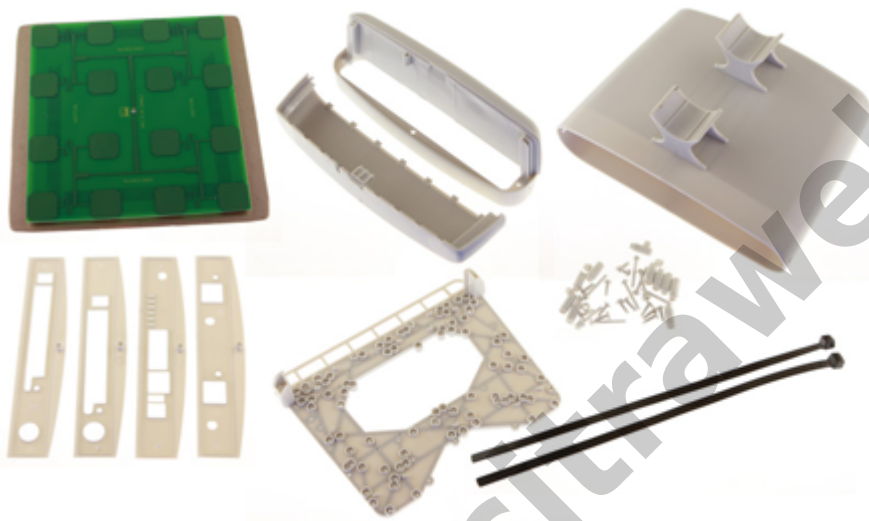

The StationBox is made of durable plastic and it consists only of 4 parts. Our outdoor enclosure is provided with compact mounting bracket. In addition, there is a possibility of using NanoBracket for the installation which enables to adjust the enclosure to any direction in range of 90° to each side. The StationBox's design is very simple and it is made with emphasis on its functionality.

The main purpose of this product is not only the installation of the device but also the simplicity of sequential service. The StationBox is ingenious solution for outdoor installations of the antennas and devices that is indicated by its extraordinary features including the long lifetime.

Weather resistance

StationBox[®] is designed to perfectly resist weather anywhere on our planet. It is made of durable ABS plastic, which is though in large temperature ranges and is stabilized to resist ultra-violet (UV) rays. All metal parts are made of aluminium.

Kelengkapan Barang

Smart and easy maintenance

The base of whole idea of simplicity is TOP COVER which includes a compact bracket of the StationBox[®]. During the maintenance operations, the Top cover remains on its position on a pole or console. This ensures, that the direction to the opposite side of the link remains untouched. All other parts of the StationBox[®], incl. components placed inside of the StationBox[®] - antenna and PCB AP/Router board, are capable to be removed. Consequently, technician can replace the set directly at the place of installation, or may decide to perform maintenance at more appropriate place. Thus, the time of maintenance (or the time of network's upgrade) is reduced to necessary minimum, counted in just couple of minutes.