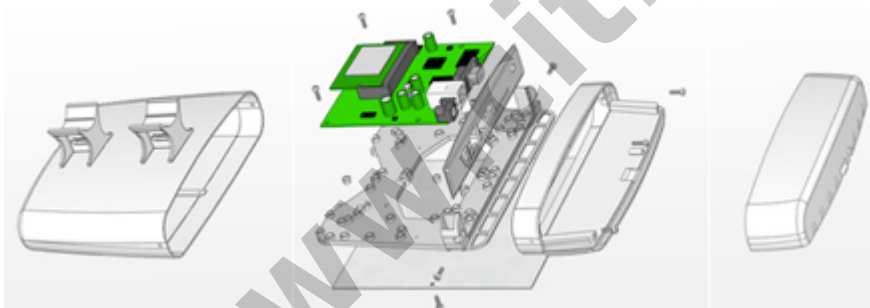

StationBox®-5GHz 20dBi antenna

Kode : RF-SB-5
Brand : Discontinued
Jenis : Discontinued
Harga : Rp 275.000,00

StationBox is a universal enclosure designed for outdoor installations. One of the StationBox's main advantages is its universality and applicability for different kind of devices and antennas from different suppliers. After mounting all components look like one entity. (tidak termasuk pigtail)

The StationBox is made of durable plastic and it consists only of 4 parts. Our outdoor enclosure is provided with compact mounting bracket. In addition, there is a possibility of using NanoBracket for the installation which enables to adjust the enclosure to any direction in range of 90° to each side. The StationBox's design is very simple and it is made with emphasis on its functionality.

The main purpose of this product is not only the installation of the device but also the simplicity of sequential service. The StationBox is ingenious solution for outdoor installations of the antennas and devices that is indicated by its extraordinary features including the long lifetime.

Weather resistance

StationBox[®] is designed to perfectly resist weather anywhere on our planet. It is made of durable ABS plastic, which is though in large temperature ranges and is stabilized to resist ultra-violet (UV) rays. All metal parts are made of aluminium.