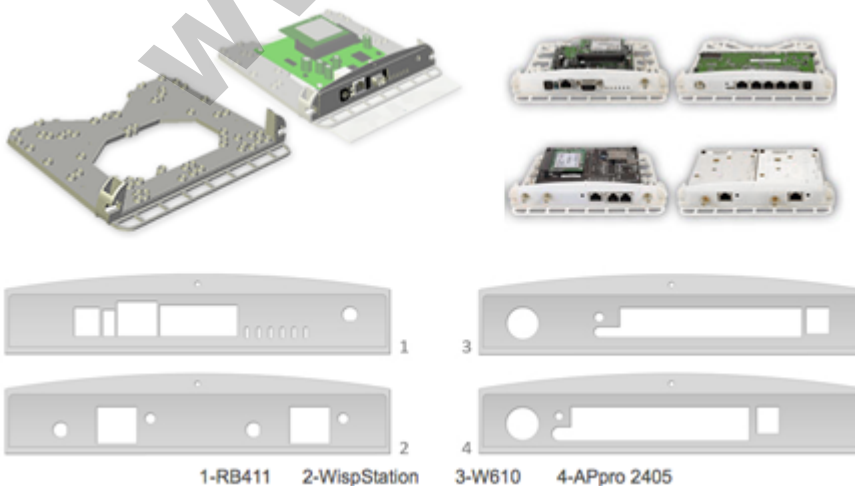

StationBox®-5GHz 20dBi antenna

Kode : RF-SB-5
Brand : Discontinued
Jenis : Discontinued
Harga : Rp 275.000,00

StationBox is a universal enclosure designed for outdoor installations. One of the StationBox's main advantages is its universality and applicability for different kind of devices and antennas from different suppliers. After mounting all components look like one entity. (tidak termasuk pigtail)

The StationBox is made of durable plastic and it consists only of 4 parts. Our outdoor enclosure is provided with compact mounting bracket. In addition, there is a possibility of using NanoBracket for the installation which enables to adjust the enclosure to any direction in range of 90° to each side. The StationBox's design is very simple and it is made with emphasis on its functionality.

The main purpose of this product is not only the installation of the device but also the simplicity of sequential service. The StationBox is ingenious solution for outdoor installations of the antennas and devices that is indicated by its extraordinary features including the long lifetime.

Weather resistance

StationBox[®] is designed to perfectly resist weather anywhere on our planet. It is made of durable ABS plastic, which is though in large temperature ranges and is stabilized to resist ultra-violet (UV) rays. All metal parts are made of aluminium.