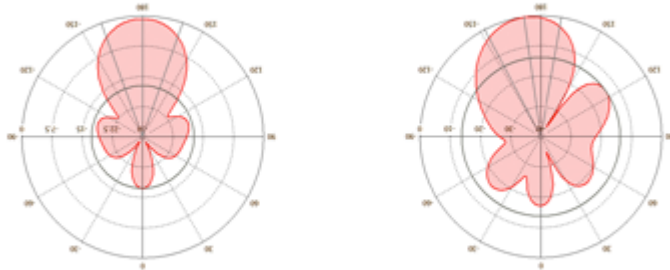

Compatible Boards:

- Mikrotik: RB411, RB411A, RB411AH, Crossroads
- Ubiquiti Networks: WISPstation - possible to install 2 boards in 1 StationBox,
- RouterStation, RouterStation Pro
- Wline: W3000G, W4000Gv4, W3000GLX
- Comex: WP54AG, WP54G
- Wiligear: WBD111, WBD500 in both possible to install 2 boards in 1 StationBox
- Airlive: WL5460AP, WL5470AP, WLA9000AP
- Alfa networks: W610
- CC/C:WA-2204A

* Harga, spesifikasi, dan ketersediaan bisa berubah dan tidak mengikat

URL : <https://www.citraweb.com/produk/271/>

Informasi lebih lanjut, pemesanan dan pembelian, hubungi: 0274-554444 atau email sales@citraweb.com