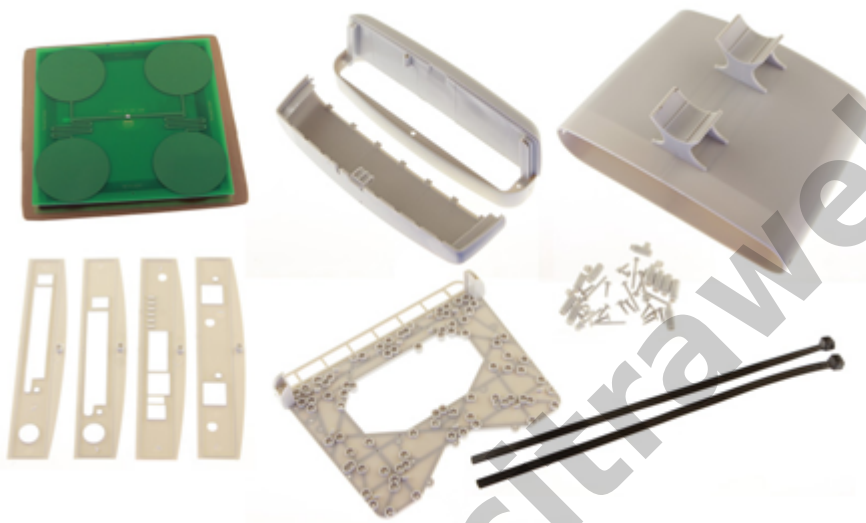

Weather resistance

StationBox® is designed to perfectly resist weather anywhere on our planet. It is made of durable ABS plastic, which is though in large temperature ranges and is stabilized to resist ultra-violet (UV) rays. All metal parts are made of aluminium.

StationBox® is not IP rated enclosure, but is designed to resist any kind of weather - rain, sunshine, snow, ice, low or high temperature, low or high air humidity. Our philosophy of weather resistance is different from having perfectly sealed box. We allow air to gently circulate in- and out of the box. It improves cooling of installed device in hot summer. Using leakage hole in lower part of the StationBox® also allows condensed air humidity to leave the box. With perfectly sealed box, you simply conserve humidity inside the box and with temperature changes it just changes its physical state, and it speeds the corrosion process. Rain nor snow are not allowed to enter inside the StationBox®. The only thing StationBox® will not survive is being put completely underwater, as put into the sea or waterpool.

Kelengkapan Barang

Smart and easy maintenance

The base of whole idea of simplicity is TOP COVER which includes a compact bracket of the StationBox®. During the maintenance operations, the Top cover remains on its position on a pole or console. This ensures, that the direction to the opposite side of the link remains untouched. All other parts of the StationBox®, incl. components placed inside of the StationBox® - antenna and PCB AP/Router board, are capable to be removed. Consequently, technician can replace the set directly at the place of installation, or may decide to perform maintenance at more appropriate place. Thus, the time of maintenance (or the time of network's upgrade) is reduced to necessary minimum, counted in just couple of minutes.