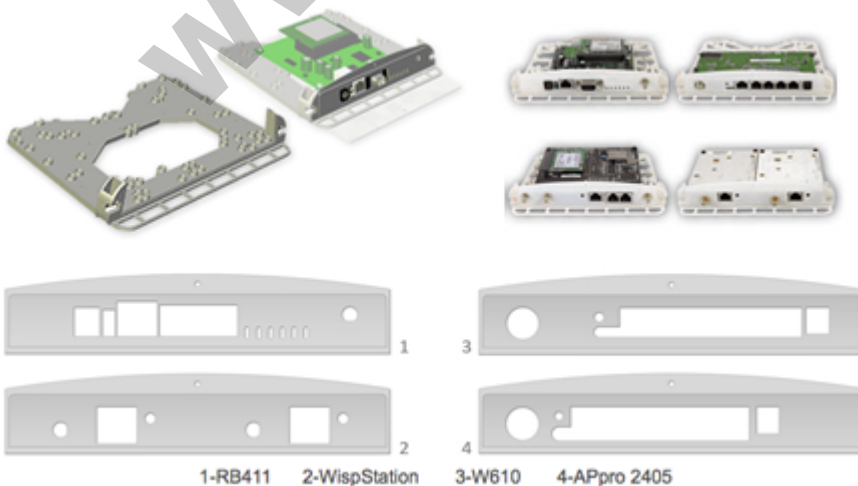

# StationBox®-2,4GHz 14dBi antenna

**Kode** : RF-SB-2  
**Brand** : Discontinued  
**Jenis** : Discontinued  
**Harga** : Rp 275.000,00

StationBox is a universal enclosure designed for outdoor installations. One of the StationBox's main advantages is its universality and applicability for different kind of devices and antennas from different suppliers. After mounting all components look like one entity. (tidak termasuk pigtail)

The StationBox is made of durable plastic and it consists only of 4 parts. Our outdoor enclosure is provided with compact mounting bracket. In addition, there is a possibility of using NanoBracket for the installation which enables to adjust the enclosure to any direction in range of 90° to each side. The StationBox's design is very simple and it is made with emphasis on its functionality.

The main purpose of this product is not only the installation of the device but also the simplicity of sequential service. The StationBox is ingenious solution for outdoor installations of the antennas and devices that is indicated by its extraordinary features including the long lifetime.