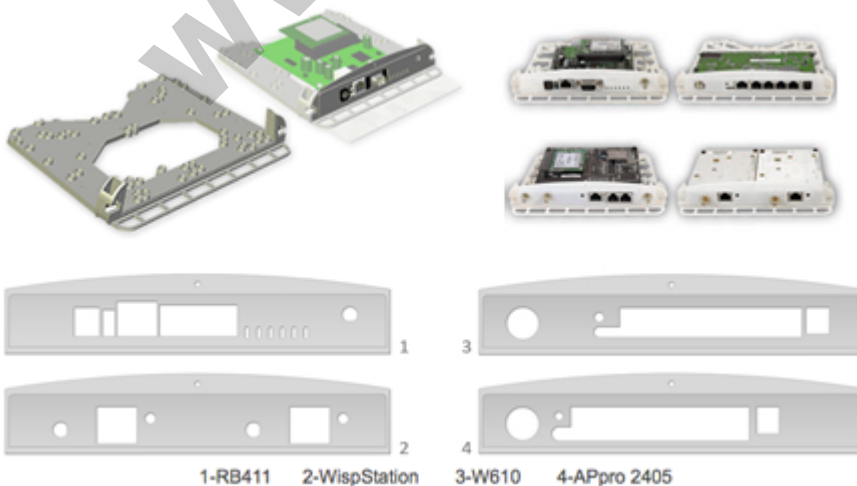

StationBox®-2,4GHz 14dBi antenna

Kode : RF-SB-2
Brand : Discontinued
Jenis : Discontinued
Harga : Rp 275.000,00

StationBox is a universal enclosure designed for outdoor installations. One of the StationBox's main advantages is its universality and applicability for different kind of devices and antennas from different suppliers. After mounting all components look like one entity. (tidak termasuk pigtail)

The StationBox is made of durable plastic and it consists only of 4 parts. Our outdoor enclosure is provided with compact mounting bracket. In addition, there is a possibility of using NanoBracket for the installation which enables to adjust the enclosure to any direction in range of 90° to each side. The StationBox's design is very simple and it is made with emphasis on its functionality.

The main purpose of this product is not only the installation of the device but also the simplicity of sequential service. The StationBox is ingenious solution for outdoor installations of the antennas and devices that is indicated by its extraordinary features including the long lifetime.

Weather resistance

StationBox[®] is designed to perfectly resist weather anywhere on our planet. It is made of durable ABS plastic, which is though in large temperature ranges and is stabilized to resist ultra-violet (UV) rays. All metal parts are made of aluminium.