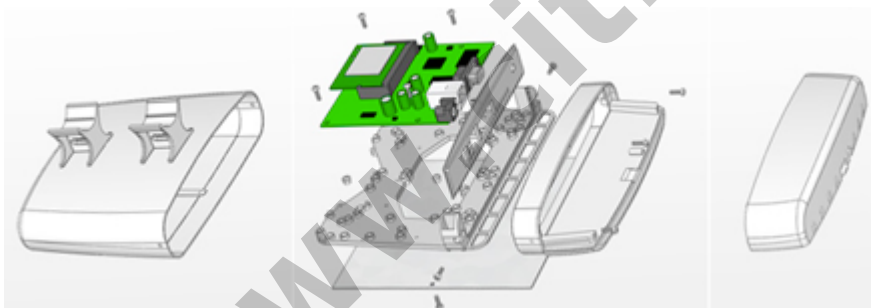

StationBox®-2,4GHz 14dBi antenna

Kode : RF-SB-2
Brand : Discontinued
Jenis : Discontinued
Harga : Rp 275.000,00

StationBox is a universal enclosure designed for outdoor installations. One of the StationBox's main advantages is its universality and applicability for different kind of devices and antennas from different suppliers. After mounting all components look like one entity. (tidak termasuk pigtail)

The StationBox is made of durable plastic and it consists only of 4 parts. Our outdoor enclosure is provided with compact mounting bracket. In addition, there is a possibility of using NanoBracket for the installation which enables to adjust the enclosure to any direction in range of 90° to each side. The StationBox's design is very simple and it is made with emphasis on its functionality.

The main purpose of this product is not only the installation of the device but also the simplicity of sequential service. The StationBox is ingenious solution for outdoor installations of the antennas and devices that is indicated by its extraordinary features including the long lifetime.

Weather resistance

StationBox[®] is designed to perfectly resist weather anywhere on our planet. It is made of durable ABS plastic, which is though in large temperature ranges and is stabilized to resist ultra-violet (UV) rays. All metal parts are made of aluminium.