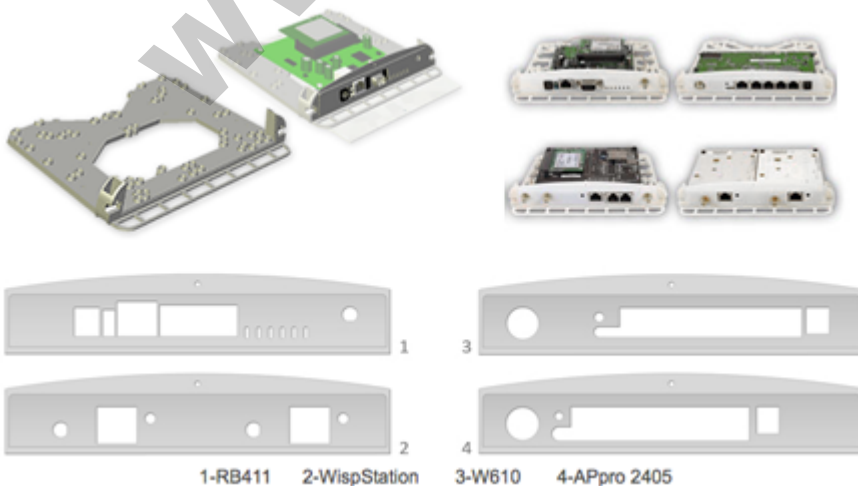

# StationBox®-2,4GHz 14dBi antenna

**Kode** : RF-SB-2  
**Kategori** : Discontinued  
**Harga** : Rp 275.000,00

StationBox is a universal enclosure designed for outdoor installations. One of the StationBox's main advantages is its universality and applicability for different kind of devices and antennas from different suppliers. After mounting all components look like one entity. (tidak termasuk pigtail)

The StationBox is made of durable plastic and it consists only of 4 parts. Our outdoor enclosure is provided with compact mounting bracket. In addition, there is a possibility of using NanoBracket for the installation which enables to adjust the enclosure to any direction in range of 90° to each side. The StationBox's design is very simple and it is made with emphasis on its functionality.

The main purpose of this product is not only the installation of the device but also the simplicity of sequential service. The StationBox is ingenious solution for outdoor installations of the antennas and devices that is indicated by its extraordinary features including the long lifetime.