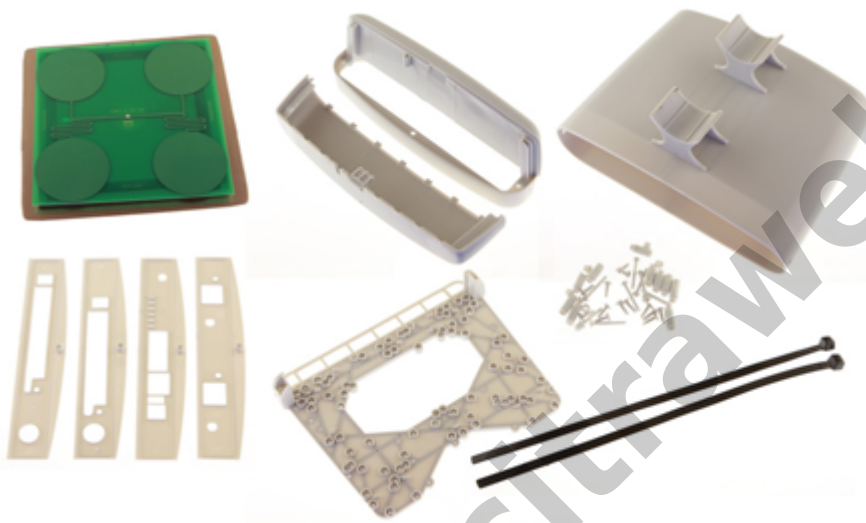

Weather resistance

StationBox® is designed to perfectly resist weather anywhere on our planet. It is made of durable ABS plastic, which is tough in large temperature ranges and is stabilized to resist ultra-violet (UV) rays. All metal parts are made of aluminium.

StationBox® is not IP rated enclosure, but is designed to resist any kind of weather - rain, sunshine, snow, ice, low or high temperature, low or high air humidity. Our philosophy of weather resistance is different from having perfectly sealed box. We allow air to gently circulate in- and out of the box. It improves cooling of installed device in hot summer. Using leakage hole in lower part of the StationBox® also allows condensed air humidity to leave the box. With perfectly sealed box, you simply conserve humidity inside the box and with temperature changes it just changes its physical state, and it speeds the corrosion process. Rain nor snow are not allowed to enter inside the StationBox®. The only thing StationBox® will not survive is being put completely underwater, as put into the sea or waterpool.

Kelengkapan Barang

Smart and easy maintenance

The base of whole idea of simplicity is TOP COVER which includes a compact bracket of the StationBox®. During the maintenance operations, the Top cover remains on its position on a pole or console. This ensures, that the direction to the opposite side of the link remains untouched. All other parts of the StationBox®, incl. components placed inside of the StationBox® - antenna and PCB AP/Router board, are capable to be removed. Consequently, technician can replace the set directly at the place of installation, or may decide to perform maintenance at more appropriate place. Thus, the time of maintenance (or the time of network's upgrade) is reduced to necessary minimum, counted in just couple of minutes.