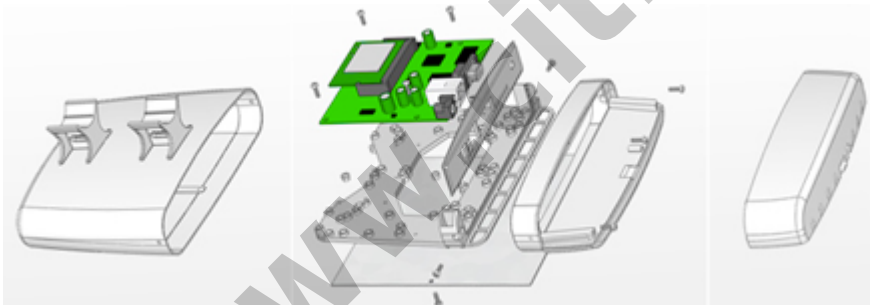

# StationBox®-2,4GHz 14dBi antenna

**Kode** : RF-SB-2  
**Brand** : Discontinued  
**Jenis** : Discontinued  
**Harga** : Rp 275.000,00

StationBox is a universal enclosure designed for outdoor installations. One of the StationBox's main advantages is its universality and applicability for different kind of devices and antennas from different suppliers. After mounting all components look like one entity. (tidak termasuk pigtail)

The StationBox is made of durable plastic and it consists only of 4 parts. Our outdoor enclosure is provided with compact mounting bracket. In addition, there is a possibility of using NanoBracket for the installation which enables to adjust the enclosure to any direction in range of 90° to each side. The StationBox's design is very simple and it is made with emphasis on its functionality.

The main purpose of this product is not only the installation of the device but also the simplicity of sequential service. The StationBox is ingenious solution for outdoor installations of the antennas and devices that is indicated by its extraordinary features including the long lifetime.