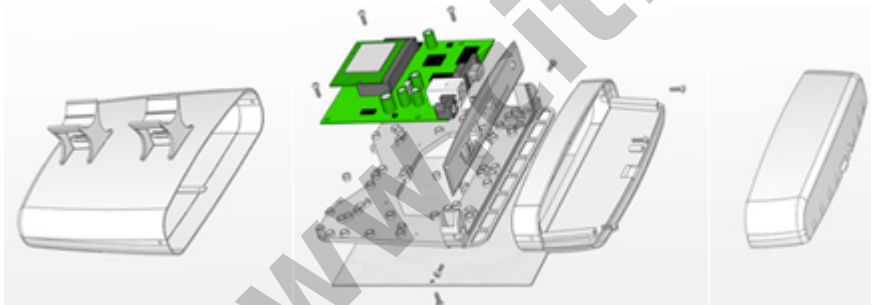

# StationBox®-2,4GHz 14dBi antenna

**Kode** : RF-SB-2  
**Kategori** : Discontinued  
**Harga** : Rp 275.000,00

StationBox is a universal enclosure designed for outdoor installations. One of the StationBox's main advantages is its universality and applicability for different kind of devices and antennas from different suppliers. After mounting all components look like one entity. (tidak termasuk pigtail)

The StationBox is made of durable plastic and it consists only of 4 parts. Our outdoor enclosure is provided with compact mounting bracket. In addition, there is a possibility of using NanoBracket for the installation which enables to adjust the enclosure to any direction in range of 90° to each side. The StationBox's design is very simple and it is made with emphasis on its functionality.

The main purpose of this product is not only the installation of the device but also the simplicity of sequential service. The StationBox is ingenious solution for outdoor installations of the antennas and devices that is indicated by its extraordinary features including the long lifetime.