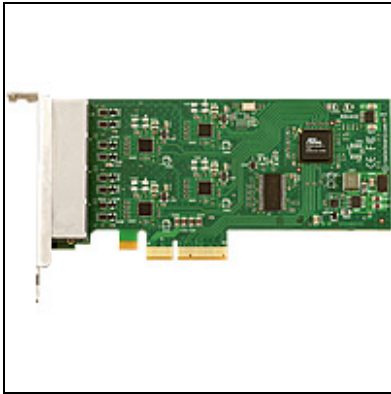

Gigabit Ethernet 4 Ports PCI-e (Atheros)

Kode : RB44GE
Kategori : Discontinued
Harga : Rp 1.402.000,00

The brand new Gigabit Ethernet card features four 10/100/1000T Gigabit Ethernet ports on a single card, giving you the opportunity to add even more ports to your router, and saving valuable PCIe slots. Bring maximum throughput and port density to your device, and with PCIe - bus speed is no longer the limit.

Menggunakan Bracket 2U & 4U

Specifications:

- Chipset: Atheros 8131/M
- Format: PCIe x4
- Ethernet: Four independent 10/100/1000 Mbit Gigabit Ethernet ports with Auto-MDI/X
- Dimensions: 150 mm x 69 mm (excluding bracket)
- Operating System: RouterOS, Windows, Linux
- Checksum offload features for IP, TCP, and UDP, lowering CPU utilization and optimizing network performance
- Wake-On- LAN (WOL) and AMD Magic Packet™.
- IEEE 802.3x compliant flow control support
- Interrupt coalescing
- Advanced DSP architecture implementing digital adaptive equalization, echo and crosstalk cancellation
- Cable Diagnostic Test (CDT) for open, short cable, cable length detection, and incorrect or mismatched impedance.
- Intelligently reduces power based on cable length detected
- Green Ethernet feature support
- Supports Energy Star 4.0