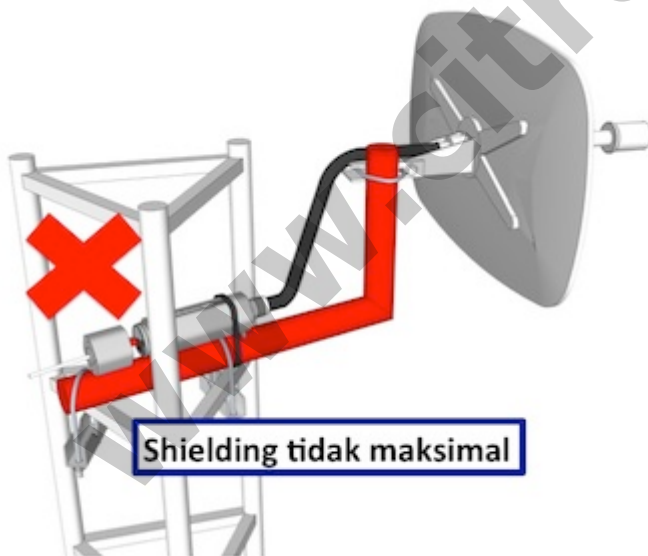

Groove A 52HPn (Access Point 2GHz/5Ghz)

Kode : RBGrooveA-52HPn

Kategori : Groove & Metal

Harga : Rp 1.186.000,00

The Groove is our smallest outdoor series model - a fully featured RouterBOARD powered by RouterOS. Weatherproof, durable and ready to use. It has one 10/100 Ethernet port with PoE support and a built-in 500mW 802.11a/b/g/n wireless radio. With the Nv2 TDMA technology, 125Mbit aggregate throughput is possible, limited only by the ethernet port!

Jika Anda akan menghubungkan Groove dengan antenna menggunakan kabel jumper N-Male to N-Male, mungkin Anda juga membutuhkan [Connector N-Female to N-Female](#).

Pemasangan Groove yang kurang tepat :

Pemasangan Groove yang direkomendasikan :

Spesifikasi GrooveA52HPn

Product Code	GrooveA52HPn
Architecture	MIPS-BE
CPU	AR9342 600MHz
Current Monitor	No
Main Storage/NAND	16MB
RAM	64MB
SFP Ports	0
LAN Ports	1
Gigabit	No
Switch Chip	No
MiniPCI	0
Integrated Wireless	Yes
Wireless Standarts	802.11 a/b/g/n
Wireless Tx Power	27dBm
Integrated Antenna	No
MiniPCle	0
SIM Card Slots	No
USB	No
Memory Cards	No
Power Jack	No
802.3af Support	No
POE Input	9-30V
POE Output	No