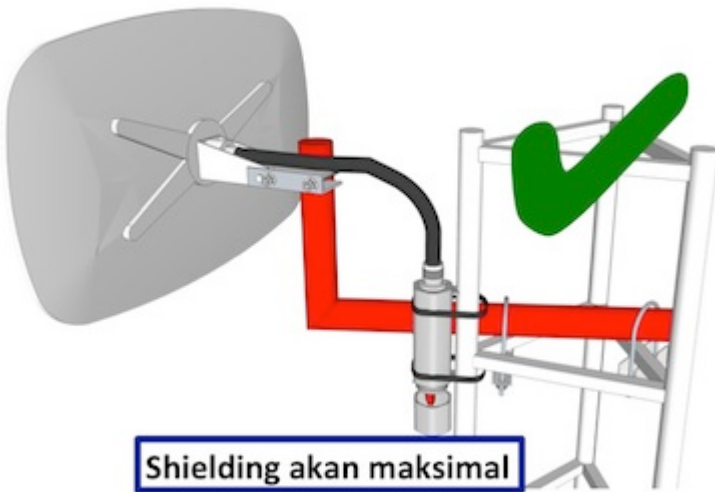

GrooveA 52 (RBGrooveA-52HPn) MIKROTIK Access Point 2GHz/5Ghz

Kode	:	RBGrooveA-52HPn
Kategori	:	Groove & Metal
Harga	:	Rp 1.186.000,00

Routerboard GrooveA 52 (RBGrooveA-52HPn) the Groove is our smallest outdoor series model - a fully featured RouterBOARD powered by RouterOS. Weatherproof, durable and ready to use. It has one 10/100 Ethernet port with PoE support and a built-in 500mW 802.11a/b/g/n wireless radio. With the Nv2 TDMA technology, 125Mbit aggregate throughput is possible, limited only by the ethernet port!

Penawaran Harga Spesial
08112039555

Jika Anda akan menghubungkan Groove dengan antenna menggunakan kabel jumper N-Male to N-Male, mungkin Anda juga membutuhkan [Connector N-Female to N-Female](#).

Pemasangan Groove yang kurang tepat :

Pemasangan Groove yang direkomendasikan :

Spesifikasi GrooveA52HPn	
Product Code	GrooveA52HPn
Architecture	MIPS-BE
CPU	AR9342 600MHz
Current Monitor	No
Main Storage/NAND	16MB
RAM	64MB
SFP Ports	0
LAN Ports	1
Gigabit	No
Switch Chip	No
MiniPCI	0
Integrated Wireless	Yes
Wireless Standarts	802.11 a/b/g/n
Wireless Tx Power	27dBm
Integrated Antenna	No
MiniPCle	0
SIM Card Slots	No
USB	No
Memory Cards	No
Power Jack	No
802.3af Support	No