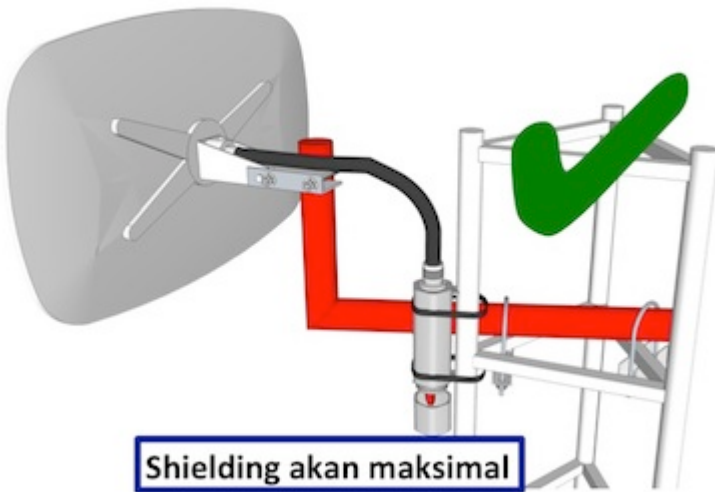

Groove A 52HPn (Access Point 2GHz/5Ghz)

Kode : RBGrooveA-52HPn

Kategori : Groove & Metal

Harga : Rp 1.186.000,00

The Groove is our smallest outdoor series model - a fully featured RouterBOARD powered by RouterOS. Weatherproof, durable and ready to use. It has one 10/100 Ethernet port with PoE support and a built-in 500mW 802.11a/b/g/n wireless radio. With the Nv2 TDMA technology, 125Mbit aggregate throughput is possible, limited only by the ethernet port!

Jika Anda akan menghubungkan Groove dengan antenna menggunakan kabel jumper N-Male to N-Male, mungkin Anda juga membutuhkan [Connector N-Female to N-Female](#).

Pemasangan Groove yang kurang tepat :

Pemasangan Groove yang direkomendasikan :

Spesifikasi GrooveA52HPn

Product Code	GrooveA52HPn
Architecture	MIPS-BE
CPU	AR9342 600MHz
Current Monitor	No
Main Storage/NAND	16MB
RAM	64MB
SFP Ports	0
LAN Ports	1
Gigabit	No
Switch Chip	No
MiniPCI	0
Integrated Wireless	Yes
Wireless Standarts	802.11 a/b/g/n
Wireless Tx Power	27dBm
Integrated Antenna	No
MiniPCle	0
SIM Card Slots	No
USB	No
Memory Cards	No
Power Jack	No
802.3af Support	No
POE Input	9-30V
POE Output	No