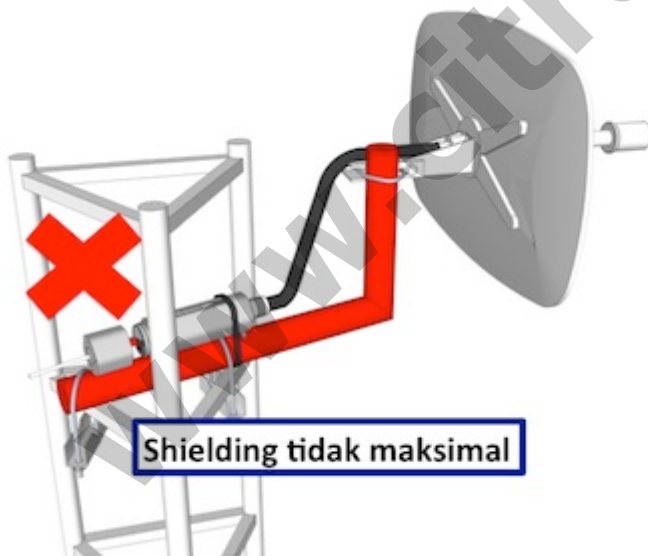

Pemasangan Groove yang kurang tepat :

Pemasangan Groove yang direkomendasikan :