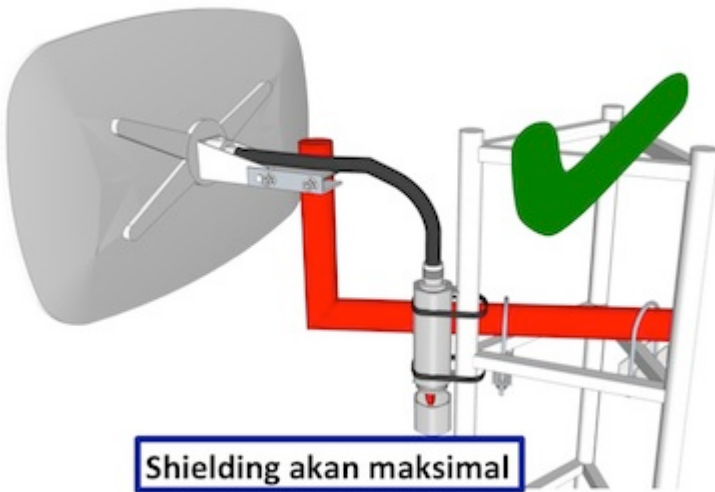

Spesifikasi Groove52HPn

Product Code	Groove52HPn
Architecture	MIPS-BE
CPU	AR9342 600MHz
Current Monitor	No
Main Storage/NAND	16MB
RAM	64MB
SFP Ports	0
LAN Ports	1
Gigabit	No
Switch Chip	No
MiniPCI	0
Integrated Wireless	Yes
Wireless Standarts	802.11 a/b/g/n
Wireless Tx Power	27dBm
Integrated Antenna	No
MiniPCle	0
SIM Card Slots	No
USB	No
Memory Cards	No
Power Jack	No
802.3af Support	No