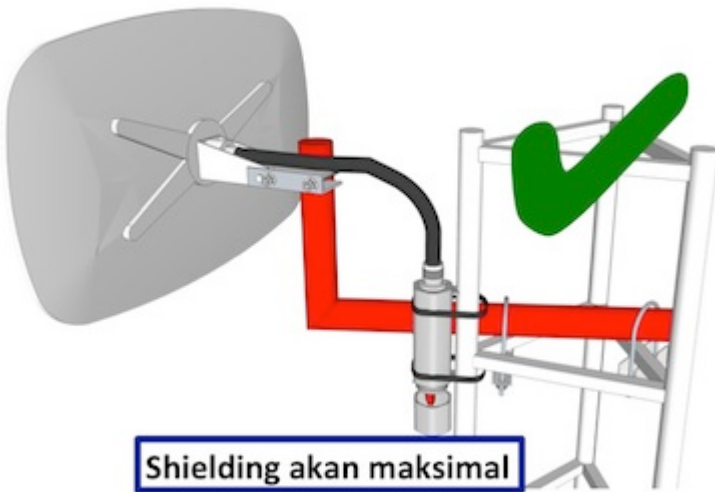

Groove 52 (RBGroove52HPn) MIKROTIK CPE 2GHz/5Ghz

Kode	:	RBGroove52HPn
Kategori	:	Groove & Metal
Harga	:	Rp 884.000,00

Routerboard Groove 52 (RBGroove52HPn) the Groove is our smallest outdoor series model - a fully featured RouterBOARD powered by RouterOS. Weatherproof, durable and ready to use. It has one 10/100 Ethernet port with PoE support and a built-in 500mW 802.11a/b/g/n wireless radio. With the Nv2 TDMA technology, 125Mbit aggregate throughput is possible, limited only by the ethernet port! Tidak bisa digunakan sebagai access point, hanya sebagai CPE atau point to point.

Penawaran Harga Spesial

 08112039555

Jika Anda akan menghubungkan Groove dengan antenna menggunakan kabel jumper N-Male to N-Male, mungkin Anda juga membutuhkan [Connector N-Female to N-Female](#).

Pemasangan Groove yang kurang tepat :

Pemasangan Groove yang direkomendasikan :

Spesifikasi Groove52HPn	
Product Code	Groove52HPn
Architecture	MIPS-BE
CPU	AR9342 600MHz
Current Monitor	No
Main Storage/NAND	16MB
RAM	64MB
SFP Ports	0
LAN Ports	1
Gigabit	No
Switch Chip	No
MiniPCI	0
Integrated Wireless	Yes
Wireless Standarts	802.11 a/b/g/n
Wireless Tx Power	27dBm
Integrated Antenna	No
MiniPCle	0
SIM Card Slots	No
USB	No
Memory Cards	No
Power Jack	No