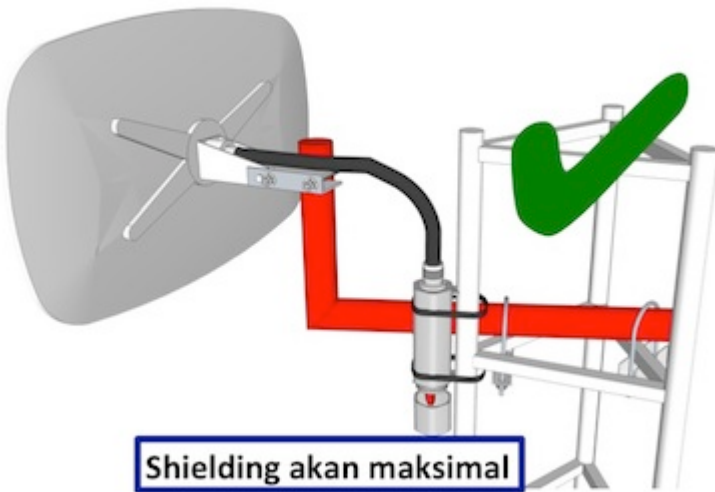

## Groove 52HPn (CPE 2GHz/5Ghz)

**Kode** : RBGroove52HPn

**Kategori** : Groove & Metal

**Harga** : Rp 884.000,00

The Groove is our smallest outdoor series model - a fully featured RouterBOARD powered by RouterOS. Weatherproof, durable and ready to use. It has one 10/100 Ethernet port with PoE support and a built-in 500mW 802.11a/b/g/n wireless radio. With the Nv2 TDMA technology, 125Mbit aggregate throughput is possible, limited only by the ethernet port! Tidak bisa digunakan sebagai access point, hanya sebagai CPE atau point to point.

Penawaran Harga Spesial

08112039555

Jika Anda akan menghubungkan Groove dengan antenna menggunakan kabel jumper N-Male to N-Male, mungkin Anda juga membutuhkan [Connector N-Female to N-Female](#).

**Pemasangan Groove yang kurang tepat :**

**Pemasangan Groove yang direkomendasikan :**

**Spesifikasi Groove52HPn**

Product Code	Groove52HPn
Architecture	MIPS-BE
CPU	AR9342 600MHz
Current Monitor	No
Main Storage/NAND	16MB
RAM	64MB
SFP Ports	0
LAN Ports	1
Gigabit	No
Switch Chip	No
MiniPCI	0
Integrated Wireless	Yes
Wireless Standarts	802.11 a/b/g/n
Wireless Tx Power	27dBm
Integrated Antenna	No
MiniPCle	0
SIM Card Slots	No
USB	No
Memory Cards	No
Power Jack	No
802.3af Support	No