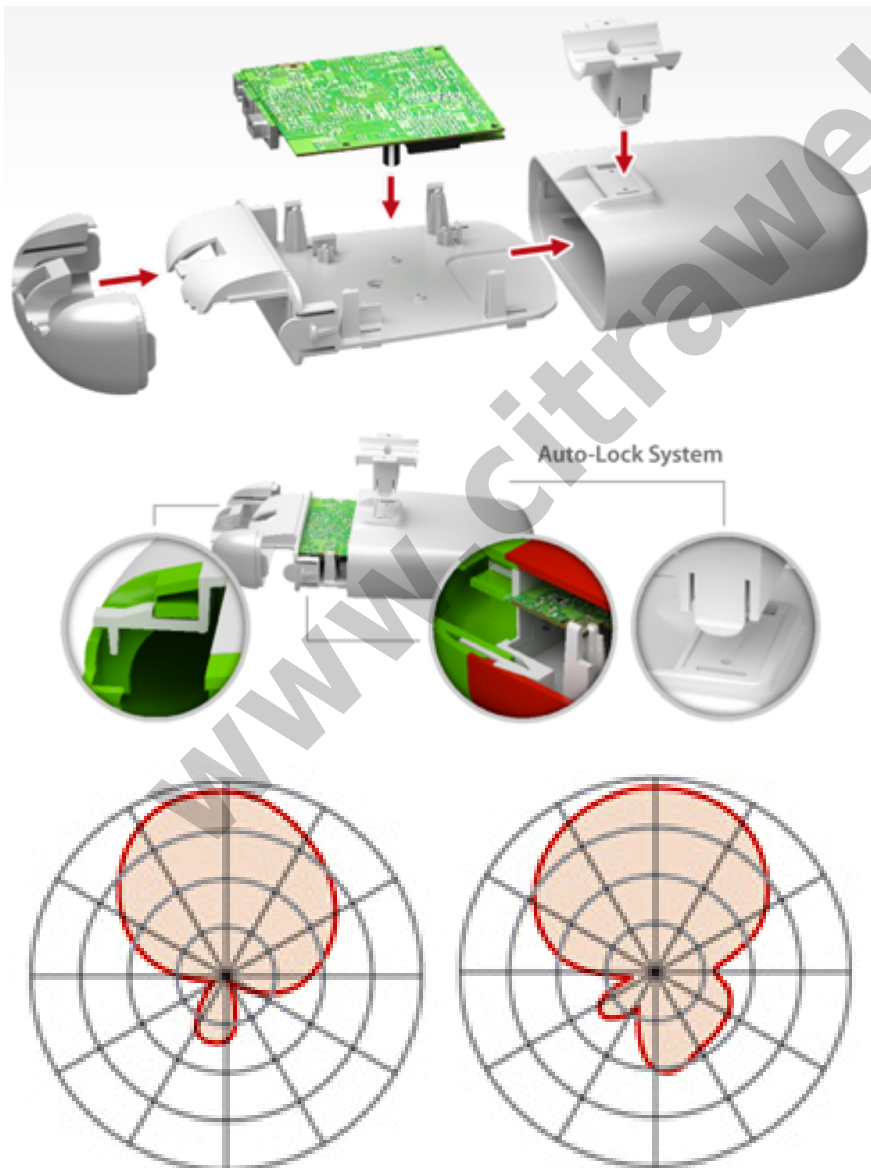

Easy Installation Without Tools

No tools are needed for board installation. Inserting the base panel into the top cover and closing the bottom cover is tool-less as well. Main body parts are secured by Auto-Lock System, that protects the box against coaccidental disassembly. With deployment time from carton box to pole below two minutes, your operations can be fast, smooth and cost effective as never before.

Unlimited Mounting Versatility

StationBox® Mikro enables excellent mounting versatility. Its standard holder is compatible with NanoBracket® Universal, one of the most advanced CPE mounts on the market. StationBox Mikro holder is also compatible with Ubiquiti Networks® Rocket mounting base. Check also for other dimensions to ensure StationBox® Mikro will fit third party mount!

Weather Resistant Design

StationBox® Mikro was designed to be placed in general outdoor environment and to resist weather impacts. StationBox® Mikro is built from high resistant UV stabilized ABS plastic. One-piece cover ensures the natural water resistance, while the enclosure is allowed to "breathe" and exchange hot air with environment and leak humidity in form of condensed drops of water.

Spesifikasi Antenna:

2.4 GHz - 9 dBi MiMo dual polarization antenna

Freq. range: 2412~2472 MHz

Beam angle: 58°/61°

VSWR: ≤1,5

Petunjuk Instalasi:

<http://www.rfelements.com/download/InstallationGuide-SBXMikro.pdf>