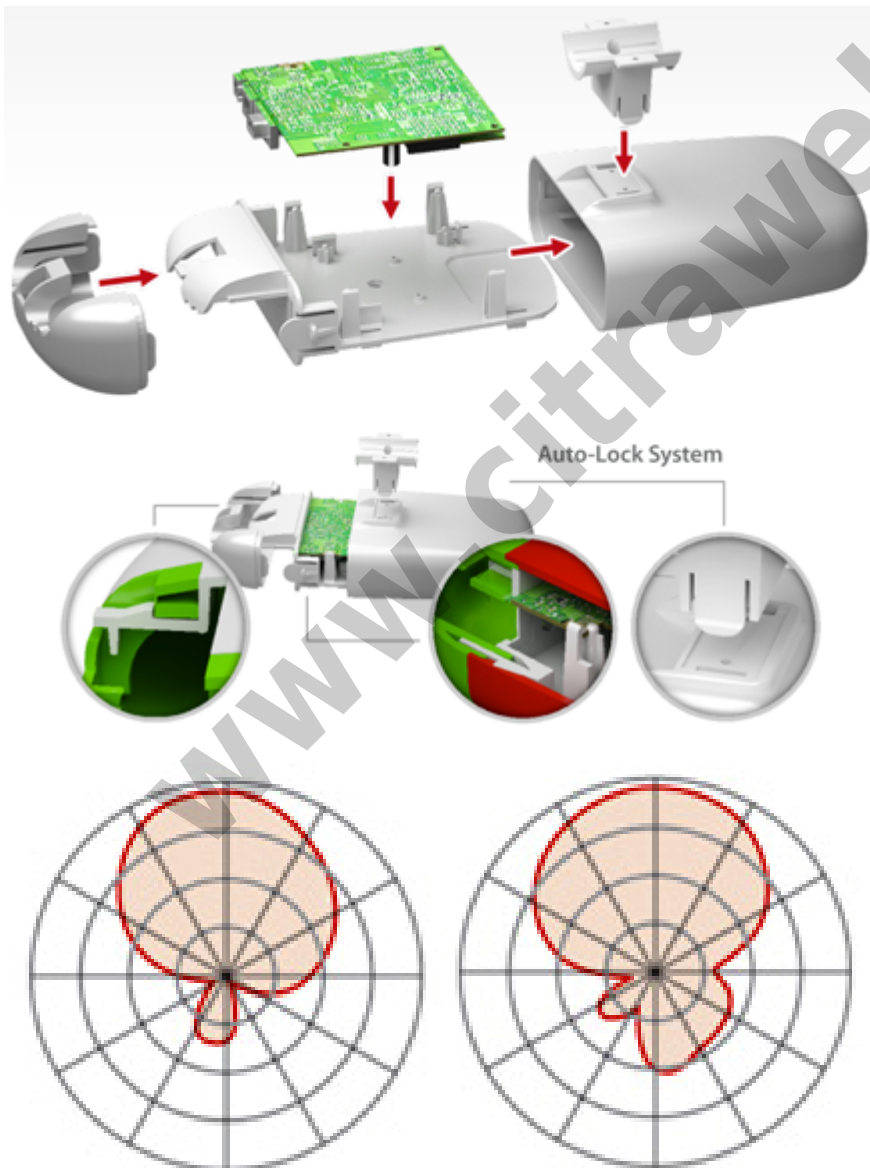

Spesifikasi Antenna:

2.4 GHz - 9 dBi MiMo dual polarization antenna

Freq. range: 2412~2472 MHz

Beam angle: 58°/61°

VSWR: ≤1,5

Petunjuk Instalasi: