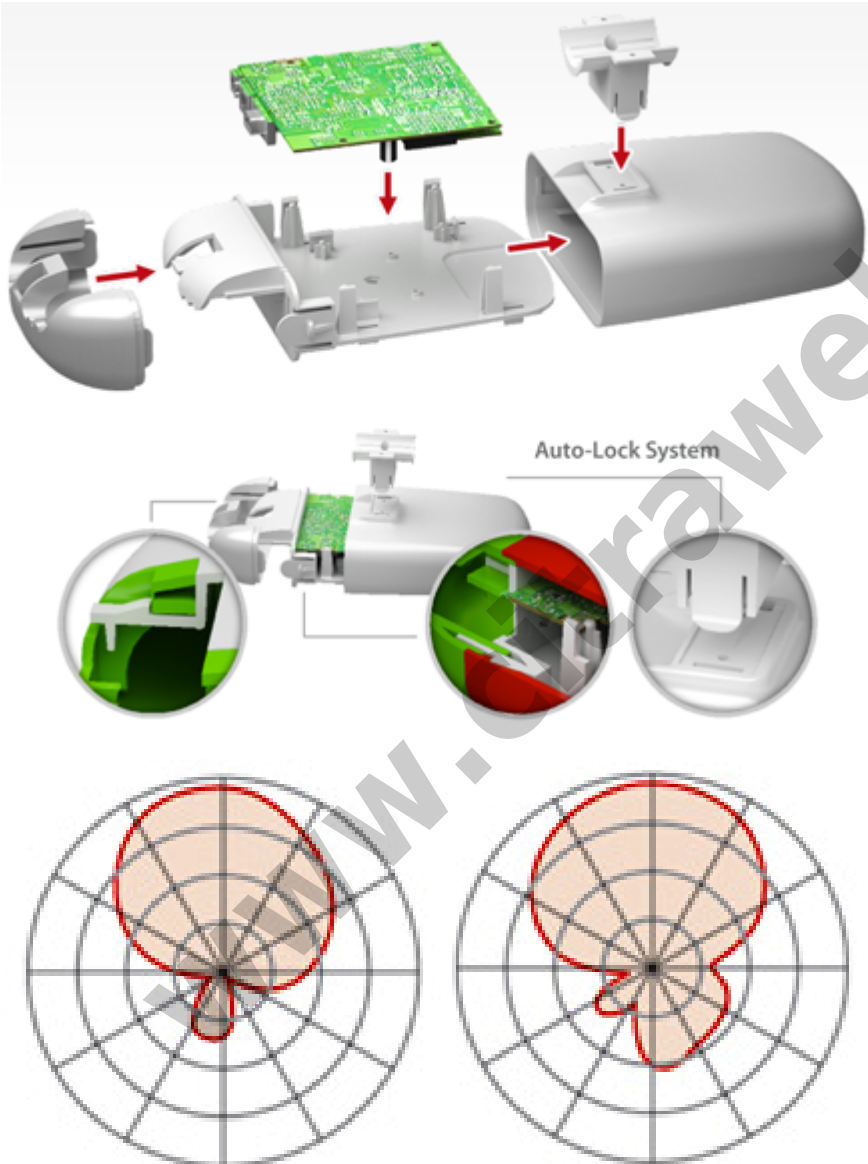

Petunjuk Instalasi:

<http://www.rfelements.com/download/InstallationGuide-SBXMikro.pdf>

* Harga, spesifikasi, dan ketersediaan bisa berubah dan tidak mengikat

URL : <https://www.citraweb.com/produk/390/>