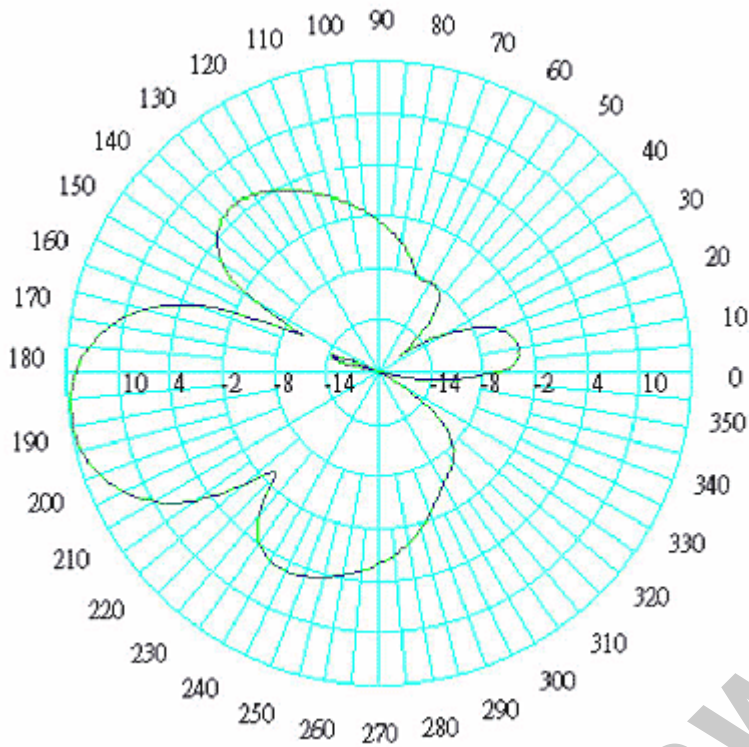

SIM Card Slots	No
USB	No
Memory Cards	No
Power Jack	10-28V
802.3af Support	No
POE Input	10-28V
POE Output	No
Serial Port	DB9/RS232
Voltage Monitor	No
Temperature Sensor	No
Dimentions	105mm x 105mm
Operating System	RouterOS
Temperature Range	-30C .. +60C
RouterOS License	Level4

Embedded Antenna & Enclosure Specifications:

- **Frequency:** 2400-2484 MHz
- **Antenna Gain:** 15 dbi
- **VSWR:** 1.5:1
- **Impedance:** 50 Ohm
- **Operating Temperature:** -45 - 80 deg C
- **Beam Width (H):** 41 Deg
- **Beam Width (V):** 41 Deg
- **Dimmensions (outer):** 280mm (L) x 265mm (w) x 95mm (d)
- **Weight:** 2.85 kg