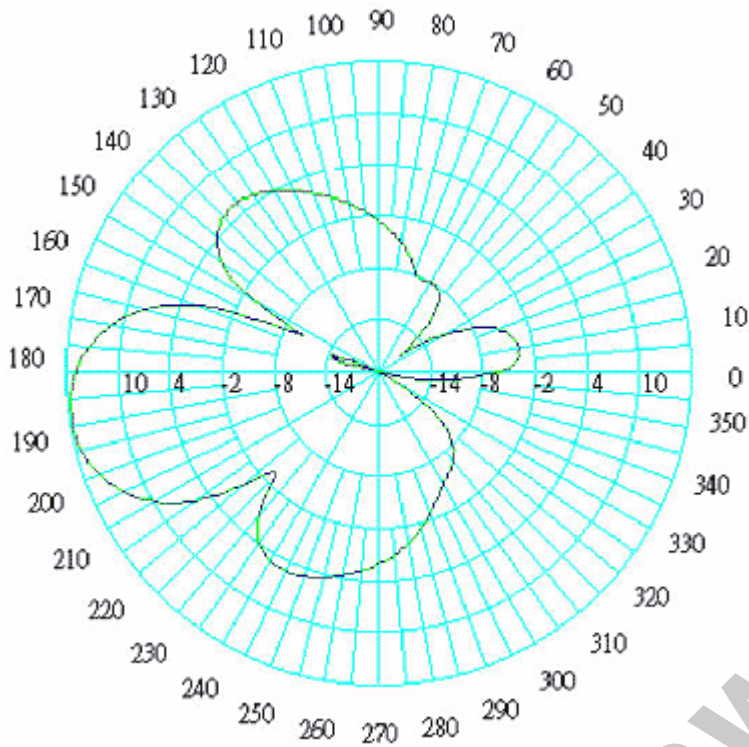

SIM Card Slots	No
USB	No
Memory Cards	No
Power Jack	10-28V
802.3af Support	No
POE Input	10-28V
POE Output	No
Serial Port	DB9/RS232
Voltage Monitor	No
Temperature Sensor	No
Dimentions	105mm x 105mm
Operating System	RouterOS
Temperature Range	-30C .. +60C
RouterOS License	Level4

**Embedded Antenna & Enclosure Specifications:**

- **Frequency:** 2400-2484 MHz
- **Antenna Gain:** 15 dbi
- **VSWR:** 1.5:1
- **Impedance:** 50 Ohm
- **Operating Temperature:** -45 - 80 deg C
- **Beam Width (H):** 41 Deg
- **Beam Width (V):** 41 Deg
- **Dimmensions (outer):** 280mm (L) x 265mm (w) x 95mm (d)
- **Weight:** 2.85 kg