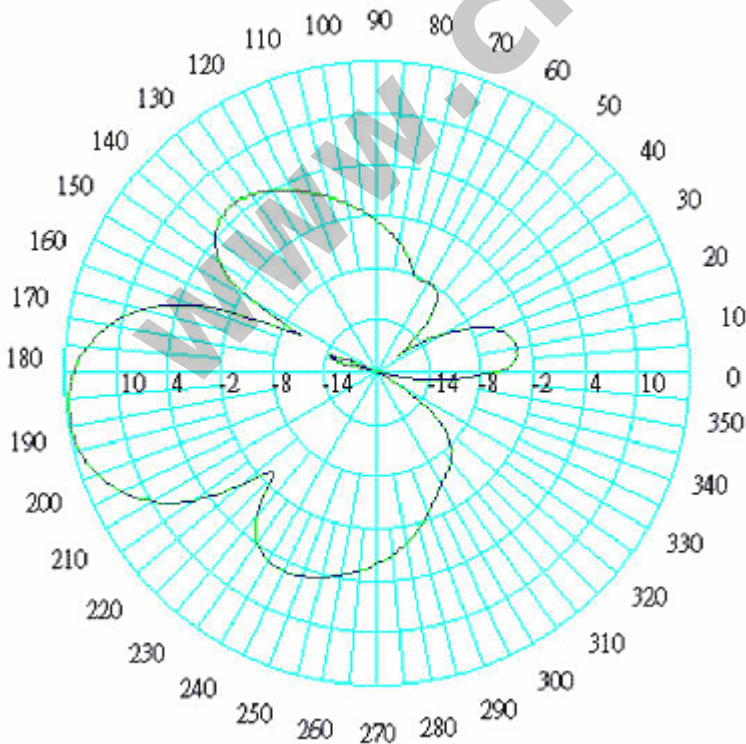

Memory Cards	No
Power Jack	10-28V
802.3af Support	No
POE Input	10-28V
POE Output	No
Serial Port	DB9/RS232
Voltage Monitor	No
Temperature Sensor	No
Dimentions	150mm x 105mm
Operating System	RouterOS
Temperature Range	-30C .. +60C
RouterOS License	Level4

**Embedded Antenna & Enclosure Specifications:**

- **Frequency:** 2400-2484 MHz
- **Antenna Gain:** 15 dbi
- **VSWR:** 1.5:1
- **Impedance:** 50 Ohm
- **Operating Temperature:** -45 - 80 deg C
- **Beam Width (H):** 41 Deg
- **Beam Width (V):** 41 Deg
- **Dimmentions (outer):** 280mm (L) x 265mm (w) x 95mm (d)
- **Weight:** 2.85 kg