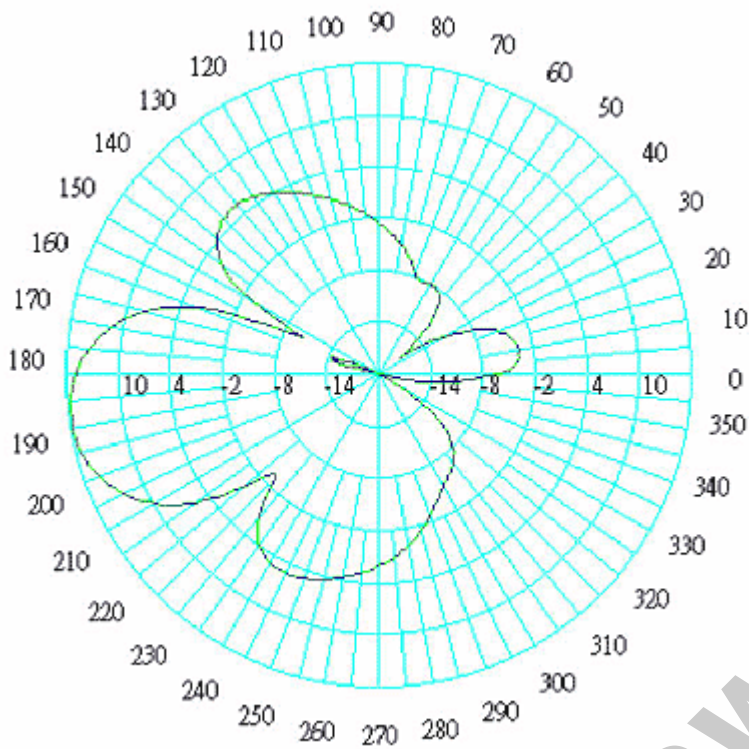

Memory Cards	1
Memory Card Type	MicroSD
Power Jack	10-28V
802.3af Support	No
POE Input	10-28V
POE Output	No
Serial Port	DB9/RS232
Voltage Monitor	No
Temperature Sensor	No
Dimensions	150mm x 105mm
Operating System	RouterOS
Temperature Range	-30C .. +60C
RouterOS License	Level5

**Embedded Antenna & Enclosure Specifications:**

- **Frequency:** 2400-2484 MHz
- **Antenna Gain:** 15 dbi
- **VSWR:** 1.5:1
- **Impedance:** 50 Ohm
- **Operating Temperature:** -45 - 80 deg C
- **Beam Width (H):** 41 Deg
- **Beam Width (V):** 41 Deg
- **Dimensions (outer):** 280mm (L) x 265mm (w) x 95mm (d)
- **Weight:** 2.85 kg