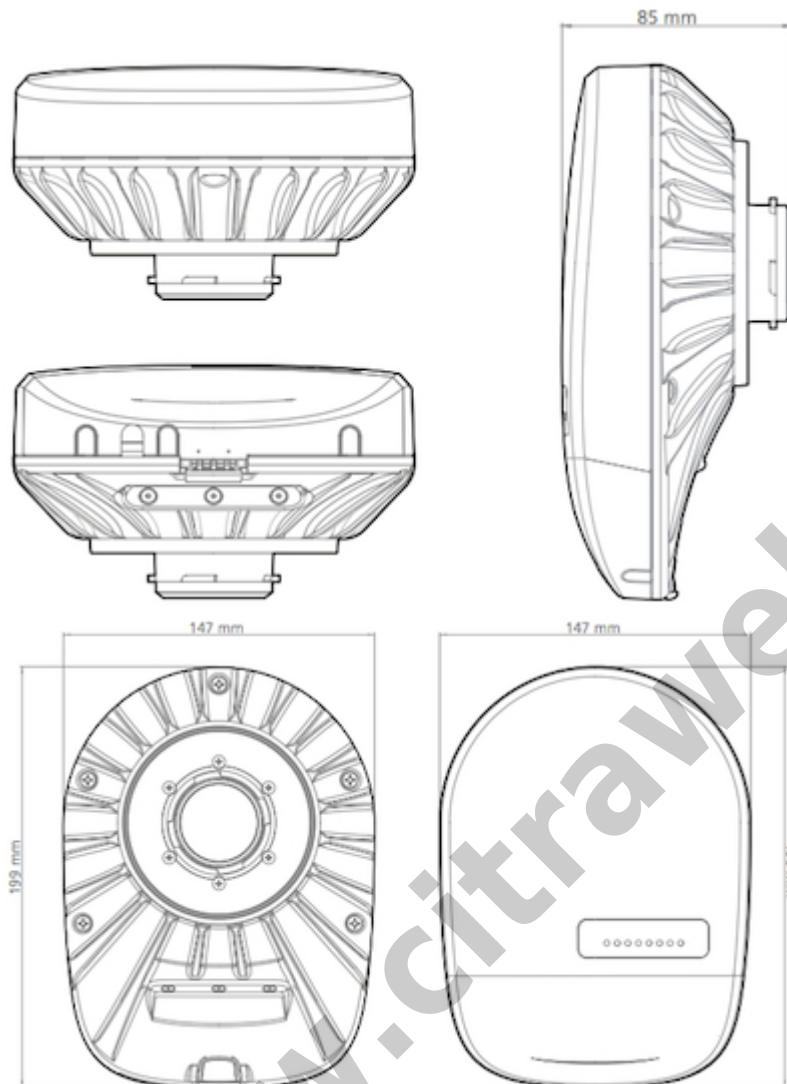

COMPATIBLE WIRELESS PLATFORMS

RF elements® : any Symmetrical Horn TP Antenna, any UltraDish™ TP Antenna

MikroTik™ : RouterBoard™ RB91x, RB71x, RB411L

Content :

- TwistPort™ Adaptor RB Body
- TwistPort™ Adaptor RB Sticker A
- TwistPort™ Adaptor RB Sticker B
- Screw 2,9 x 6,5 mm (4 pcs)

TECHNICAL DATA

Antenna Connection	: TwistPort™ - Quick Locking Waveguide Port
Radio Connection	: 2x Right Angle MMCX (Pigtail included)
Materials	: Insert - Aluminium Alloy Body - UV stabilized and weather resistant ABS plastic
Flame Rating	: UL 94 HB
Temperature	: -40°C to +60°C (-40°F to +140°F)
Wind Survival	: 160 km/hour
Weight	: 0.6 Kg / 1.3 lbs - single unit incl. package
Single Unit Retail Box	: Retail Box: 21.3 x 15.3 x 9 cm