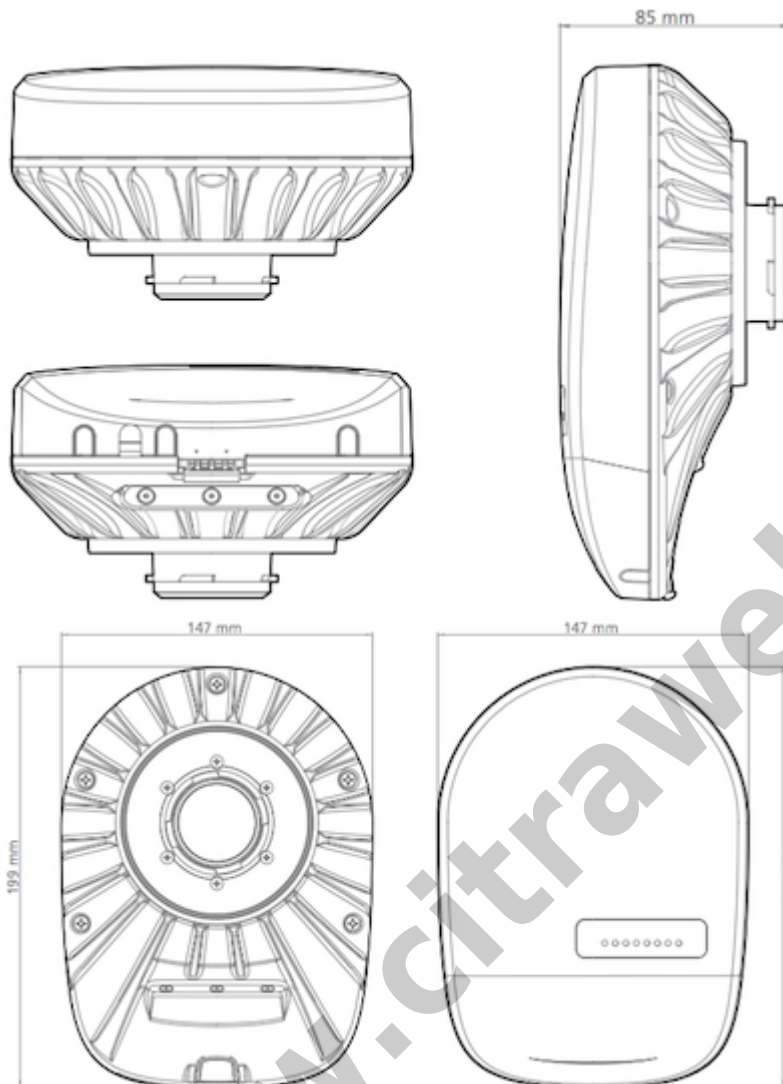

COMPATIBLE WIRELESS PLATFORMS

RF elements® : any Symmetrical Horn TP Antenna, any UltraDish™ TP Antenna

MikroTik™ : RouterBoard™ RB91x, RB71x, RB411L

Content :

- TwistPort™ Adaptor RB Body
- TwistPort™ Adaptor RB Sticker A
- TwistPort™ Adaptor RB Sticker B
- Screw 2,9 x 6,5 mm (4 pcs)

TECHNICAL DATA

Antenna Connection	: TwistPort™ - Quick Locking Waveguide Port
Radio Connection	: 2x Right Angle MMCX (Pigtail included)
Materials	: Insert - Aluminium Alloy Body - UV stabilized and weather resistant ABS plastic
Flame Rating	: UL 94 HB
Temperature	: -40°C to +60°C (-40°F to +140°F)
Wind Survival	: 160 km/hour
Weight	: 0.6 Kg / 1.3 lbs - single unit incl. package
Single Unit Retail Box	: Retail Box: 21.3 x 15.3 x 9 cm