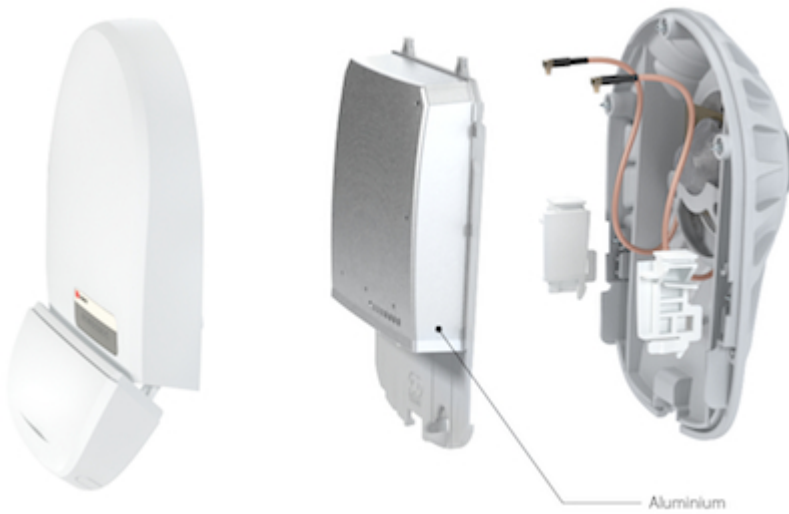

COMPATIBLE WIRELESS PLATFORMS

RF elements® : any Symmetrical Horn TP Antenna, any UltraDish™ TP Antenna

MikroTik™ : RouterBoard™ RB91x, RB71x, RB411L

Content :

- TwistPort™ Adaptor RB Body
- TwistPort™ Adaptor RB Sticker A
- TwistPort™ Adaptor RB Sticker B
- Screw 2,9 x 6,5 mm (4 pcs)