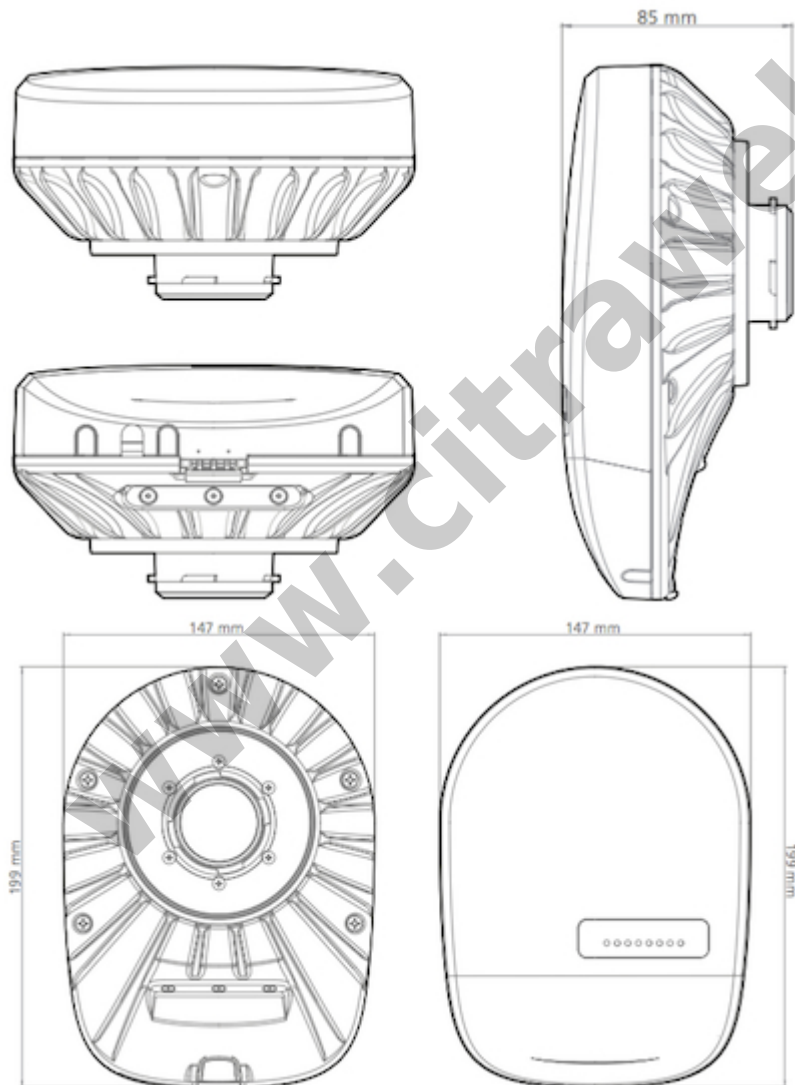

#### Content :

- TwistPort™ Adaptor RB Body
- TwistPort™ Adaptor RB Sticker A
- TwistPort™ Adaptor RB Sticker B
- Screw 2,9 x 6,5 mm (4 pcs)

**TECHNICAL DATA**

Antenna Connection : TwistPort™ - Quick Locking Waveguide Port  
Radio Connection : 2x Right Angle MMCX (Pigtail included)  
Materials : Insert - Aluminium Alloy  
Body - UV stabilized and weather resistant ABS plastic  
Flame Rating : UL 94 HB  
Temperature : -40°C to +60°C (-40°F to +140°F)  
Wind Survival : 160 km/hour  
Weight : 0.6 Kg / 1.3 lbs - single unit incl. package  
Single Unit Retail Box : Retail Box: 21.3 × 15.3 × 9 cm