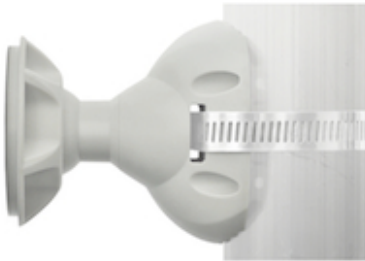

## NanoBracket® NBE-M5-16

**Kode** : NANO-BRAC-NBE-M5-16

**Brand** : RF elements

**Jenis** : Wireless Antenna

**Harga** : Rp 50.000,00

~~Rp 120.000,00~~

NanoBracket® for NBE-M5-16 offers a 3-axis positioning system based on the 4th generation of our patent-pending ball hinge. NanoBracket® for NBE-M5-16 enables precise and easy adjustment of the AP in azimuth, elevation and rotation to eliminate a potential mismatch loss and to achieve the best RF performance of the MiMo link.

Penawaran Harga Spesial

 08112039555

NanoBracket® is made of outdoor resistant ABS and stainless steel hardware. NanoBracket® for NBE-M5-16 is an excellent upgrade from the wimpy mount you get with your NanoBeam®.

**COMPATIBLE WIRELESS PLATFORMS** : Ubiquiti Networks™ NanoBeam® M5-16

**PACKAGE CONTENTS :**

Bracket Body

Screw 3,5 x 45 mm (4 pcs)

Wall Plug (4 pcs)

*\* Harga, spesifikasi, dan ketersediaan bisa berubah dan tidak mengikat*