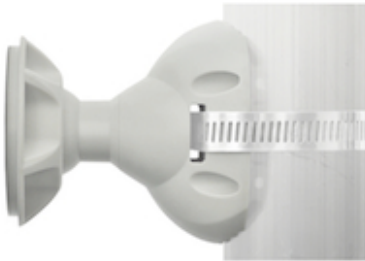

NanoBracket® NBE-M5-16

Kode : NANO-BRAC-NBE-M5-16

Brand : RF elements

Jenis : Wireless Antenna

Harga : Rp 50.000,00

~~Rp 120.000,00~~

NanoBracket® for NBE-M5-16 offers a 3-axis positioning system based on the 4th generation of our patent-pending ball hinge. NanoBracket® for NBE-M5-16 enables precise and easy adjustment of the AP in azimuth, elevation and rotation to eliminate a potential mismatch loss and to achieve the best RF performance of the MiMo link.

Penawaran Harga Spesial

 08112039555

NanoBracket® is made of outdoor resistant ABS and stainless steel hardware. NanoBracket® for NBE-M5-16 is an excellent upgrade from the wimpy mount you get with your NanoBeam®.

COMPATIBLE WIRELESS PLATFORMS : Ubiquiti Networks™ NanoBeam® M5-16

PACKAGE CONTENTS :

Bracket Body

Screw 3,5 x 45 mm (4 pcs)

Wall Plug (4 pcs)

** Harga, spesifikasi, dan ketersediaan bisa berubah dan tidak mengikat*