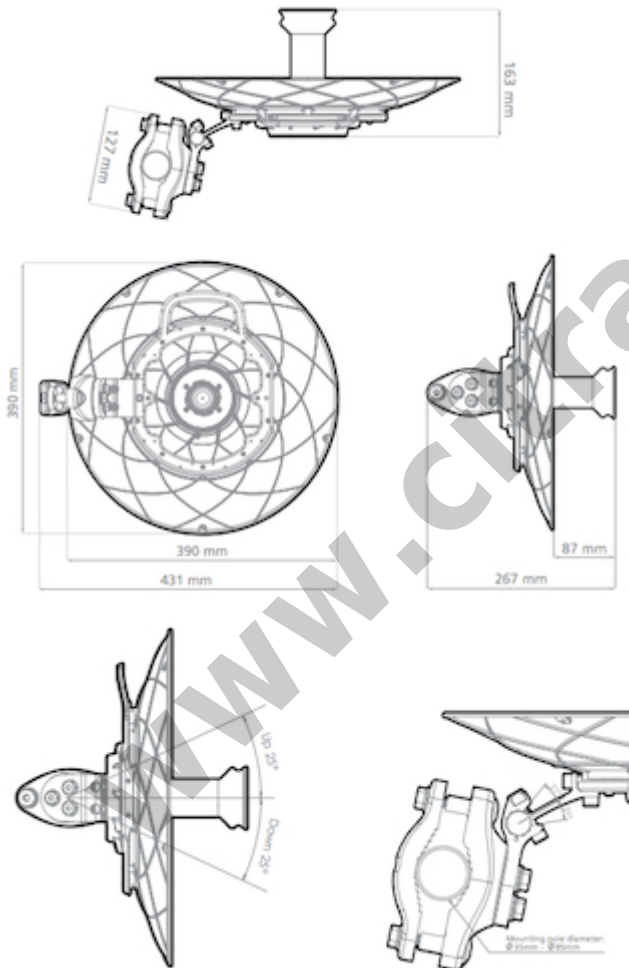

Antenna installation is extremely easy and ensures rapid deployment for large scale projects. Our innovative antenna mount fits a wide range of pole diameters and can be easily swapped for right or left side mounts. A single HEX tool is all you need to perform your installation.

COMPATIBLE WIRELESS PLATFORMS : any TwistPort™ Adaptor with TwistPort™ connector
any SIMPER™ Radio with TwistPort™ connector

PERFORMANCE :

Gain : 24 dBi

Azimuth Beam Width -6 dB : H 12° / V 12°

Elevation Beam Width -6 dB : H 12° / V 12°

Azimuth Beam Width -3 dB : H 8° / V 8°

Elevation Beam Width -3 dB : H 8° / V 8°

Front-to-Back Ratio (Min) : 24 dB

SPESIFIKASI TEKNIS :

Antenna Connection : TwistPort™ - Quick Locking Waveguide Port

Antenna Type : Parabolic Dish

Frequency Range : 5100 - 6000 MHz
Environmental : IP65
Pole Mounting Diameter : 15-86 mm
Temperature : -40 to +60 °C (-40°F to +140°F)
Wind Survival : 160 Km/h
Weight : 2.9 Kg / 6.4 lbs - single unit incl. package
Single Unit Retail Box : 46.5 x 43 x 12 cm