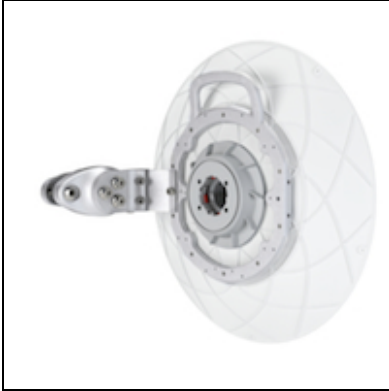

## RFelements UltraDish TP 380 5Ghz 24dbi

**Kode** : ULD-TP-380  
**Kategori** : RF elements  
**Harga** : Rp 1.000.000,00  
Rp 1.740.000,00

UltraDish TP Antennas are high-gain directional parabolic antennas with a lossless TwistPort connector. The antennas are highly directional and have suppressed sidelobes for ultimate performance.

### UltraDish™ TP 380

UltraDish™ TP 380's are designed for CPE or PtP connections. The antenna reflector is made of die-cast aluminum to ensure a very uniform shape. Our virtually lossless TwistPort™ connector guarantees easy radio deployment and maintenance.

Antenna installation is extremely easy and ensures rapid deployment for large scale projects. Our innovative antenna mount fits a wide range of pole diameters and can be easily swapped for right or left side mounts. A single HEX tool is all you need to perform your installation.

Suppressed sidelobe radiation reduces interferences and enables installation in areas with high noise levels. The gain of UltraDish TP antennas is achieved by focusing the signal delivered via the TwistPort waveguide connector. UltraDish TP 380 provides a 24dBi gain and an 8° (-3dB) beamwidth.