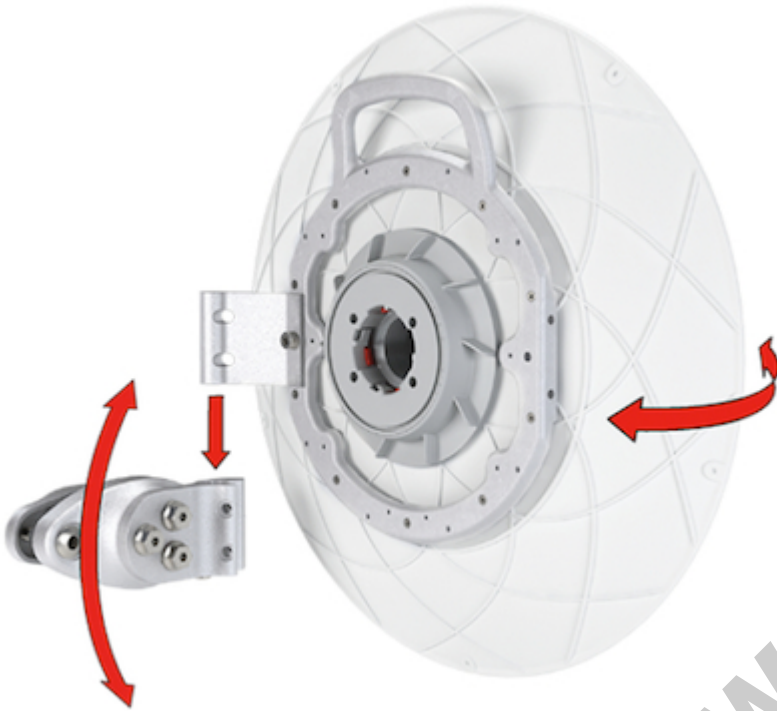

### UltraDish™ TP 380

UltraDish™ TP 380's are designed for CPE or PtP connections. The antenna reflector is made of die-cast aluminum to ensure a very uniform shape. Our virtually lossless TwistPort™ connector guarantees easy radio deployment and maintenance.

Antenna installation is extremely easy and ensures rapid deployment for large scale projects. Our innovative antenna mount fits a wide range of pole diameters and can be easily swapped for right or left side mounts. A single HEX tool is all you need to perform your installation.

Suppressed sidelobe radiation reduces interferences and enables installation in areas with high noise levels. The gain of UltraDish TP antennas is achieved by focusing the signal delivered via the TwistPort waveguide connector. UltraDish TP 380 provides a 24dBi gain and an 8° (-3dB) beamwidth.

Antenna Type : Parabolic Dish

Frequency Range : 5100 - 6000 MHz  
Environmental : IP65  
Pole Mounting Diameter : 15-86 mm  
Temperature : -40 to +60 °C (-40°F to +140°F)  
Wind Survival : 160 Km/h  
Weight : 2.9 Kg / 6.4 lbs - single unit incl. package  
Single Unit Retail Box : 46.5 x 43 x 12 cm