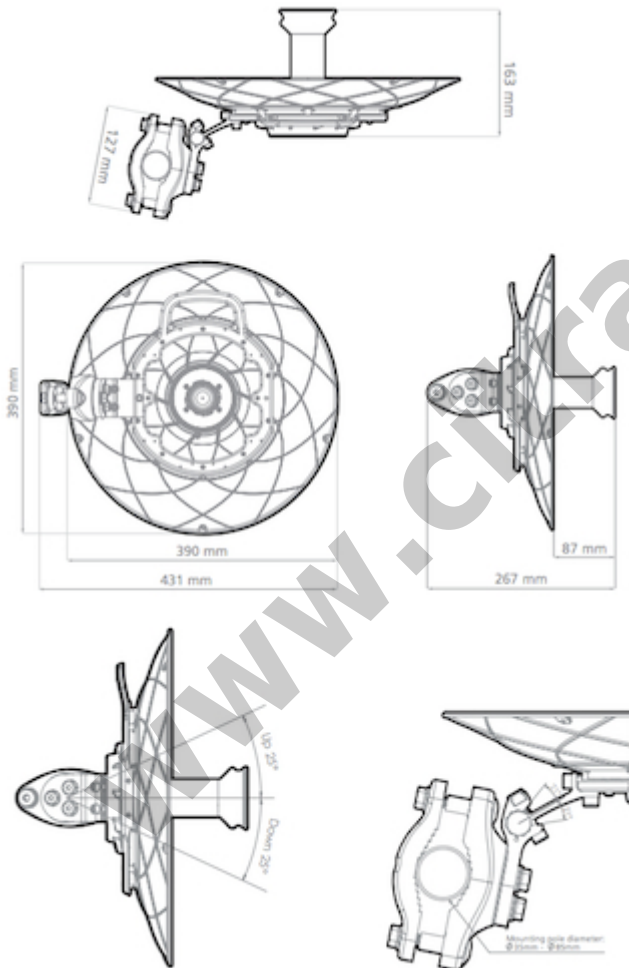

Antenna installation is extremely easy and ensures rapid deployment for large scale projects. Our innovative antenna mount fits a wide range of pole diameters and can be easily swapped for right or left side mounts. A single HEX tool is all you need to perform your installation.

**COMPATIBLE WIRELESS PLATFORMS :** any TwistPort™ Adaptor with TwistPort™ connector  
any SIMPER™ Radio with TwistPort™ connector

**PERFORMANCE :**

Gain : 24 dBi

Azimuth Beam Width -6 dB : H 12° / V 12°

Elevation Beam Width -6 dB : H 12° / V 12°

Azimuth Beam Width -3 dB : H 8° / V 8°

Elevation Beam Width -3 dB : H 8° / V 8°

Front-to-Back Ratio (Min) : 24 dB

**SPESIFIKASI TEKNIS :**

Antenna Connection : TwistPort™ - Quick Locking Waveguide Port

Antenna Type : Parabolic Dish

Frequency Range : 5100 - 6000 MHz  
Environmental : IP65  
Pole Mounting Diameter : 15-86 mm  
Temperature : -40 to +60 °C (-40°F to +140°F)  
Wind Survival : 160 Km/h  
Weight : 2.9 Kg / 6.4 lbs - single unit incl. package  
Single Unit Retail Box : 46.5 x 43 x 12 cm