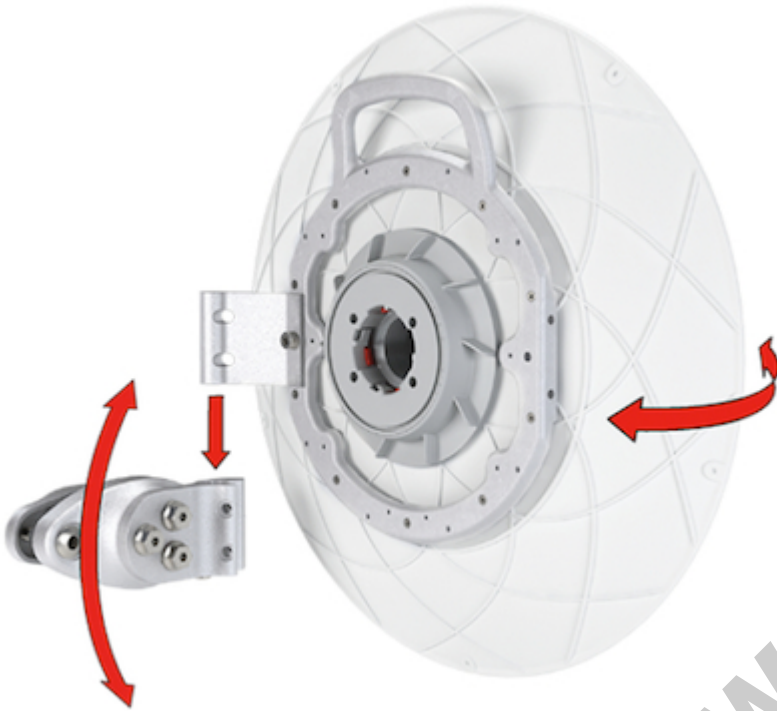

RFelements UltraDish TP 380 5Ghz 24dbi

Kode : ULD-TP-380
Kategori : RF elements
Harga : Rp 1.000.000,00
Rp 1.740.000,00

UltraDish TP Antennas are high-gain directional parabolic antennas with a lossless TwistPort connector. The antennas are highly directional and have suppressed sidelobes for ultimate performance.

Paket ini hanya terdiri dari unit antenna saja belum termasuk wireless Access Point.

Penawaran Harga Spesial

08112039555

UltraDish™ TP 380

UltraDish™ TP 380's are designed for CPE or PtP connections. The antenna reflector is made of die-cast aluminum to ensure a very uniform shape. Our virtually lossless TwistPort™ connector guarantees easy radio deployment and maintenance.

Antenna installation is extremely easy and ensures rapid deployment for large scale projects. Our innovative antenna mount fits a wide range of pole diameters and can be easily swapped for right or left side mounts. A single HEX tool is all you need to perform your installation.

Suppressed sidelobe radiation reduces interferences and enables installation in areas with high noise levels. The gain of UltraDish TP antennas is achieved by focusing the signal delivered via the TwistPort waveguide connector. UltraDish TP 380 provides a 24dBi gain and an 8° (-3dB) beamwidth.