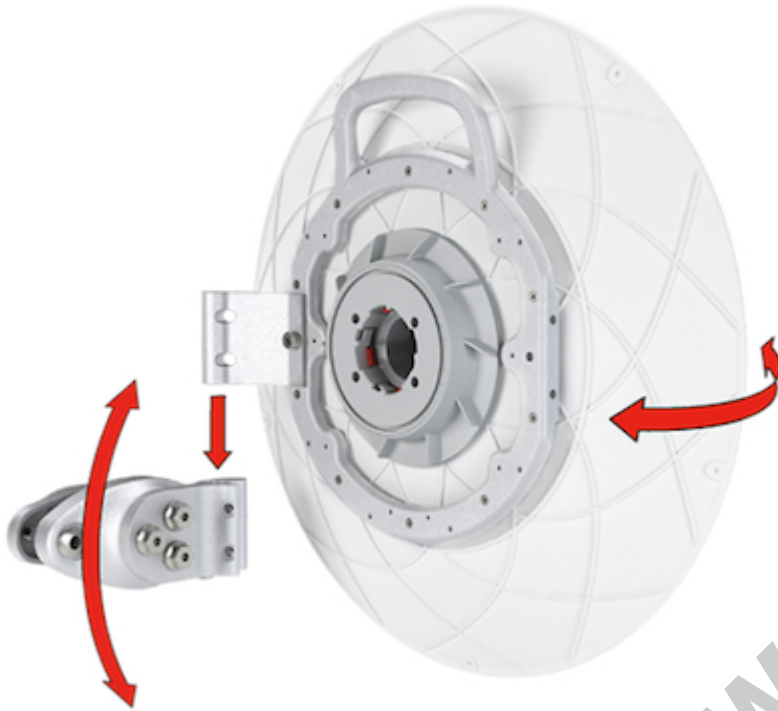

Paket ini hanya terdiri dari unit antenna saja belum termasuk wireless Access Point.

Penawaran Harga Spesial

08112039555

UltraDish™ TP 380

UltraDish™ TP 380's are designed for CPE or PtP connections. The antenna reflector is made of die-cast aluminum to ensure a very uniform shape. Our virtually lossless TwistPort™ connector guarantees easy radio deployment and maintenance.

Antenna installation is extremely easy and ensures rapid deployment for large scale projects. Our innovative antenna mount fits a wide range of pole diameters and can be easily swapped for right or left side mounts. A single HEX tool is all you need to perform your installation.

Suppressed sidelobe radiation reduces interferences and enables installation in areas with high noise levels. The gain of UltraDish TP antennas is achieved by focusing the signal delivered via the TwistPort waveguide connector. UltraDish TP 380 provides a 24dBi gain and an 8° (-3dB) beamwidth.

COMPATIBLE WIRELESS PLATFORMS : any TwistPort™ Adaptor with TwistPort™ connector
any SIMPER™ Radio with TwistPort™ connector

PERFORMANCE :

Gain : 24 dBi

Azimuth Beam Width -6 dB : H 12° / V 12°

Elevation Beam Width -6 dB : H 12° / V 12°