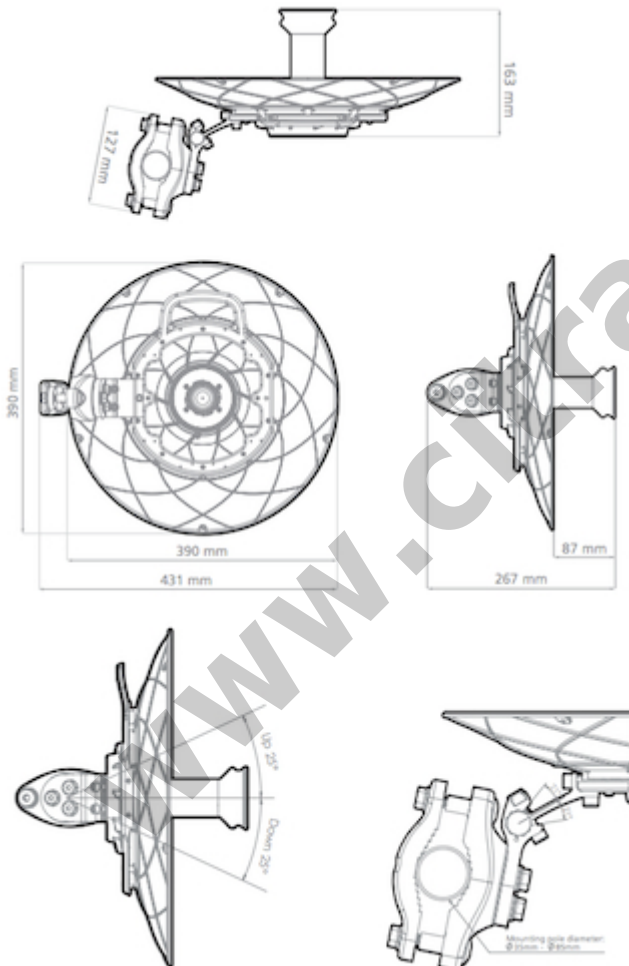

Antenna installation is extremely easy and ensures rapid deployment for large scale projects. Our innovative antenna mount fits a wide range of pole diameters and can be easily swapped for right or left side mounts. A single HEX tool is all you need to perform your installation.

**COMPATIBLE WIRELESS PLATFORMS :** any TwistPort™ Adaptor with TwistPort™ connector  
any SIMPER™ Radio with TwistPort™ connector

**PERFORMANCE :**

Gain : 24 dBi

Azimuth Beam Width -6 dB : H 12° / V 12°

Elevation Beam Width -6 dB : H 12° / V 12°

Azimuth Beam Width -3 dB : H 8° / V 8°

Elevation Beam Width -3 dB : H 8° / V 8°

Front-to-Back Ratio (Min) : 24 dB

**SPESIFIKASI TEKNIS :**

Antenna Connection : TwistPort™ - Quick Locking Waveguide Port

Antenna Type : Parabolic Dish

Frequency Range : 5100 - 6000 MHz  
Environmental : IP65  
Pole Mounting Diameter : 15-86 mm  
Temperature : -40 to +60 °C (-40°F to +140°F)  
Wind Survival : 160 Km/h  
Weight : 2.9 Kg / 6.4 lbs - single unit incl. package  
Single Unit Retail Box : 46.5 x 43 x 12 cm