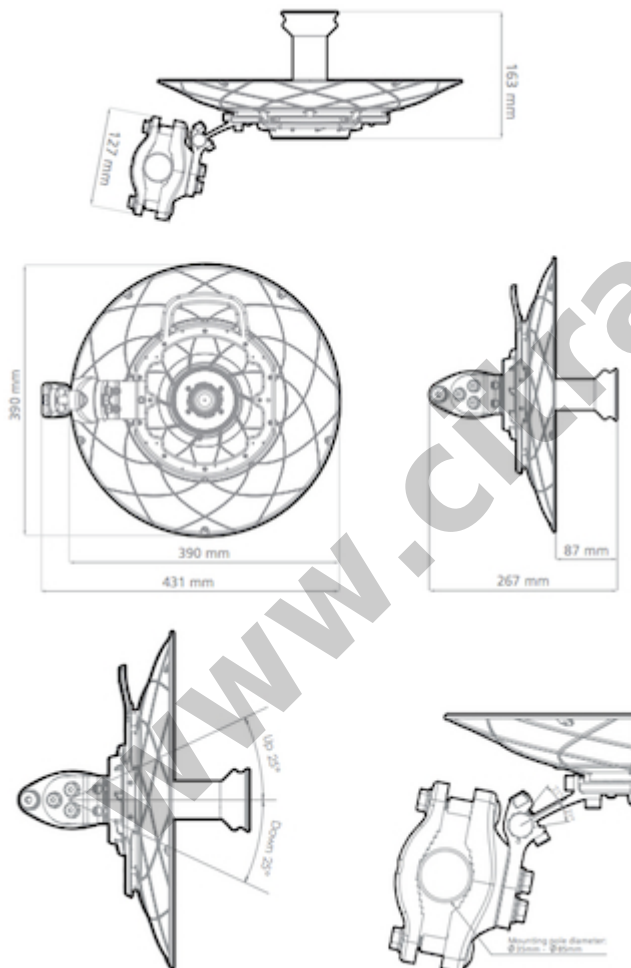

Antenna installation is extremely easy and ensures rapid deployment for large scale projects. Our innovative antenna mount fits a wide range of pole diameters and can be easily swapped for right or left side mounts. A single HEX tool is all you need to perform your installation.

COMPATIBLE WIRELESS PLATFORMS : any TwistPort™ Adaptor with TwistPort™ connector
any SIMPER™ Radio with TwistPort™ connector

PERFORMANCE :

Gain : 24 dBi

Azimuth Beam Width -6 dB : H 12° / V 12°

Elevation Beam Width -6 dB : H 12° / V 12°

Azimuth Beam Width -3 dB : H 8° / V 8°

Elevation Beam Width -3 dB : H 8° / V 8°

Front-to-Back Ratio (Min) : 24 dB

SPESIFIKASI TEKNIS :

Antenna Connection : TwistPort™ - Quick Locking Waveguide Port

Antenna Type : Parabolic Dish

Frequency Range : 5100 - 6000 MHz
Environmental : IP65
Pole Mounting Diameter : 15-86 mm
Temperature : -40 to +60 °C (-40°F to +140°F)
Wind Survival : 160 Km/h
Weight : 2.9 Kg / 6.4 lbs - single unit incl. package
Single Unit Retail Box : 46.5 x 43 x 12 cm