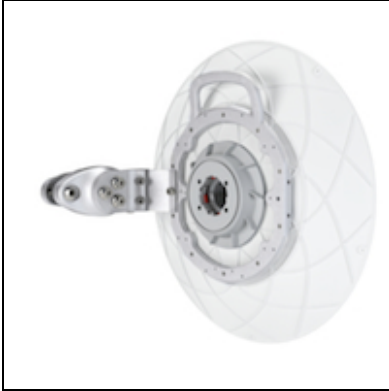

RFelements UltraDish TP 380 5Ghz 24dbi

Kode : ULD-TP-380
Kategori : RF elements
Harga : Rp 1.000.000,00
Rp 1.740.000,00

UltraDish TP Antennas are high-gain directional parabolic antennas with a lossless TwistPort connector. The antennas are highly directional and have suppressed sidelobes for ultimate performance.

Paket ini hanya terdiri dari unit antenna saja belum termasuk wireless Access Point.

Penawaran Harga Spesial

08112039555

UltraDish™ TP 380

UltraDish™ TP 380's are designed for CPE or PtP connections. The antenna reflector is made of die-cast aluminum to ensure a very uniform shape. Our virtually lossless TwistPort™ connector guarantees easy radio deployment and maintenance.

Antenna installation is extremely easy and ensures rapid deployment for large scale projects. Our innovative antenna mount fits a wide range of pole diameters and can be easily swapped for right or left side mounts. A single HEX tool is all you need to perform your installation.

Suppressed sidelobe radiation reduces interferences and enables installation in areas with high noise levels. The gain of UltraDish TP antennas is achieved by focusing the signal delivered via the TwistPort waveguide connector. UltraDish TP 380 provides a 24dBi gain and an 8° (-3dB) beamwidth.