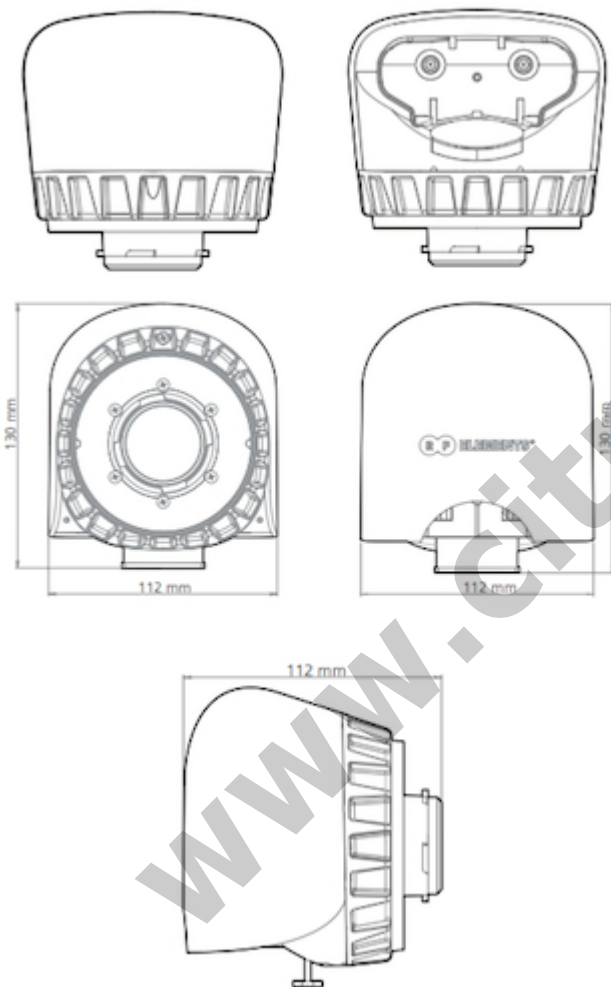

PACKAGE CONTENTS : TwistPort™ Adaptor

* Harga, spesifikasi, dan ketersediaan bisa berubah dan tidak mengikat

URL : <https://www.citraweb.com/produk/577/>

Informasi lebih lanjut, pemesanan dan pembelian, hubungi: 0274-554444 atau email sales@citraweb.com