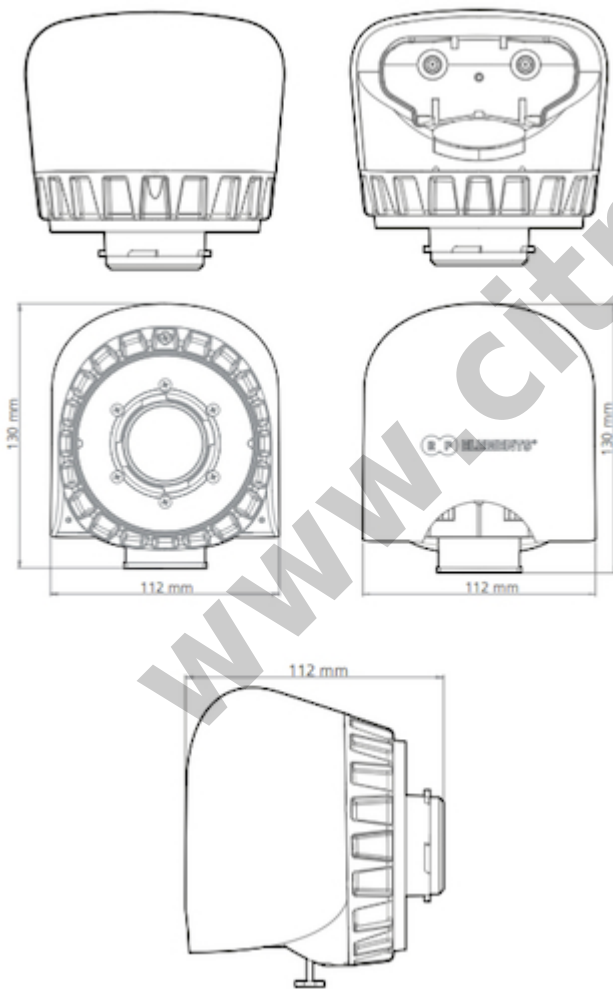

Radio Connection : 2x Slide-On RP-SMA

Materials : Insert - Aluminium Alloy
Adaptor - UV stabilized and weather resistant ABS plastic

Flame Rating : UL 94 HB

Temperature : -40°C to +60°C (-40°F to +140°F)

Wind Survival : 160 km/hour

Weight : 0.5 Kg - single unit incl. package

Single Unit Retail Box

: Retail Box: 13 x 14 x 12 cm

PACKAGE CONTENTS : TwistPort™ Adaptor

* Harga, spesifikasi, dan ketersediaan bisa berubah dan tidak mengikat