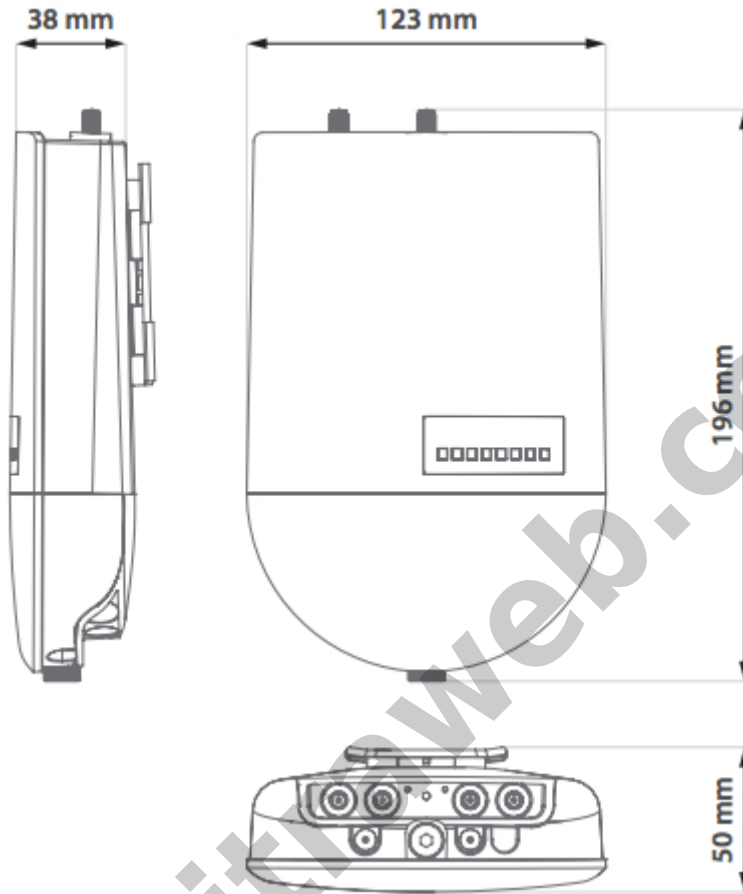

RFelements Antenna : SEC-CC-2-14, SEC-CC-5-17, SEC-CC-5-20

**TECHNICAL DATA :**

Materials : Die Cast Aluminium  
ABS plastic  
Stainless Steel Hardware  
Flame Rating : UL 94 HB  
Mounting Diameter : 50-70 mm  
Operating Temp : -30 to +60 °C  
Wind Survival : 160 km/h  
Weight : 0.65 kg / 1.4 lbs - single piece incl. package  
Single Piece Retail Box : 13,8 × 22 × 5,5 cm  
Antenna Pigtaills : 2x SMA-RP to MMCX

**PACKAGE CONTENTS :**

StationBox® S CARRIER CLASS  
Manual  
2x Screws M2,9 x 6,5mm  
Hose Clamp  
Stickers (Power, USB)  
Silicone O-Rings

\* Harga, spesifikasi, dan ketersediaan bisa berubah dan tidak mengikat